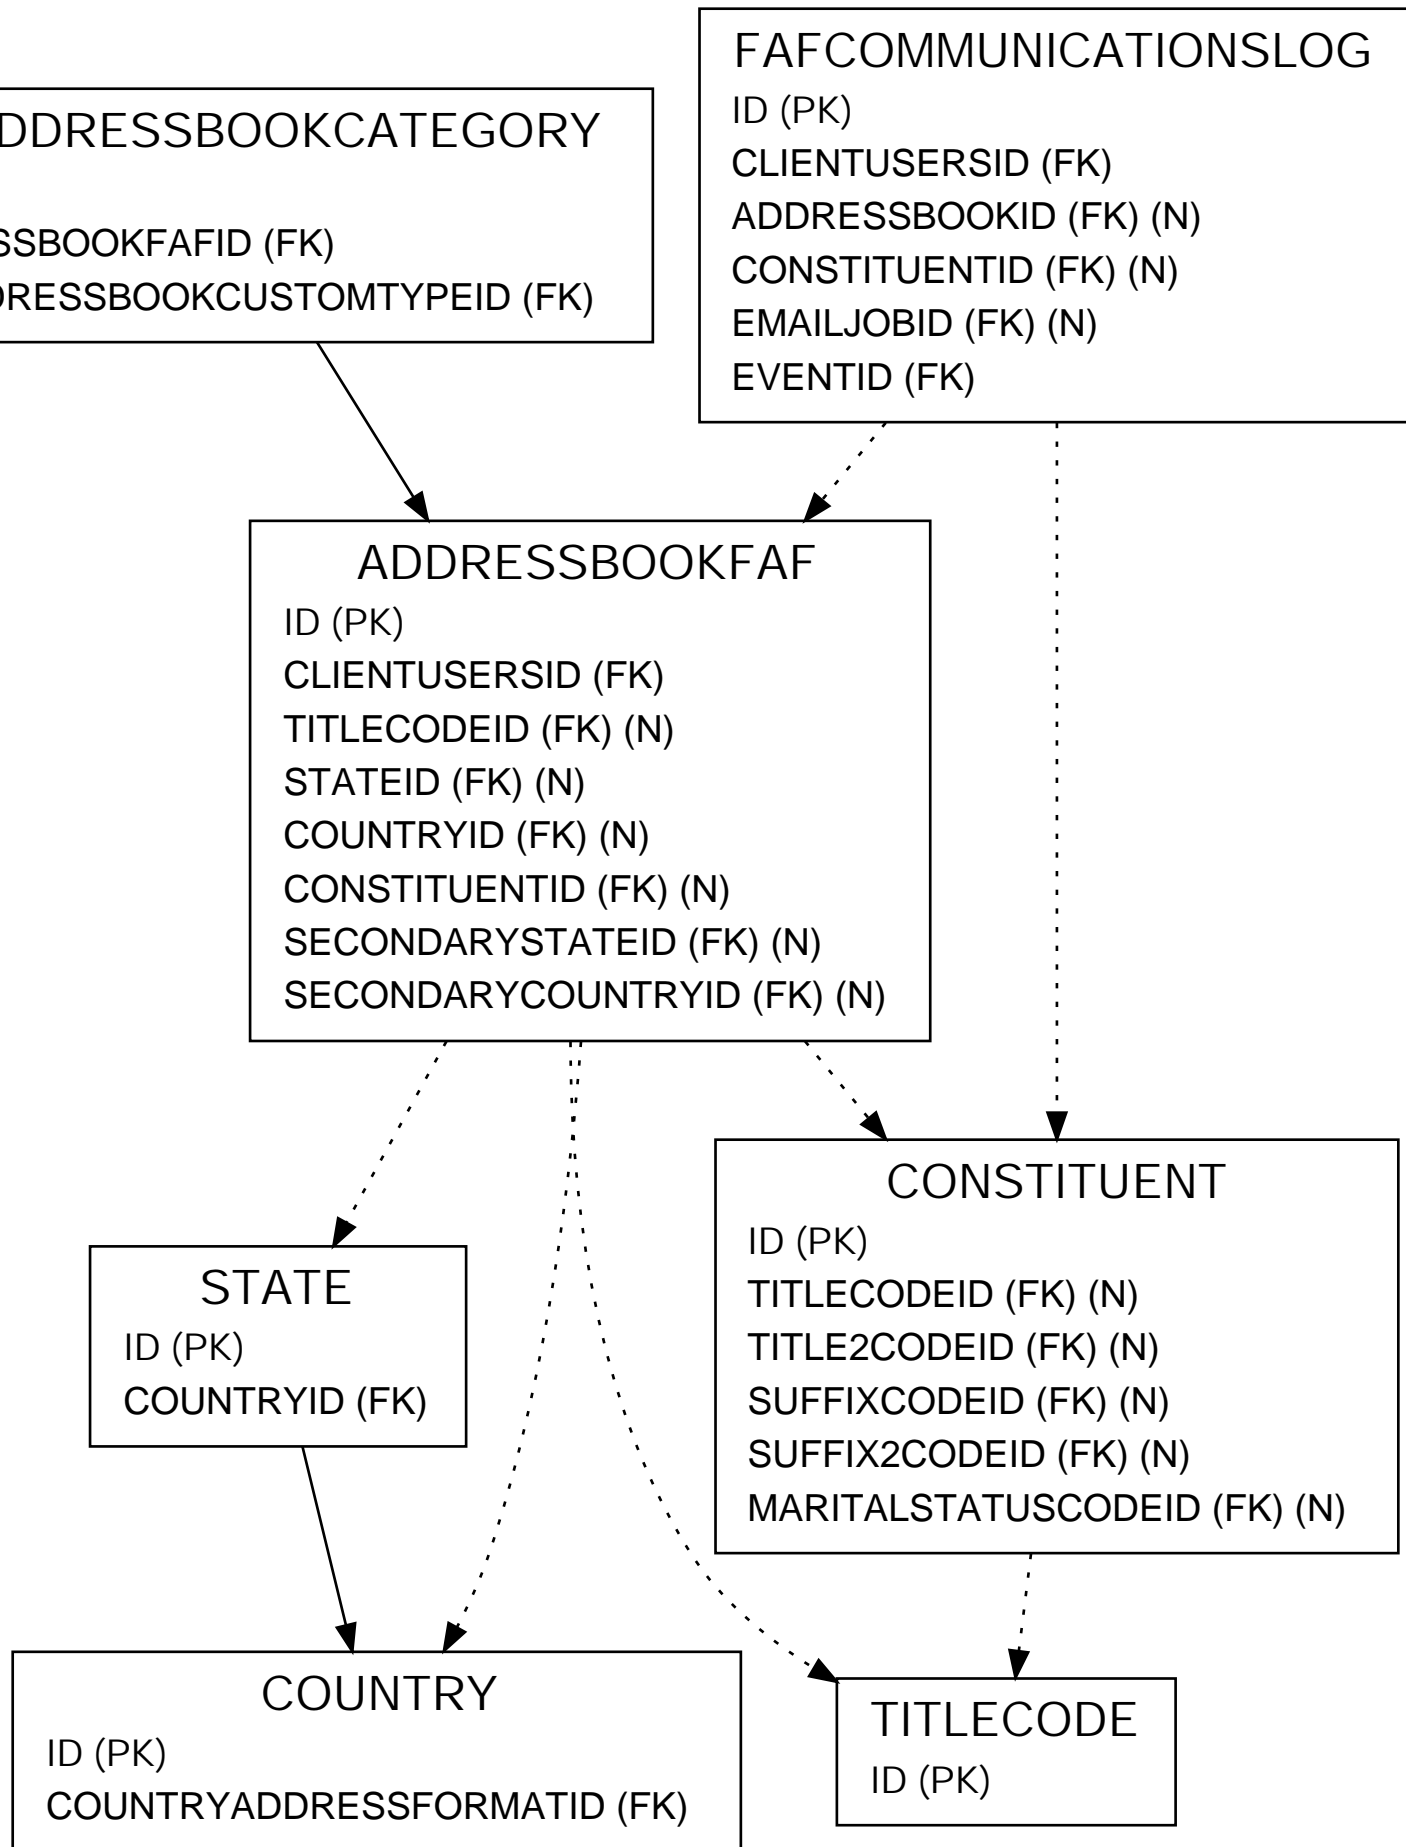

ADDRESSBOOKFAF

LEGEND	
<i>Italics</i>	= Primary Key Field
(FK)	= Foreign Key Field
(N)	= Nullable Field
—————▶	= One to One
—————▶	= One to Many
- - - - -▶	= Optional Data