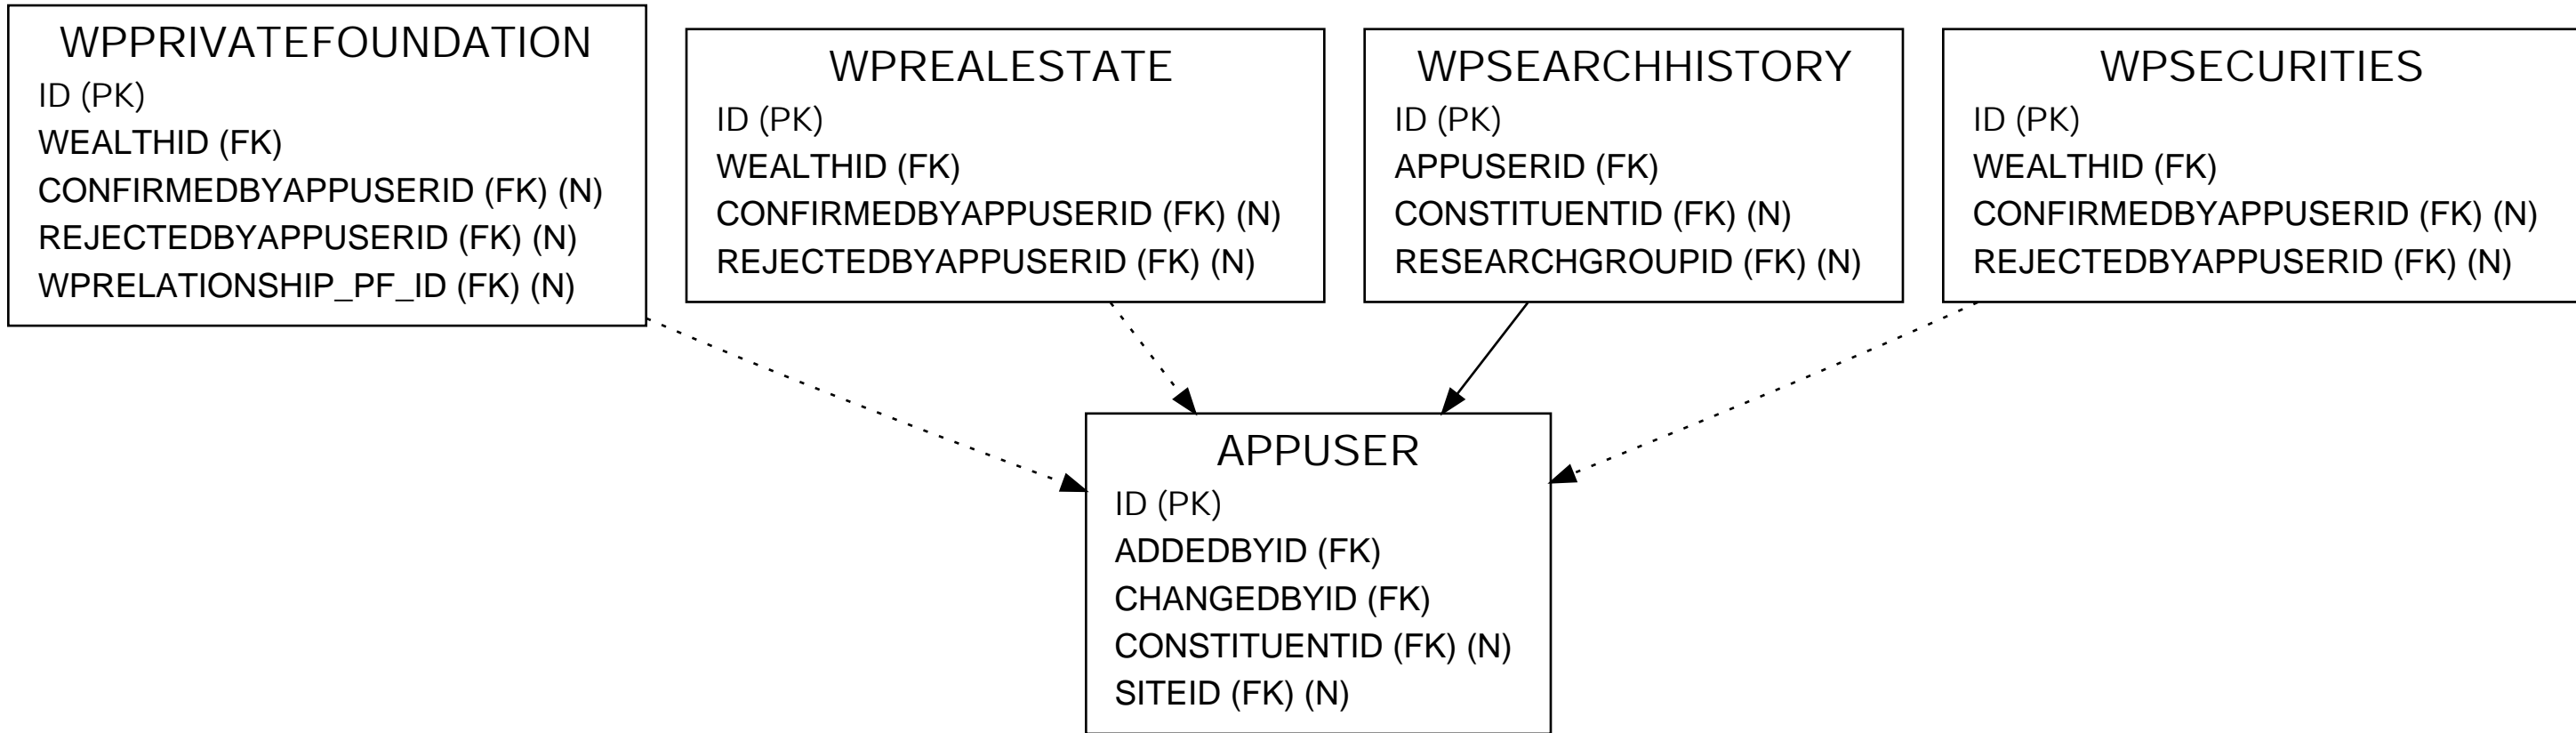

APPUSER (WPPRIVATEFOUNDATION-WPSECURITIES)

LEGEND

<i>Italics</i>	= Primary Key Field
(FK)	= Foreign Key Field
(N)	= Nullable Field
—————	= One to One
—————▶	= One to Many
- - - - -	= Optional Data