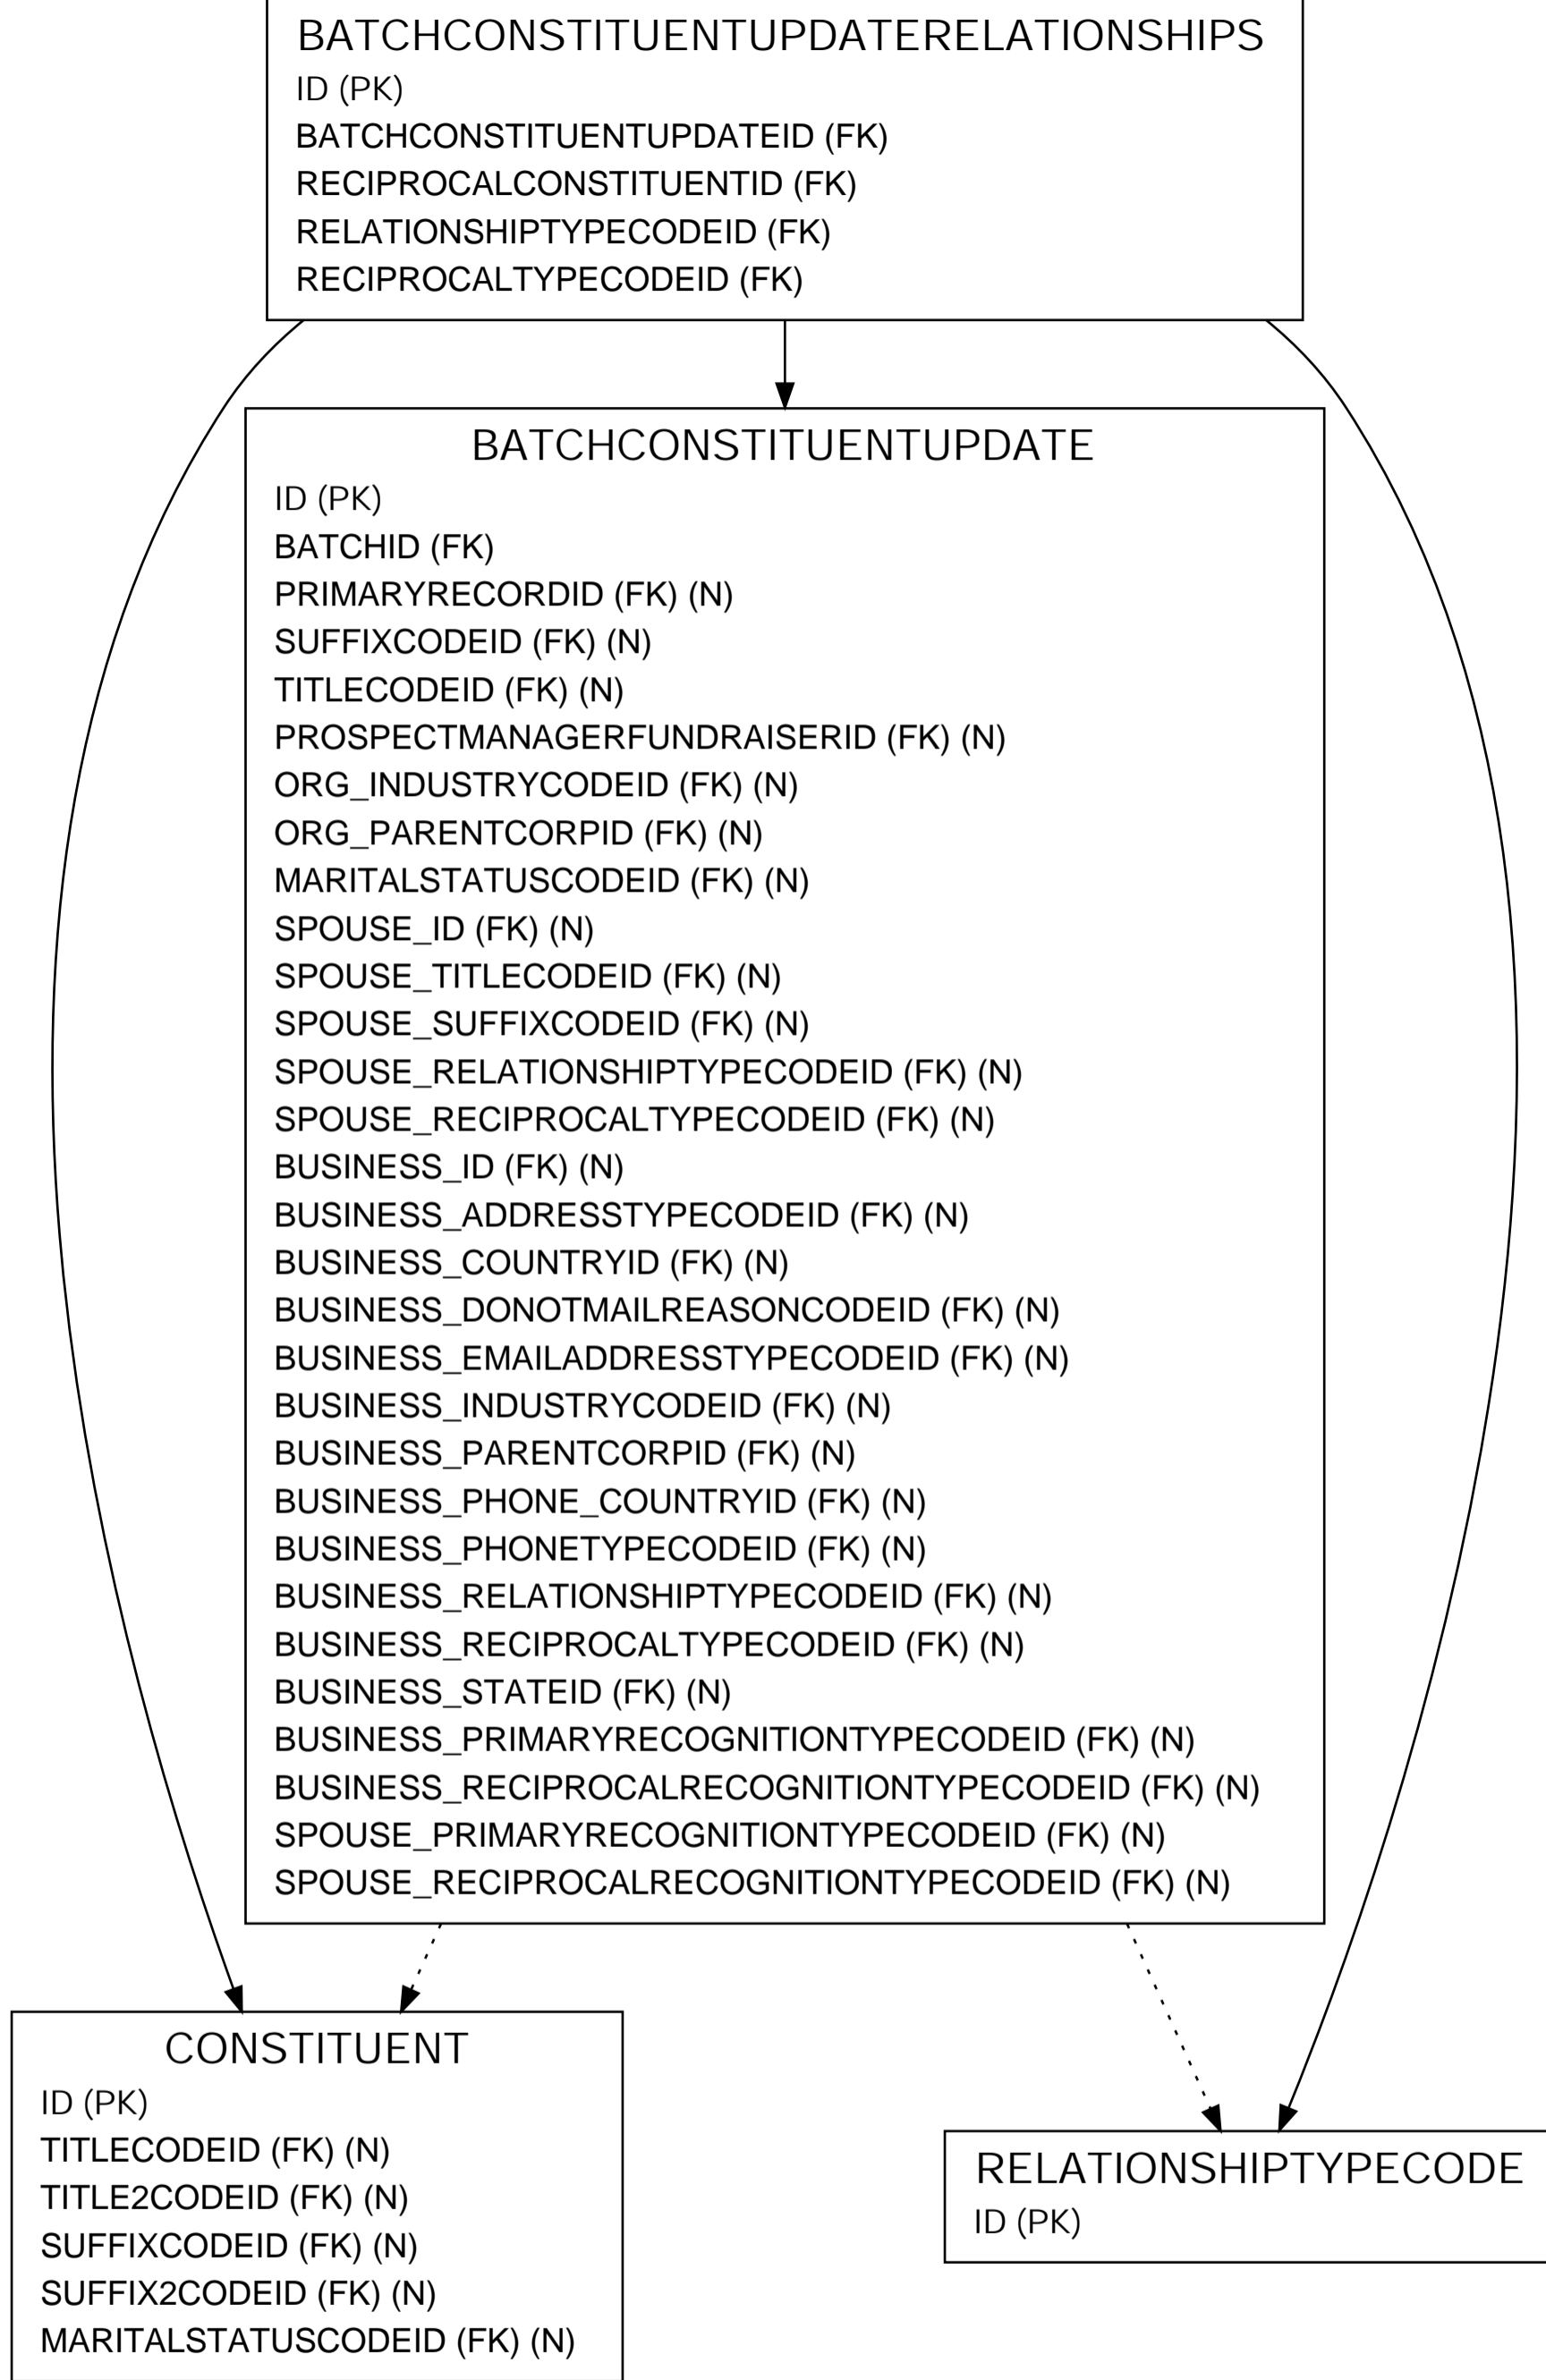

BATCHCONSTITUENTUPDATERELATIONSHIPS

LEGEND

<i>Italics</i>	= Primary Key Field
(FK)	= Foreign Key Field
(N)	= Nullable Field
—————→	= One to One
—————→	= One to Many
- - - - -	= Optional Data