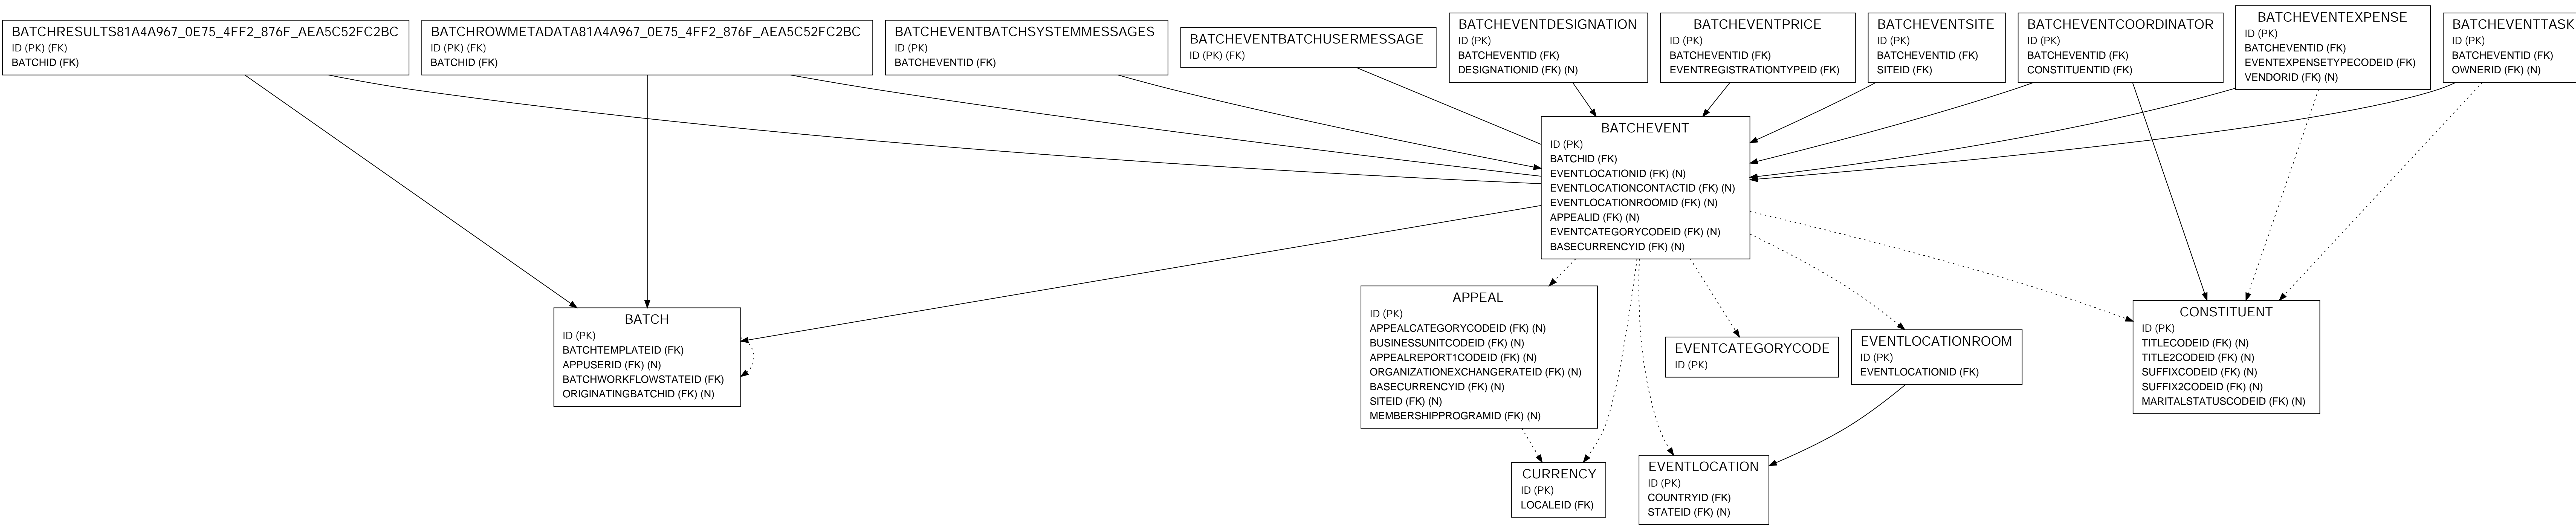

BATCHEVENT

LEGEND

- Italics* = Primary Key Field
- (FK) = Foreign Key Field
- (N) = Nullable Field
- ▶ = One to One
- ▶ = One to Many
- - - - -▶ = Optional Data