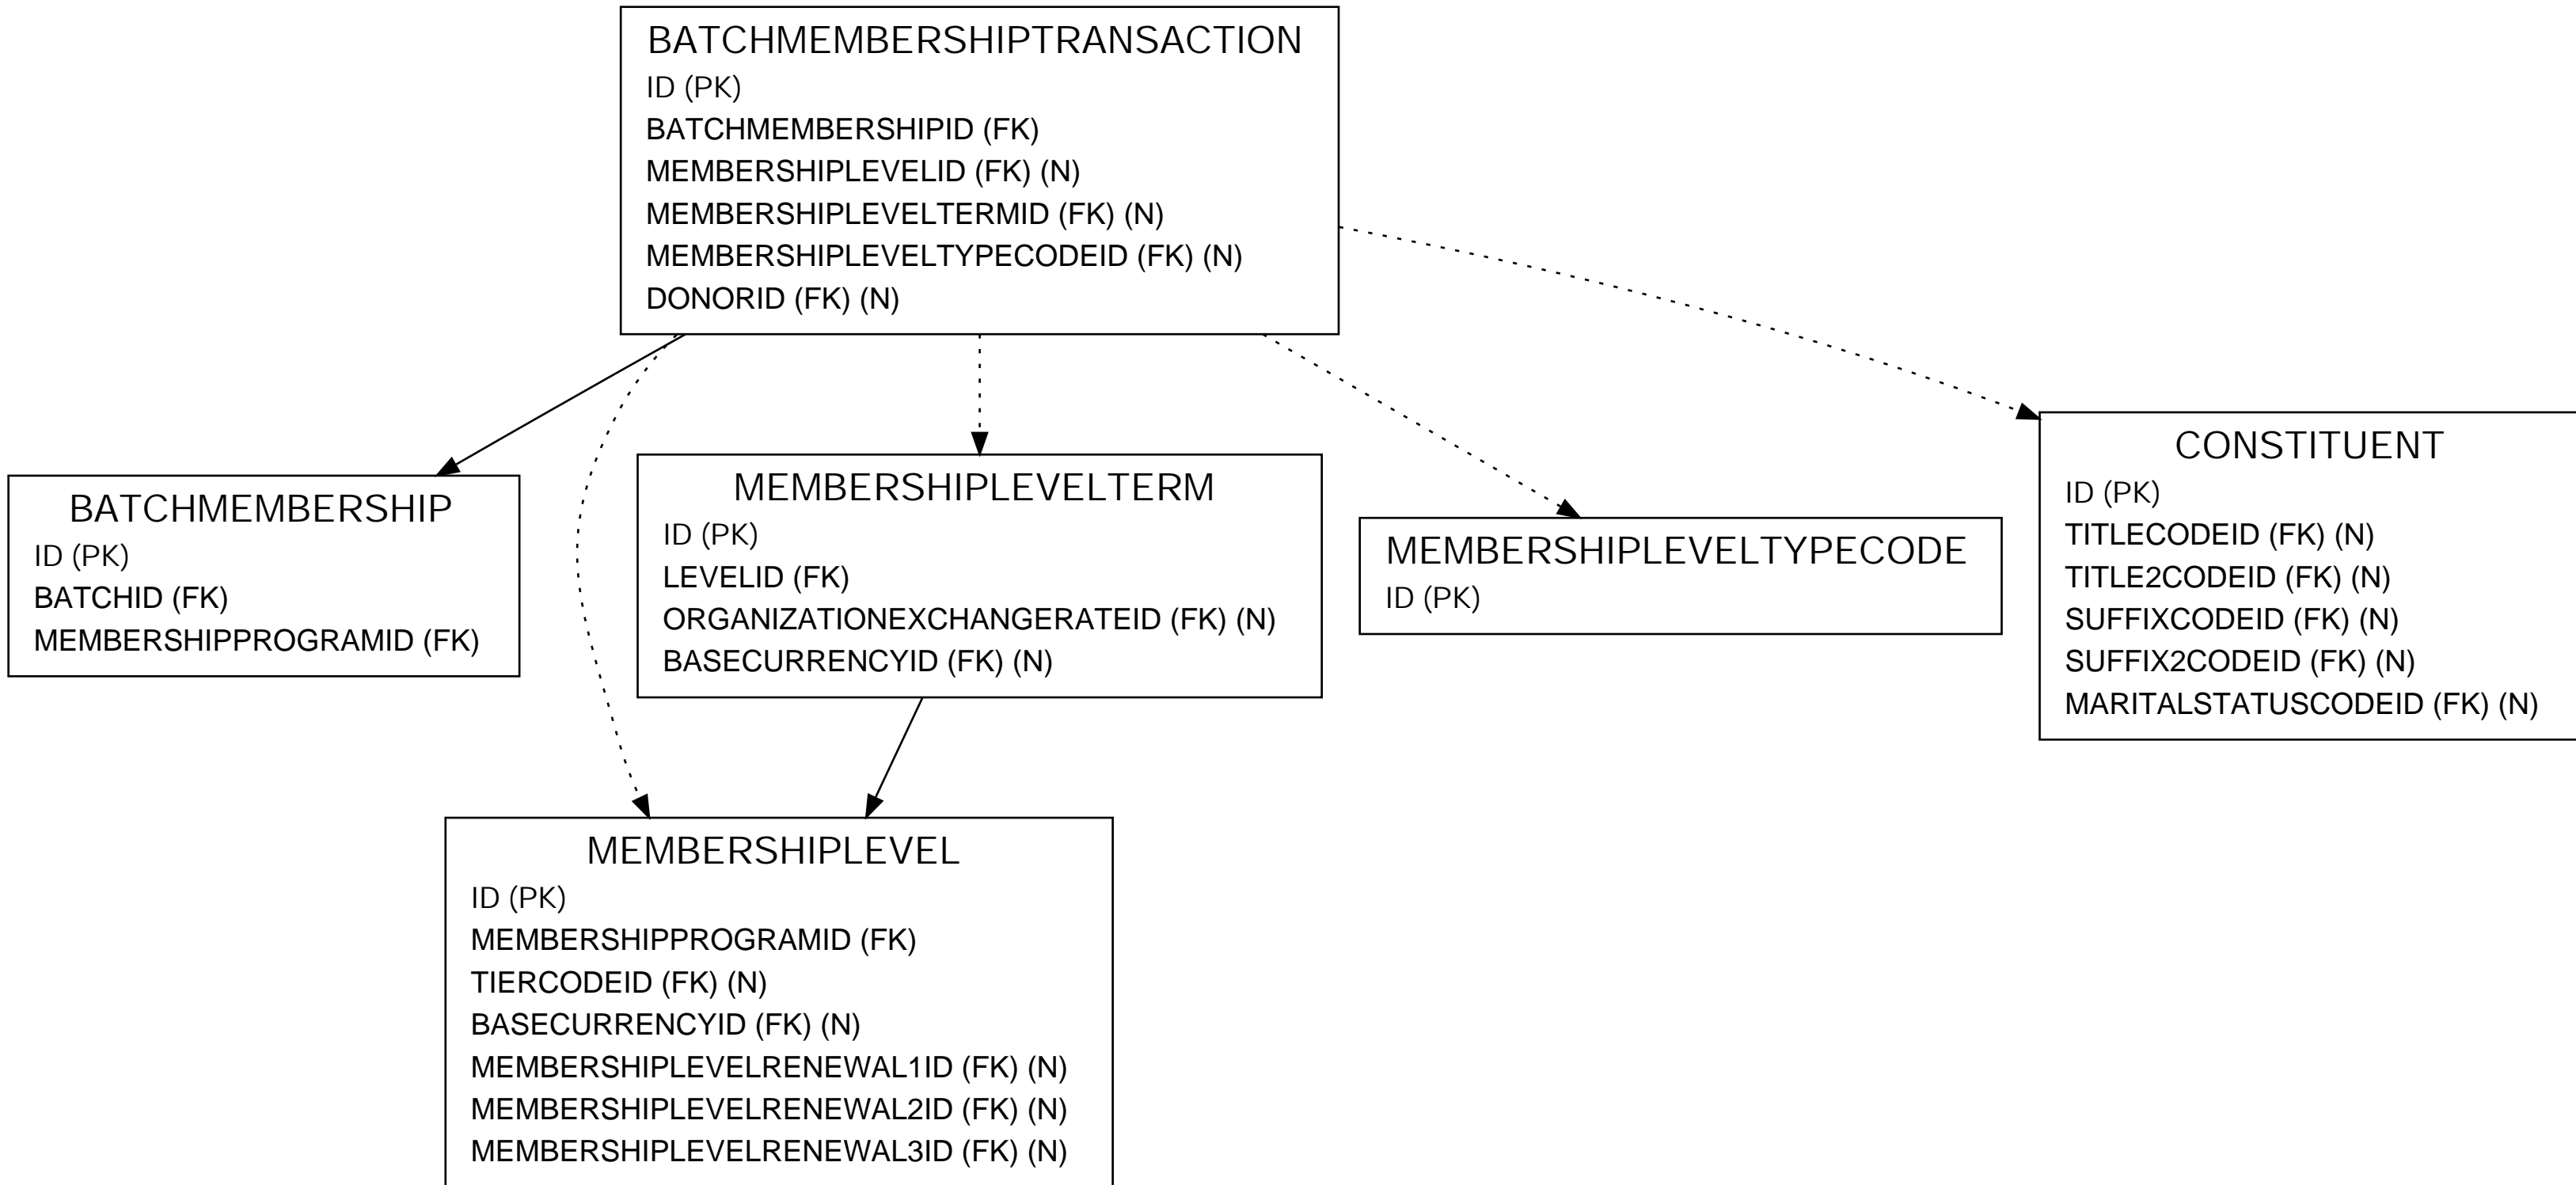

BATCHMEMBERSHIPTRANSACTION

LEGEND

<i>Italics</i>	= Primary Key Field
(FK)	= Foreign Key Field
(N)	= Nullable Field
—————	= One to One
—————▶	= One to Many
- - - - -	= Optional Data