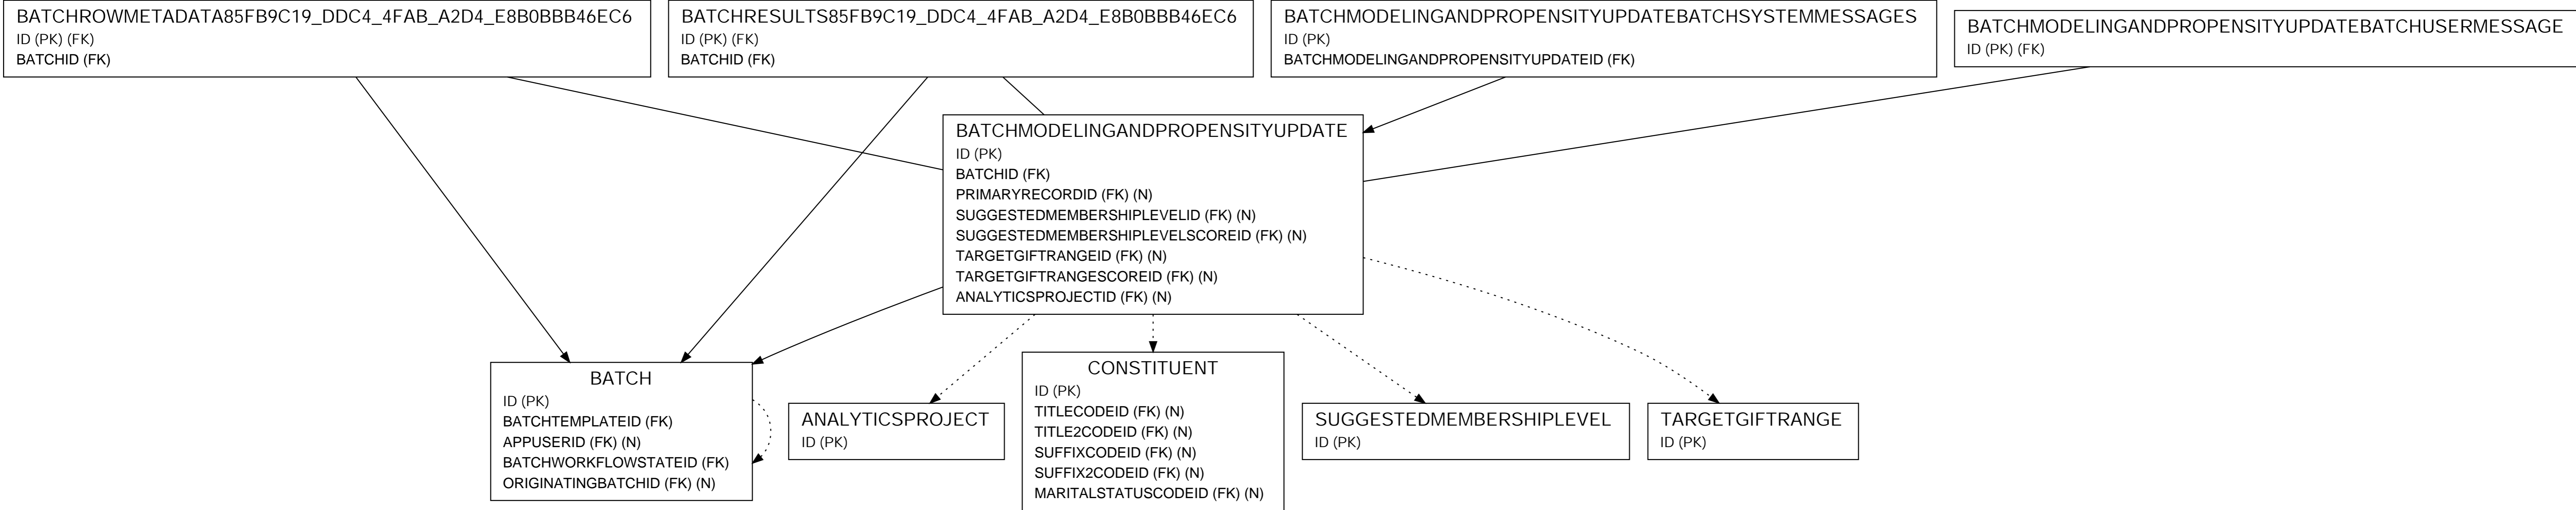

BATCHMODELINGANDPROPENSITYUPDATE

LEGEND

- Italics* = Primary Key Field
- (FK) = Foreign Key Field
- (N) = Nullable Field
- ▶ = One to One
- ▶ = One to Many
- - - - - = Optional Data