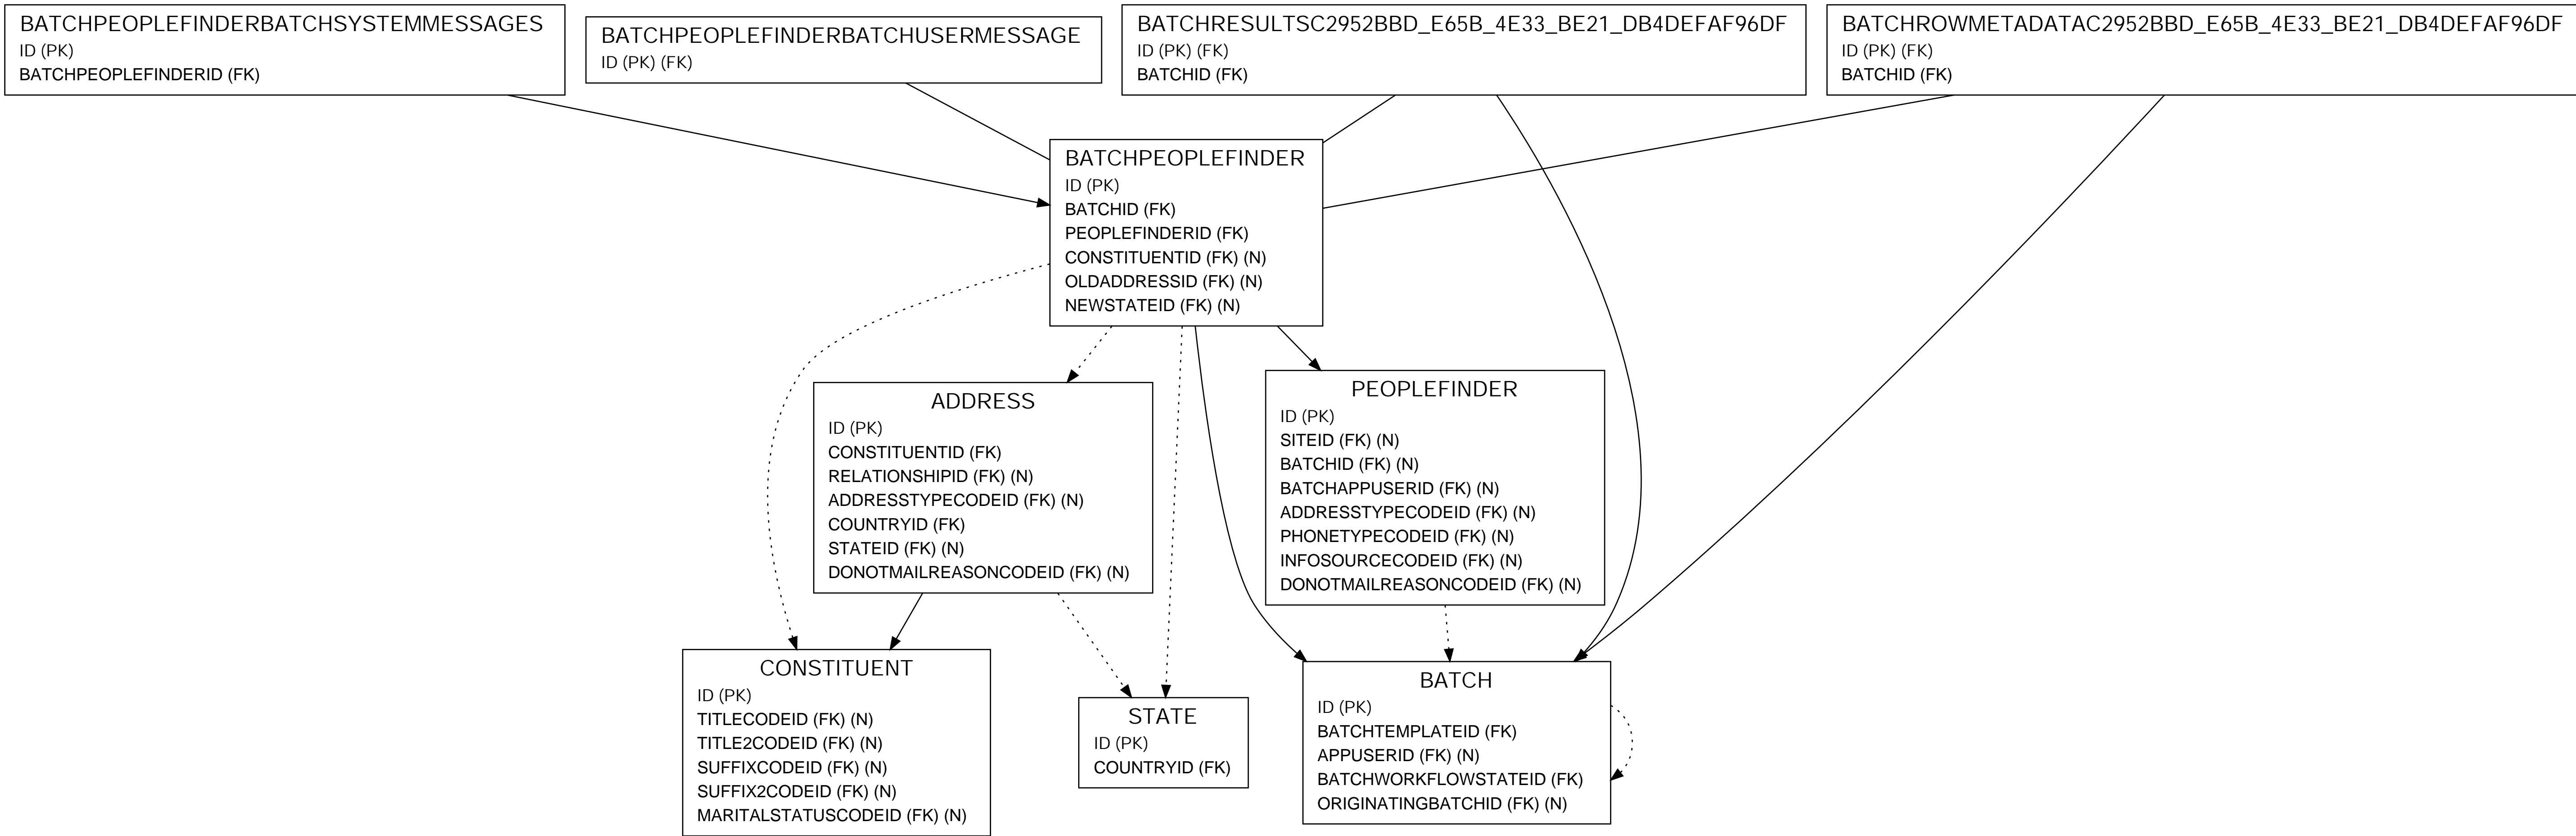

BATCHPEOPLEFINDER

LEGEND

<i>Italics</i>	= Primary Key Field
(FK)	= Foreign Key Field
(N)	= Nullable Field
—————▶	= One to One
—————▶	= One to Many
- - - - -▶	= Optional Data