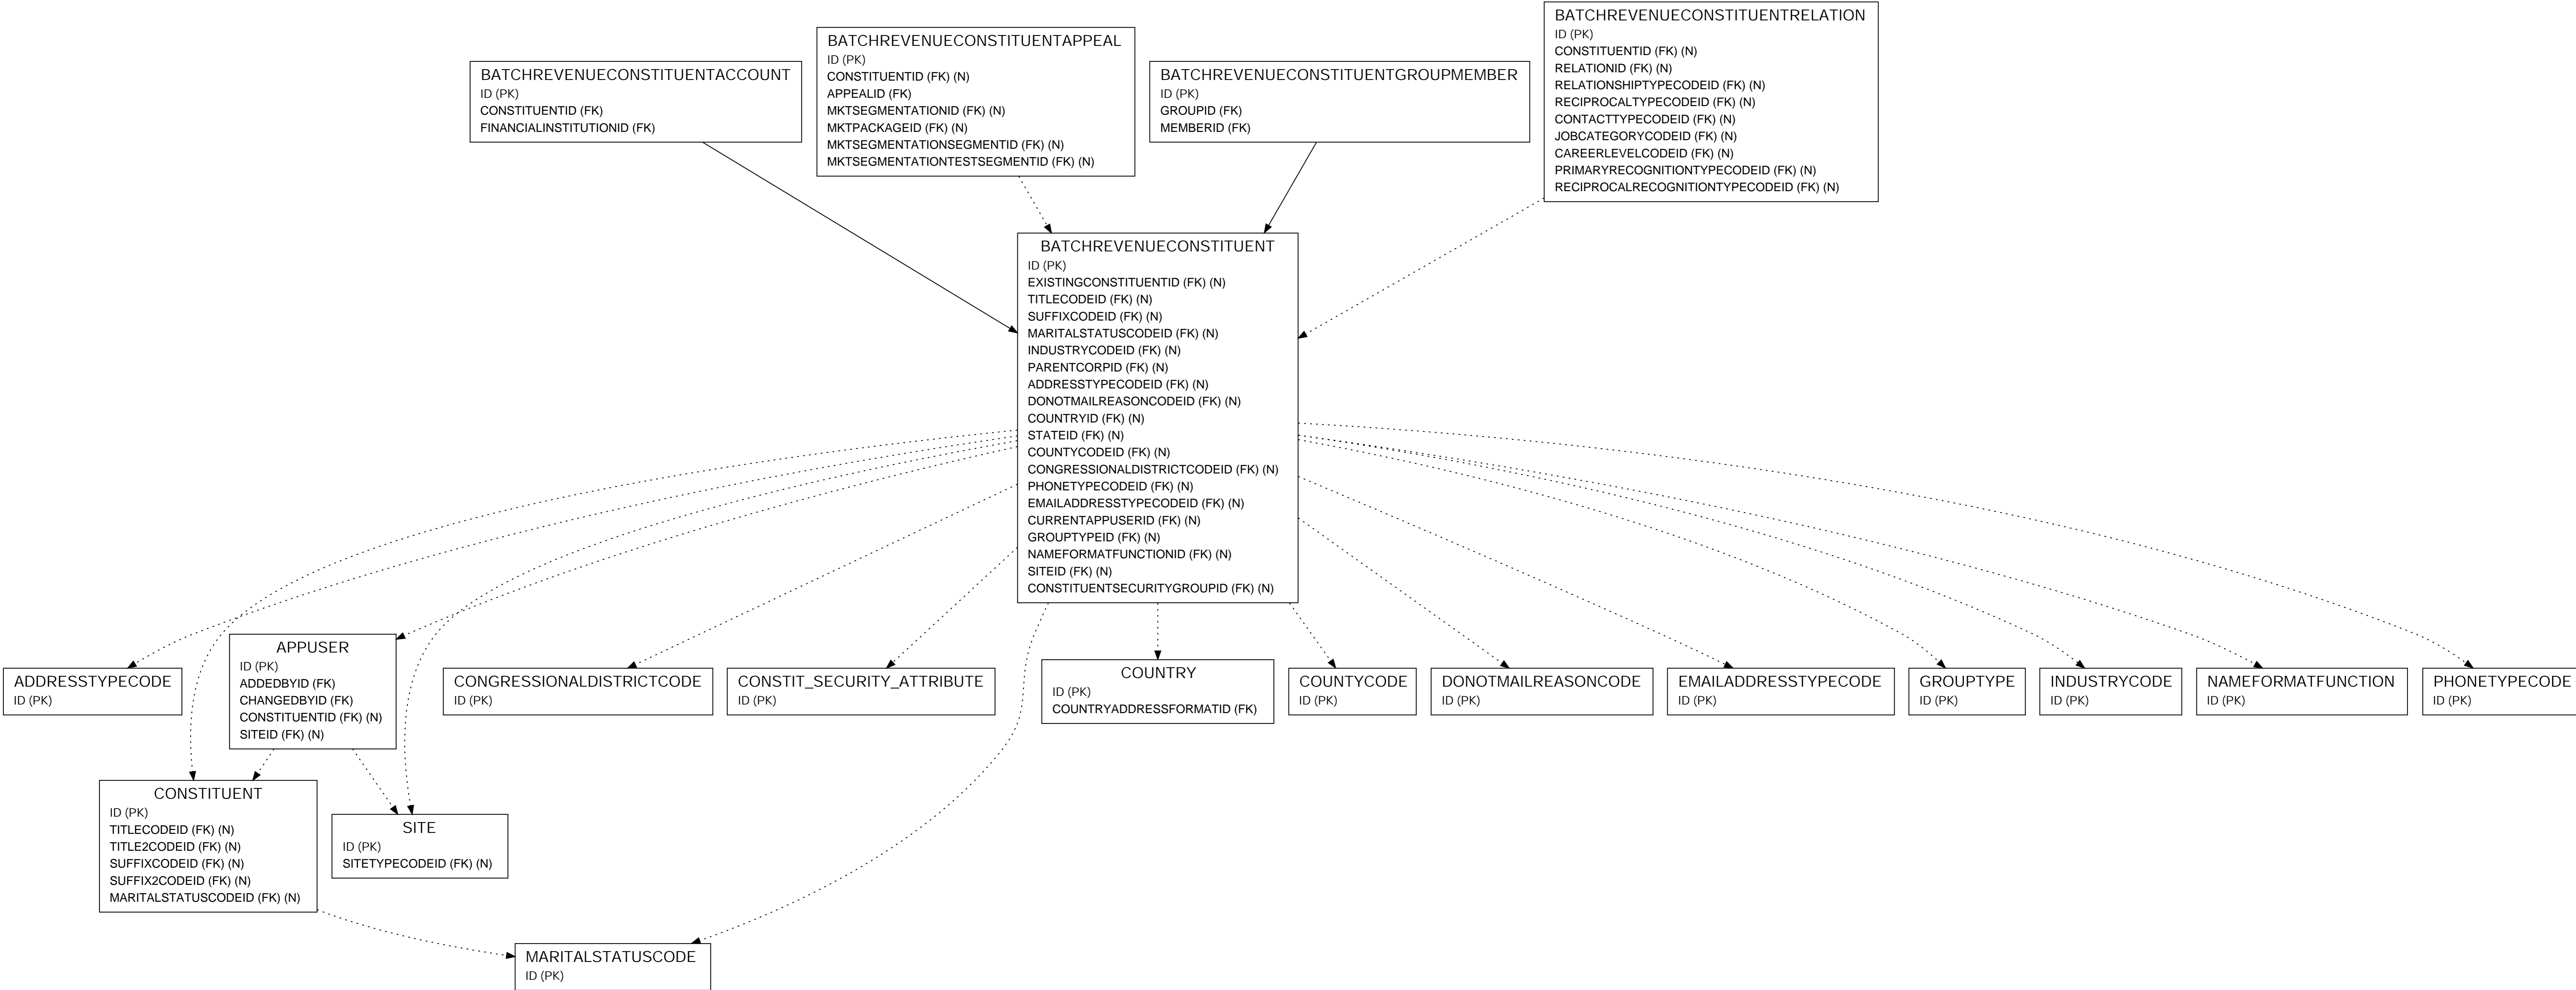

BATCHREVENUECONSTITUENT (ADDRESSTYPECODE-SITE)

LEGEND

- Italics* = Primary Key Field
- (FK) = Foreign Key Field
- (N) = Nullable Field
- ▶ = One to One
- ▶ = One to Many
- - - - - = Optional Data