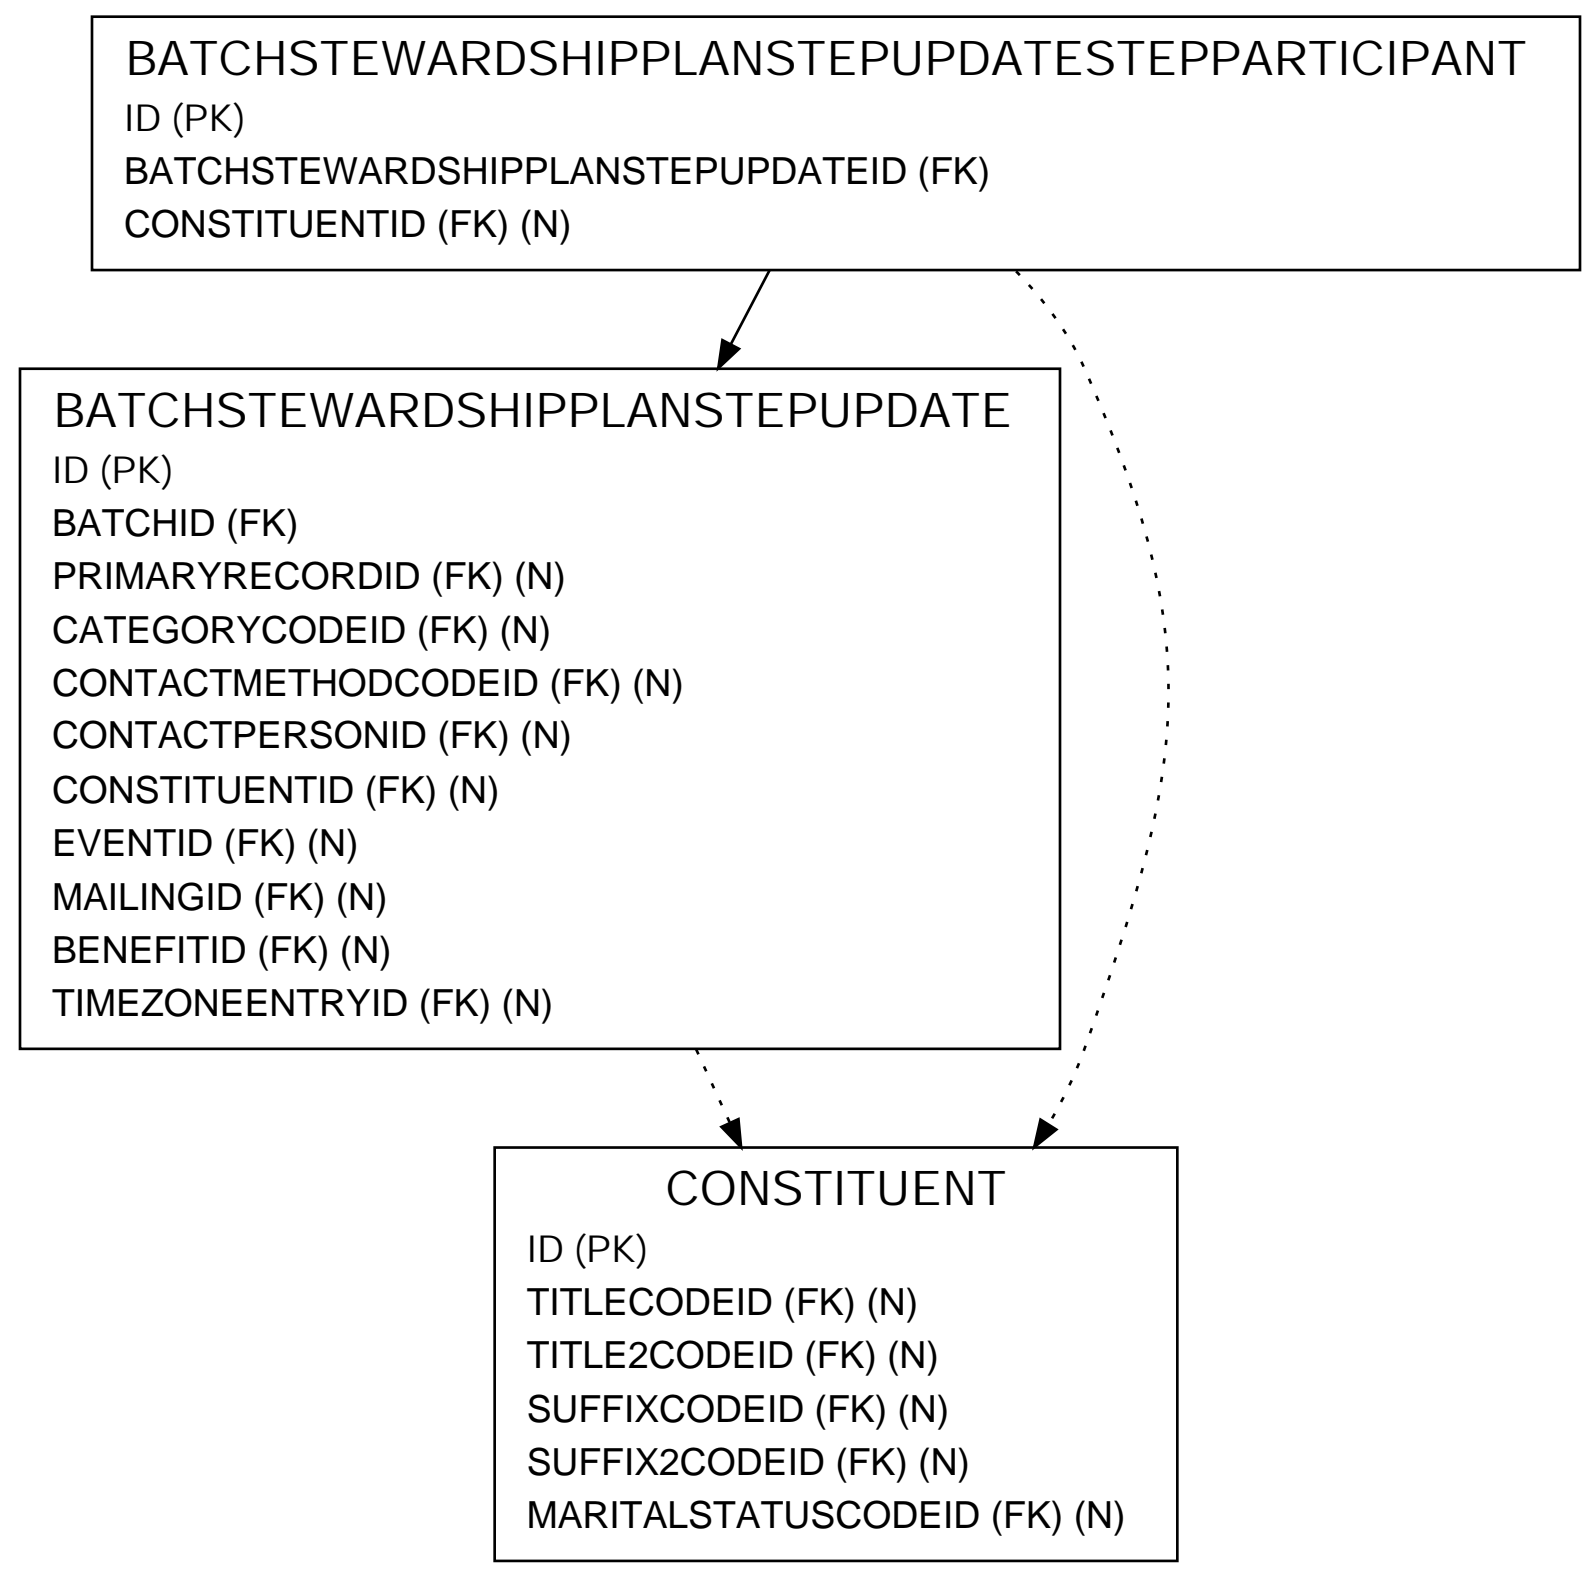

BATCHSTEWARDSHIPPLANSTEPUPDATESTEPPARTICIPANT

LEGEND

<i>Italics</i>	= Primary Key Field
(FK)	= Foreign Key Field
(N)	= Nullable Field
—————	= One to One
—————▶	= One to Many
- - - - -	= Optional Data