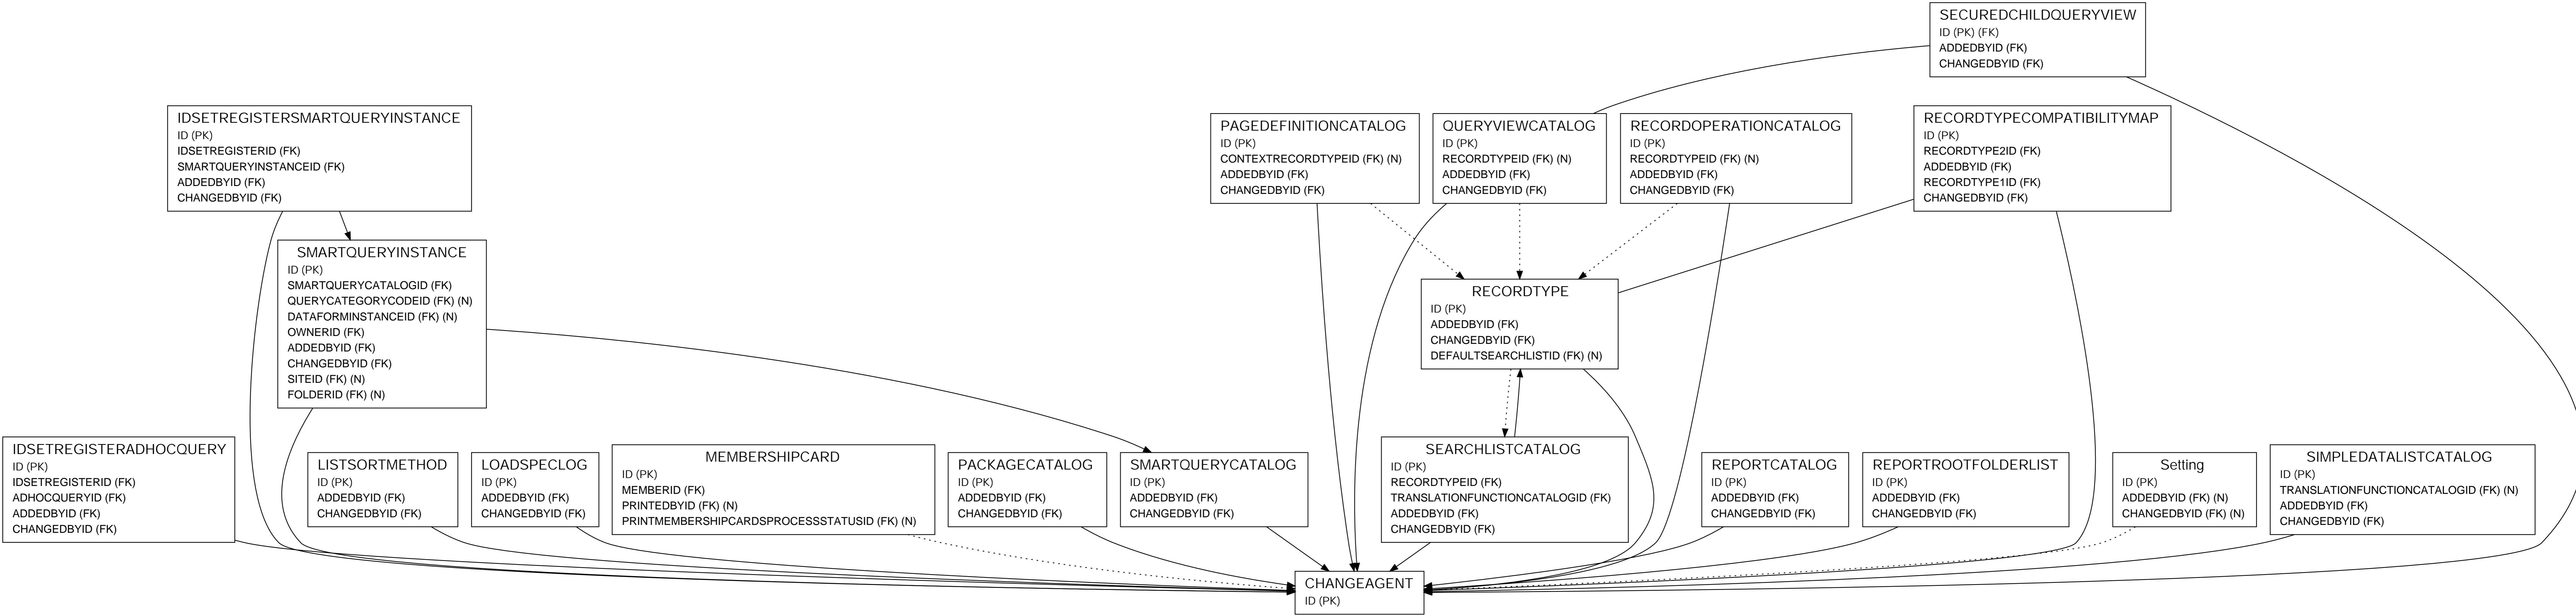

CHANGEAGENT (IDSETREGISTERADHOCQUERY-SMARTQUERYINSTANCE)

LEGEND

- Italics* = Primary Key Field
- (FK) = Foreign Key Field
- (N) = Nullable Field
- ▶ = One to One
- ▶ = One to Many
- - - - -▶ = Optional Data