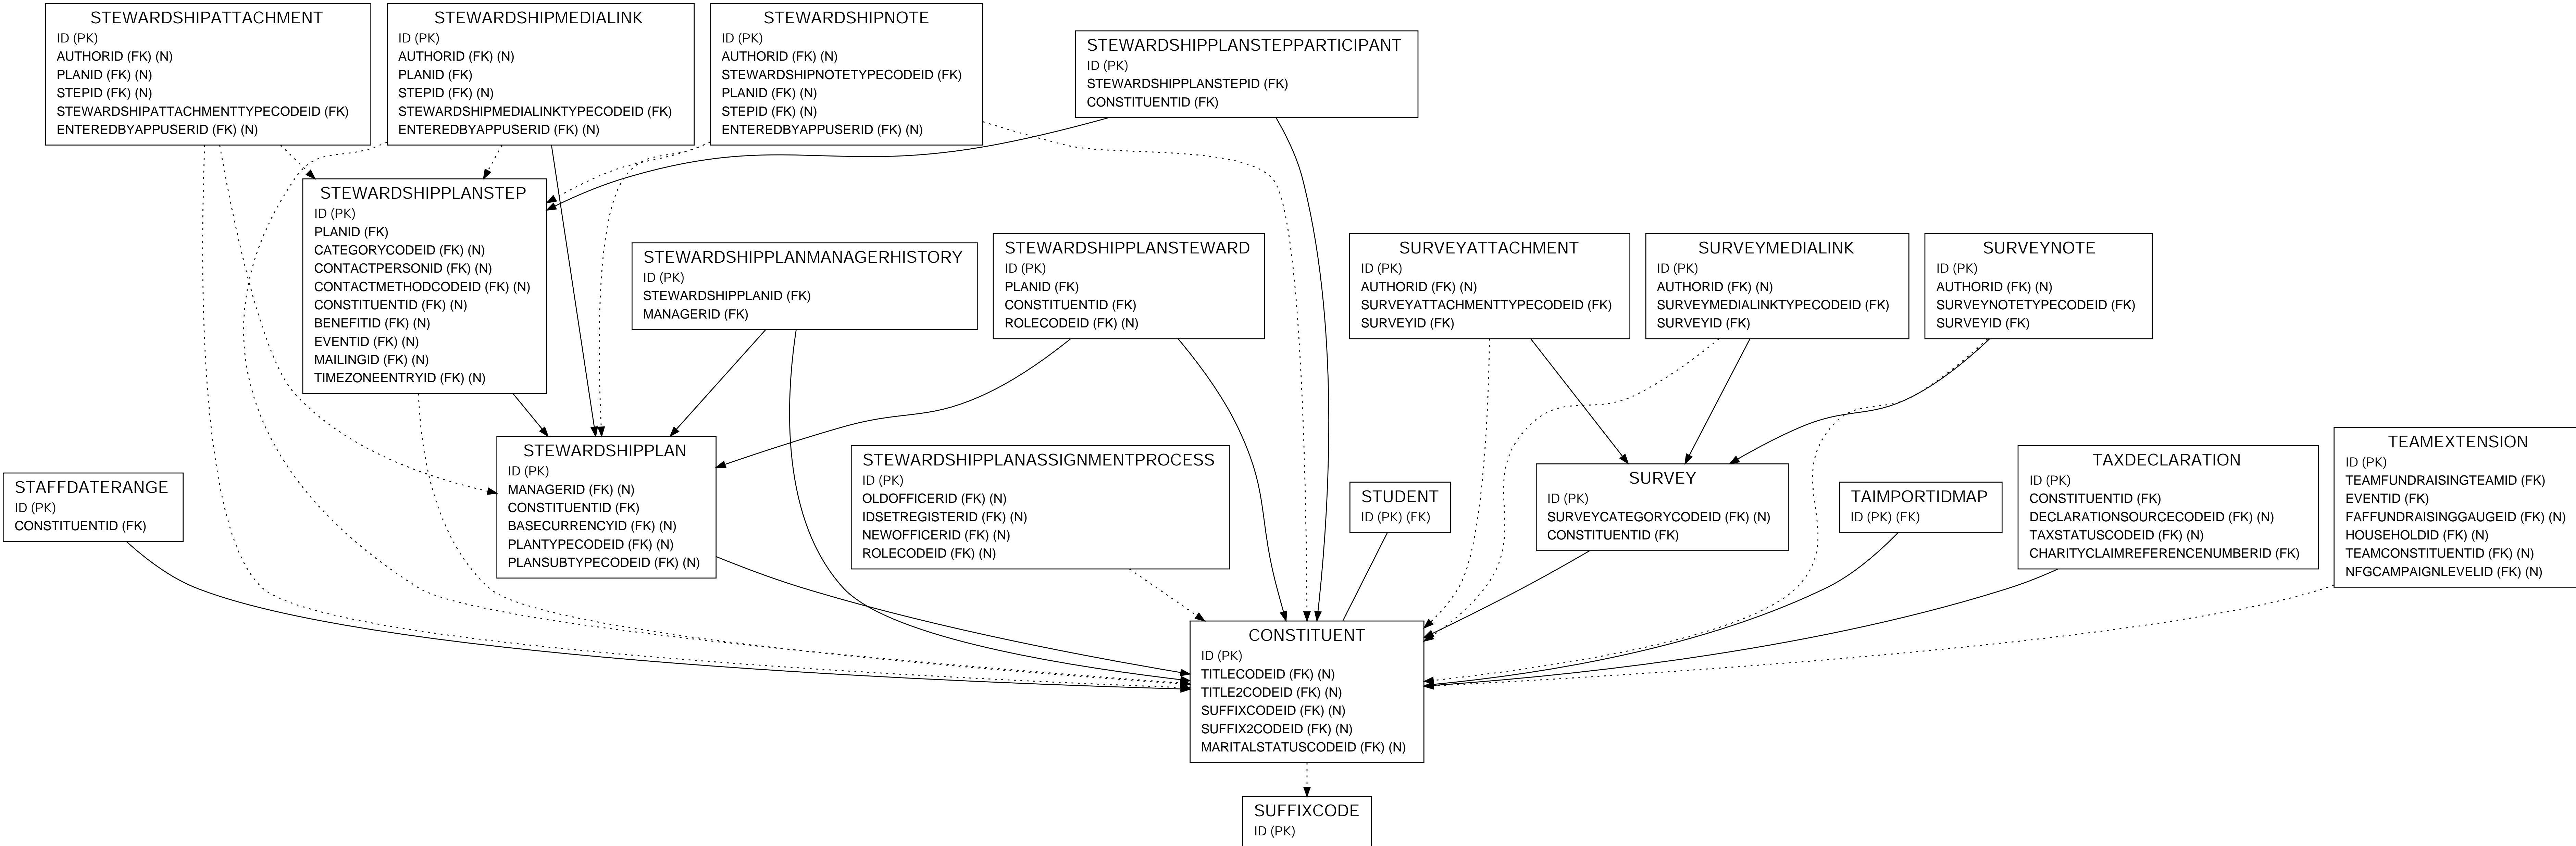

# CONSTITUENT (STAFFDATERANGE-TEAMEXTENSION)

LEGEND	
<i>PK</i>	= Primary Key Field
(FK)	= Foreign Key Field
(N)	= Nullable Field
—————▶	= One to One
—————▶	= One to Many
- - - - -▶	= Optional Data