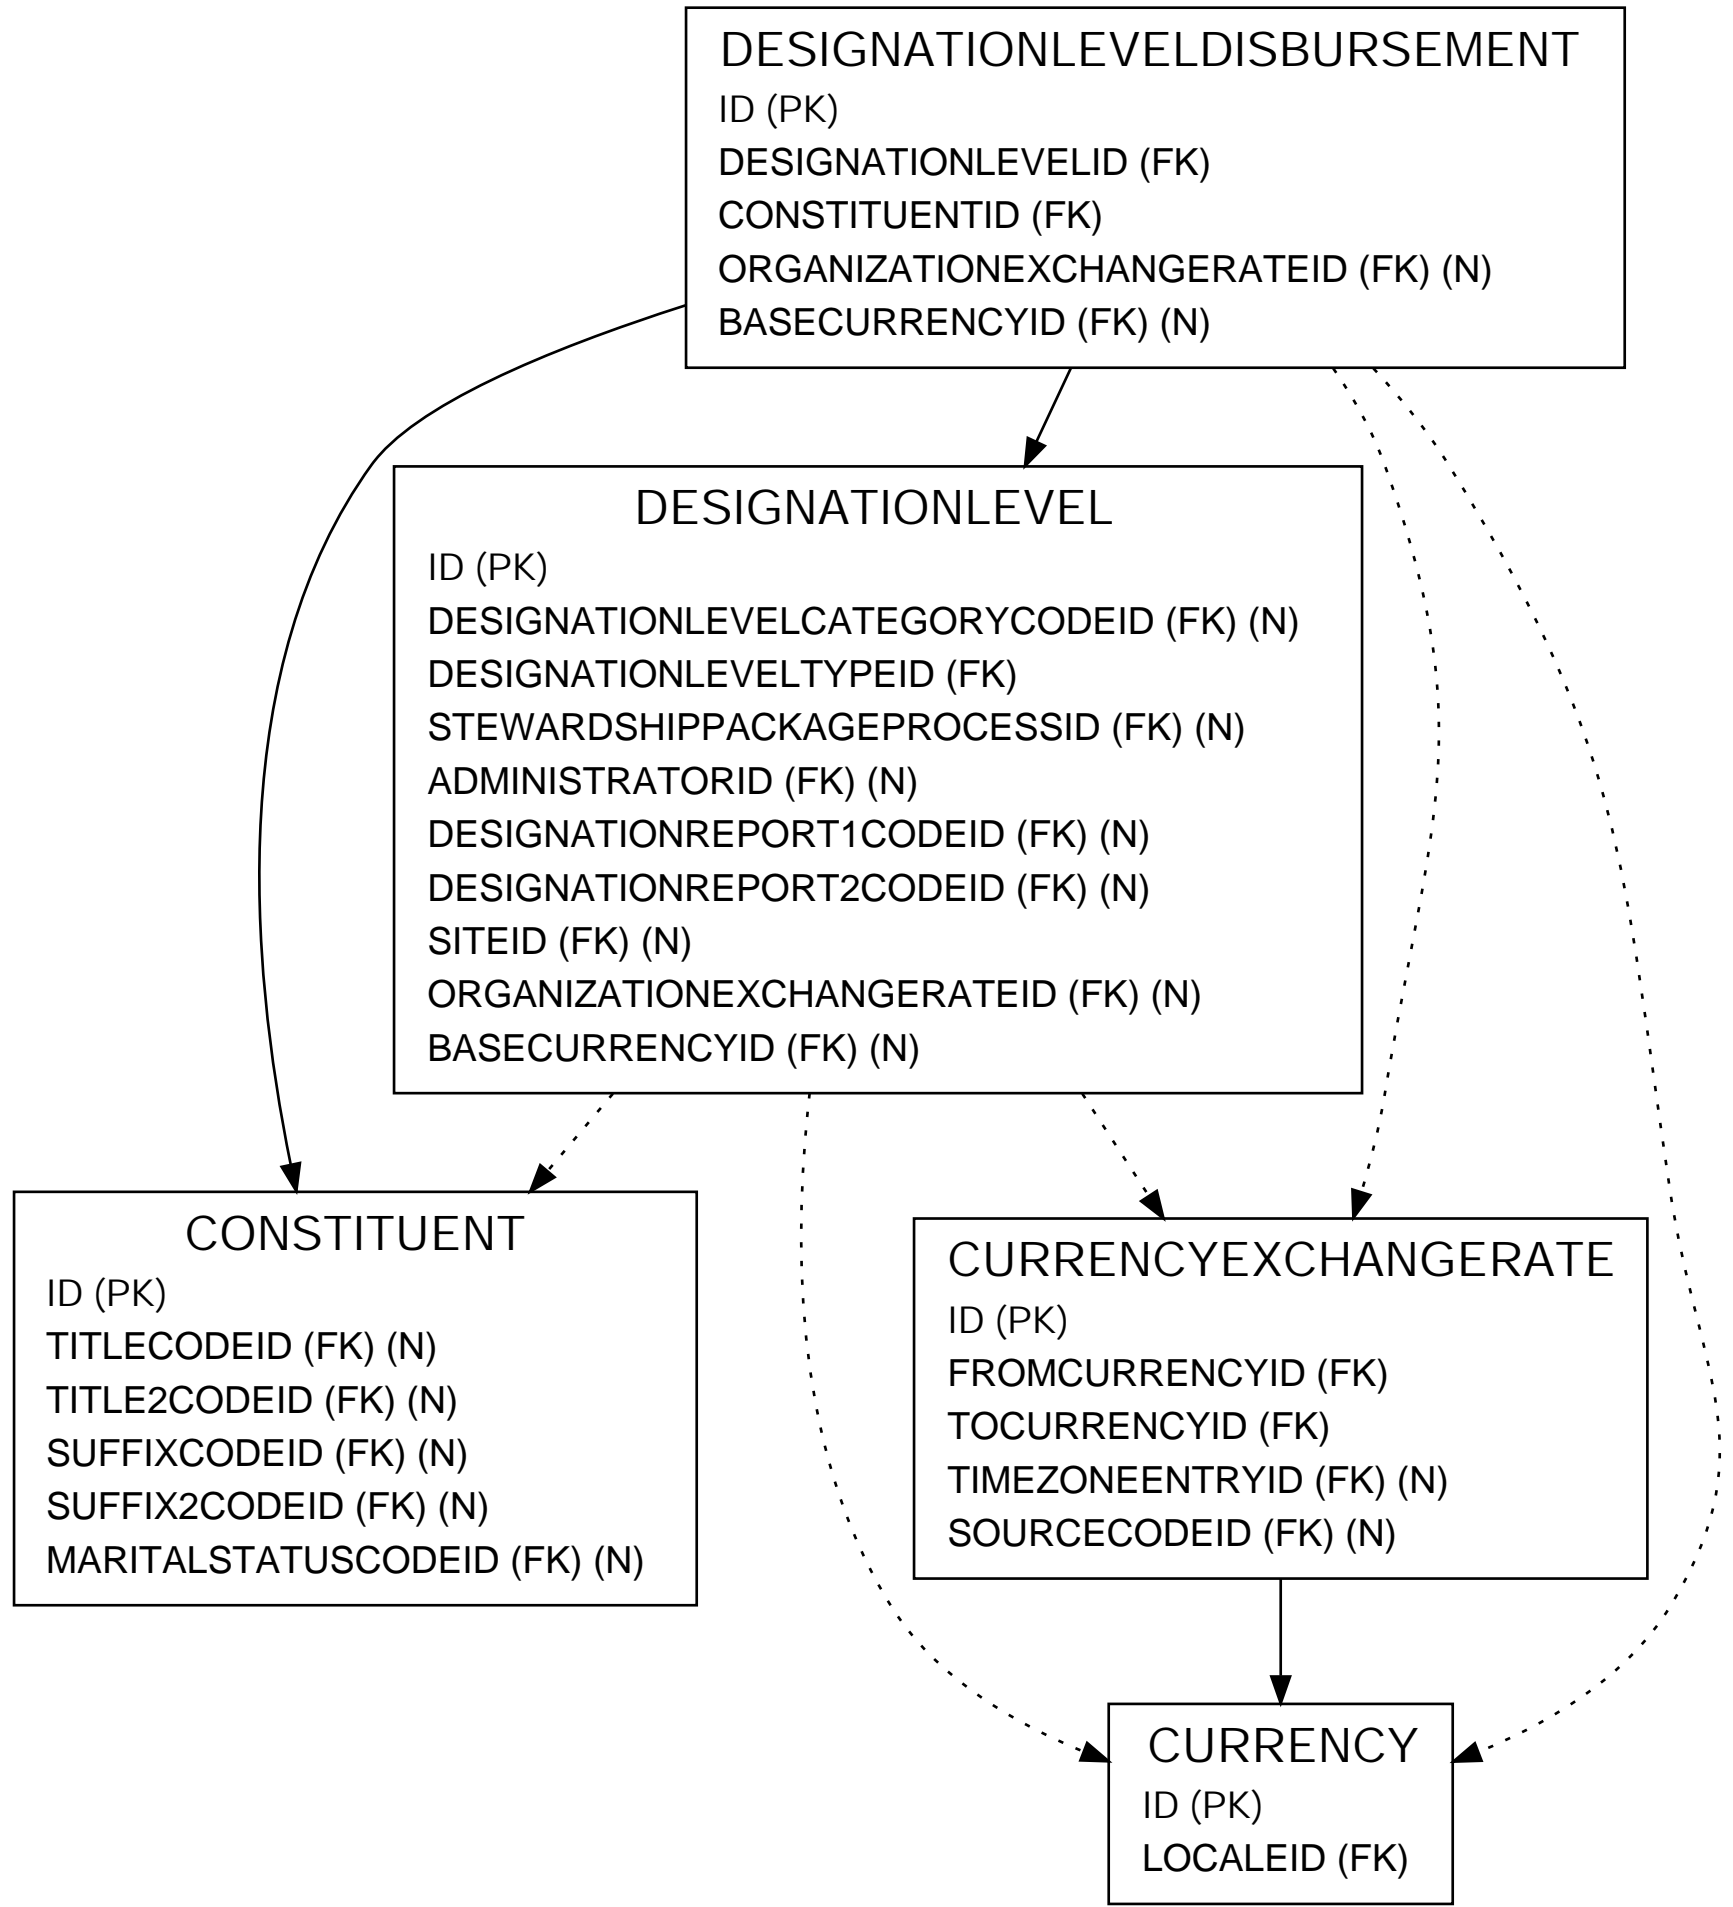

# DESIGNATIONLEVELDISBURSEMENT

LEGEND	
<i>Italics</i>	= Primary Key Field
(FK)	= Foreign Key Field
(N)	= Nullable Field
—————	= One to One
—————▶	= One to Many
- - - - -	= Optional Data