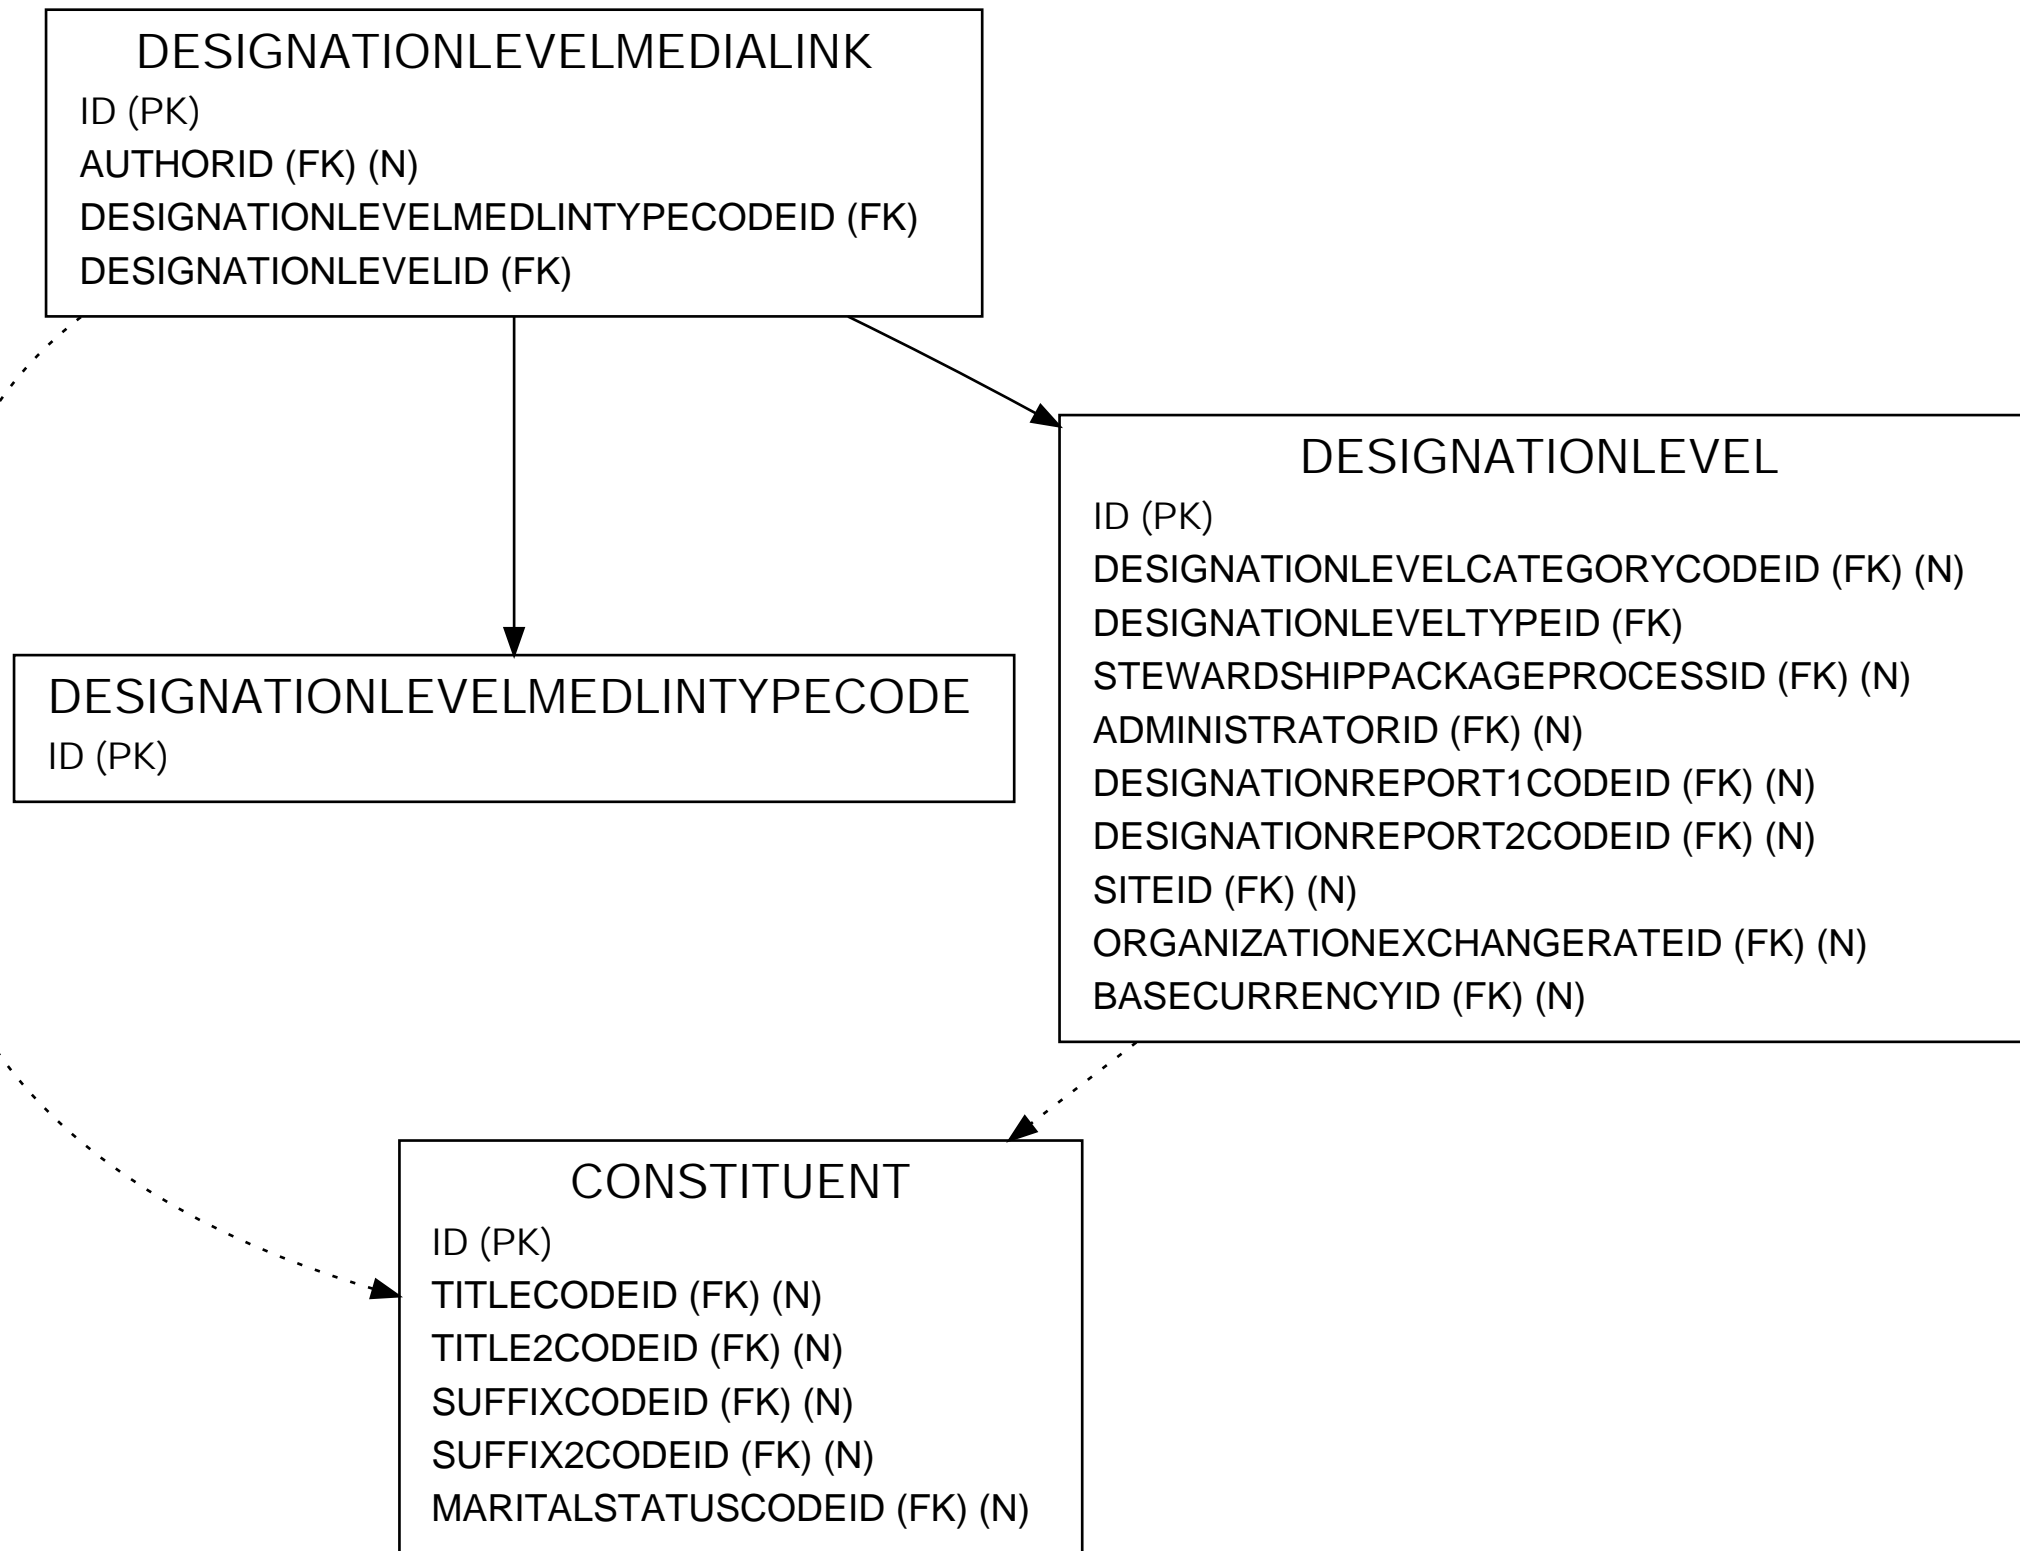

DESIGNATIONLEVELMEDIALINK

LEGEND

Italics

(FK)

(N)

—————

—————▶

- - - - -

= Primary Key Field

= Foreign Key Field

= Nullable Field

= One to One

= One to Many

= Optional Data