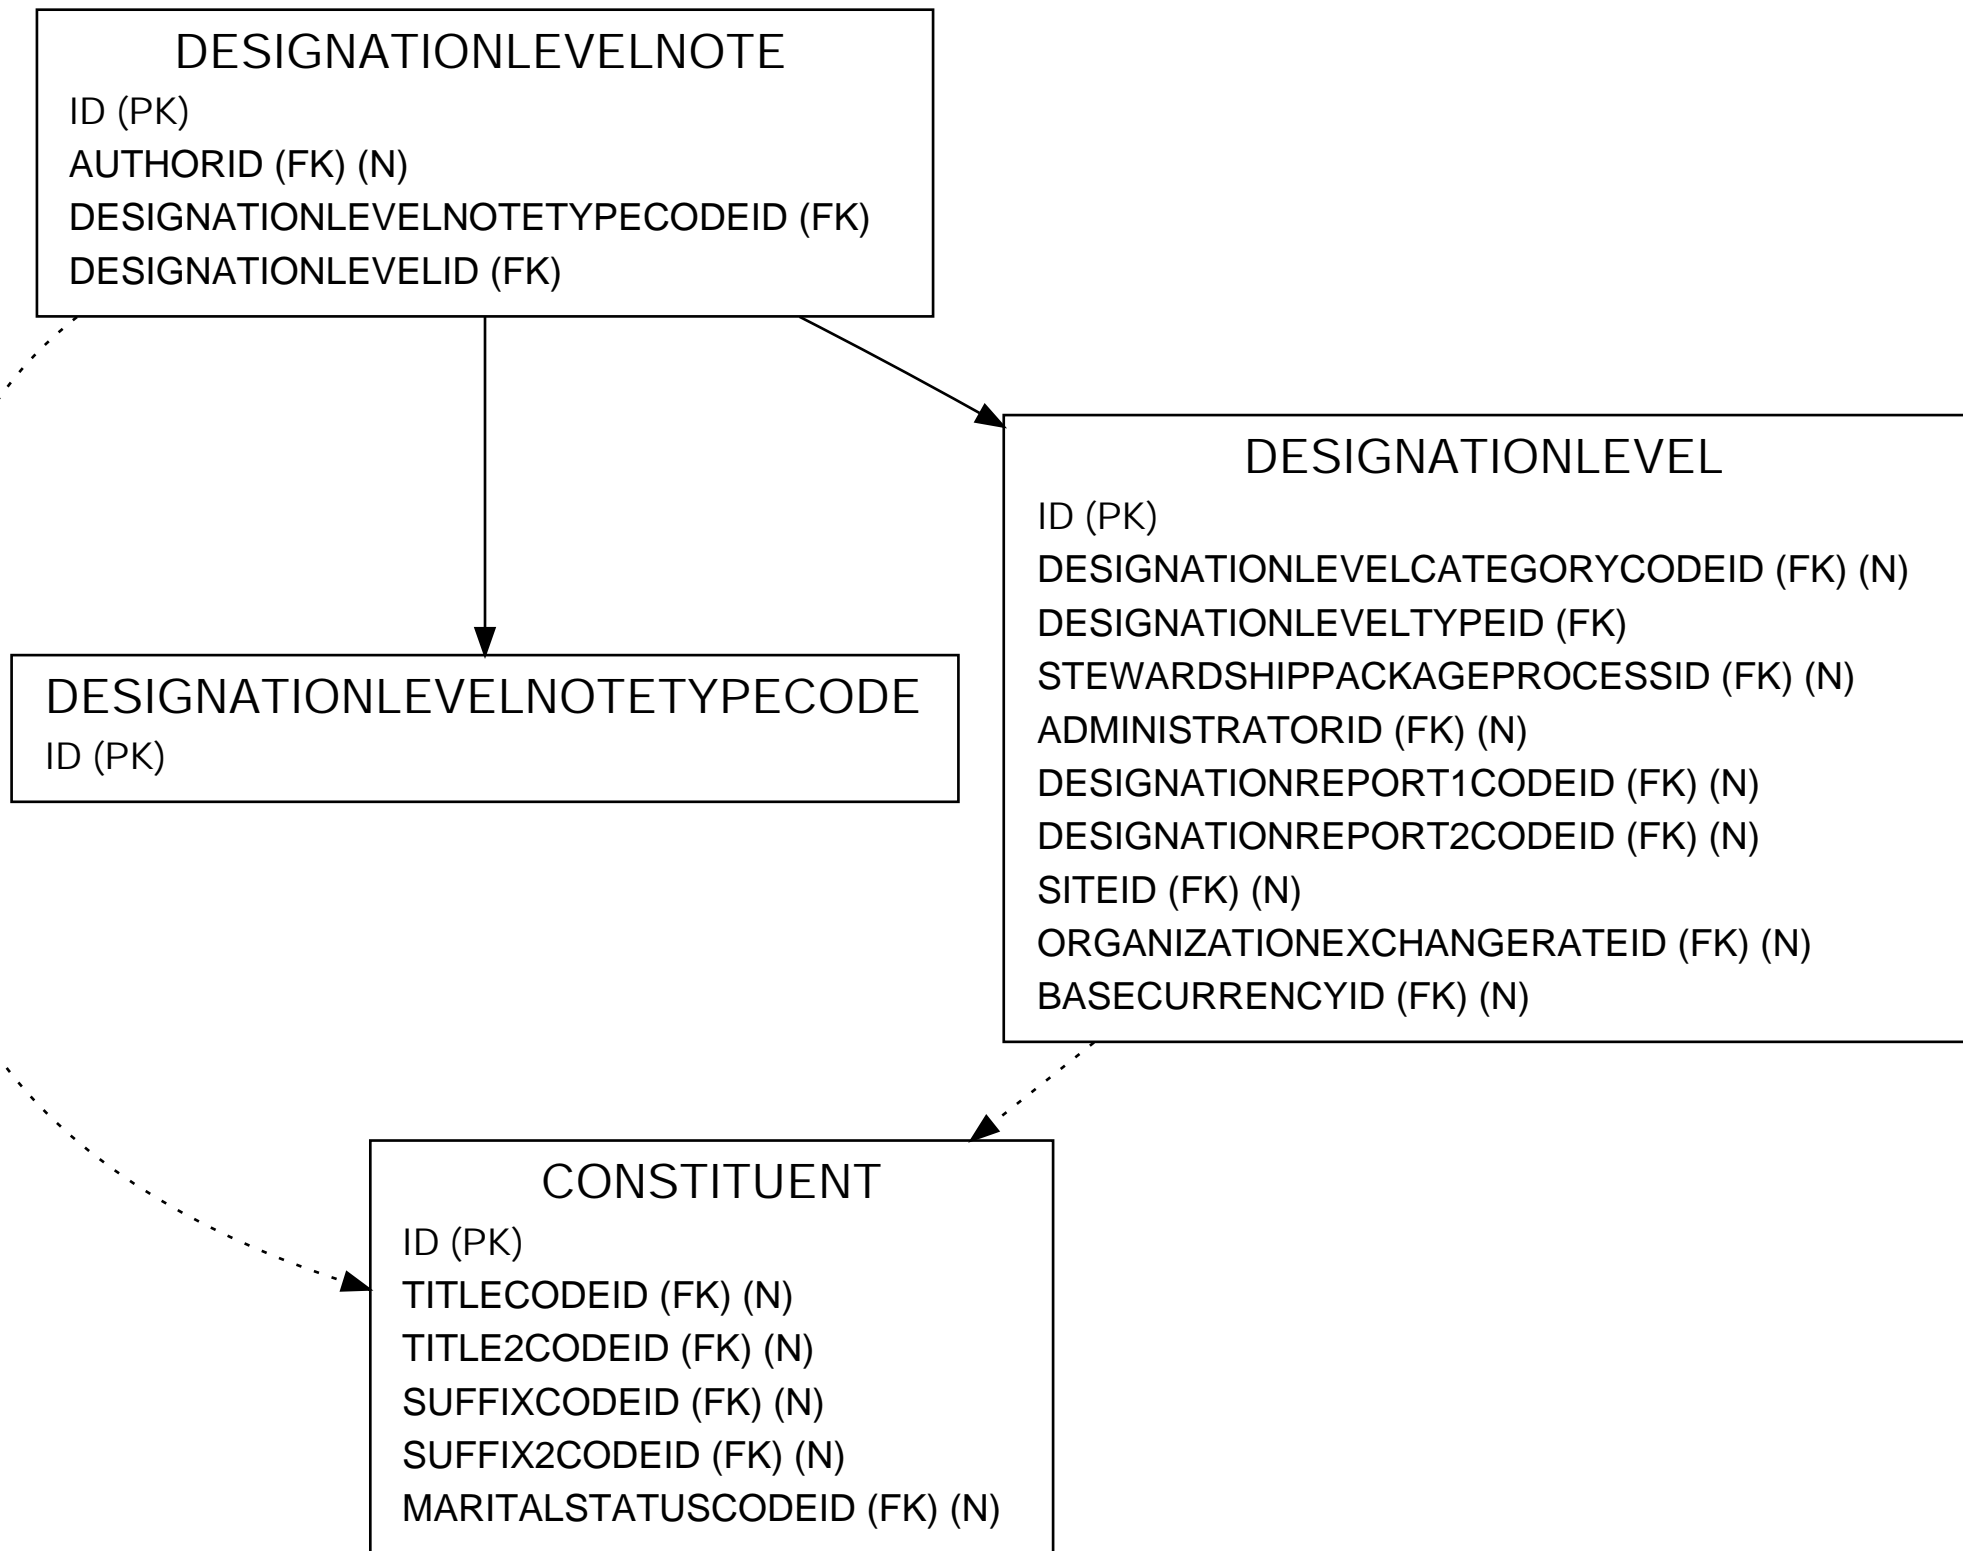

DESIGNATIONLEVELNOTE

LEGEND

Italics

(FK)

(N)

—————

—————▶

- - - - -

= Primary Key Field

= Foreign Key Field

= Nullable Field

= One to One

= One to Many

= Optional Data