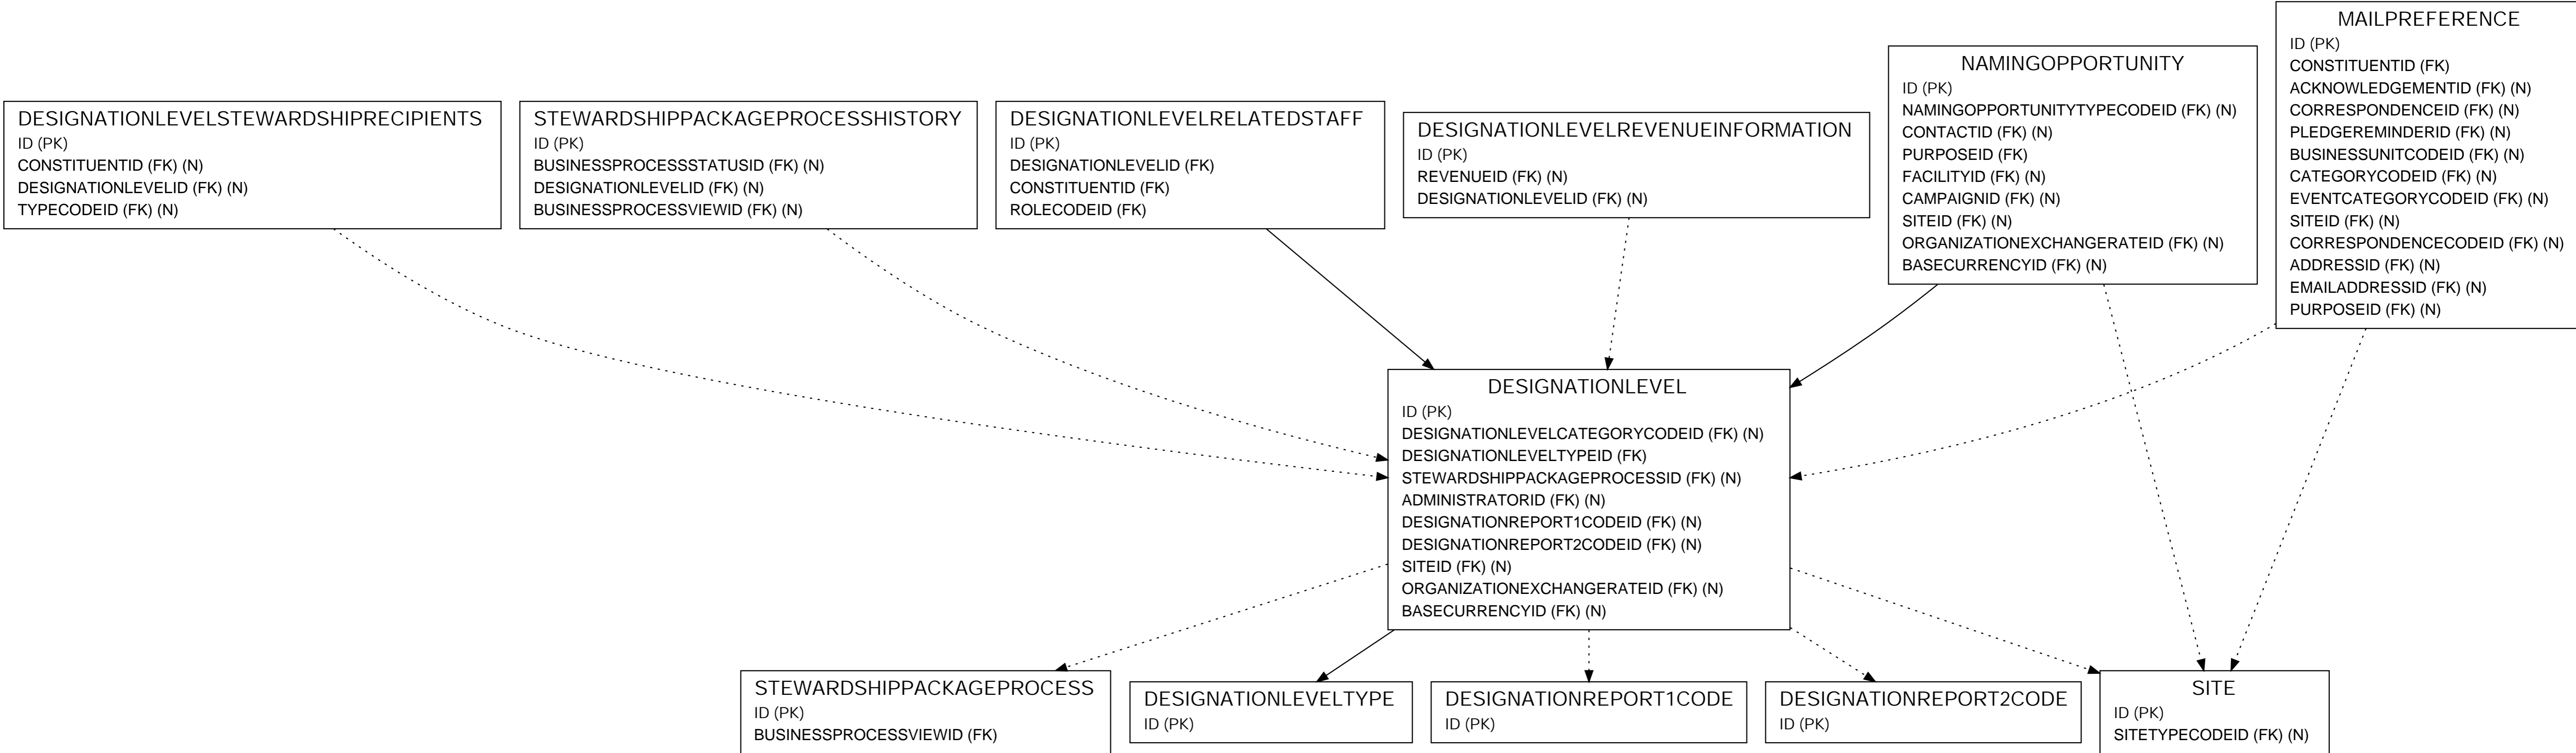

# DESIGNATIONLEVEL (DESIGNATIONLEVELRELATEDSTAFF-STEWARDSHIPPACKAGEPROCESSHISTORY)

**LEGEND**

- Italics* = Primary Key Field
- (FK) = Foreign Key Field
- (N) = Nullable Field
- > = One to One
- ▶ = One to Many
- - - - - = Optional Data