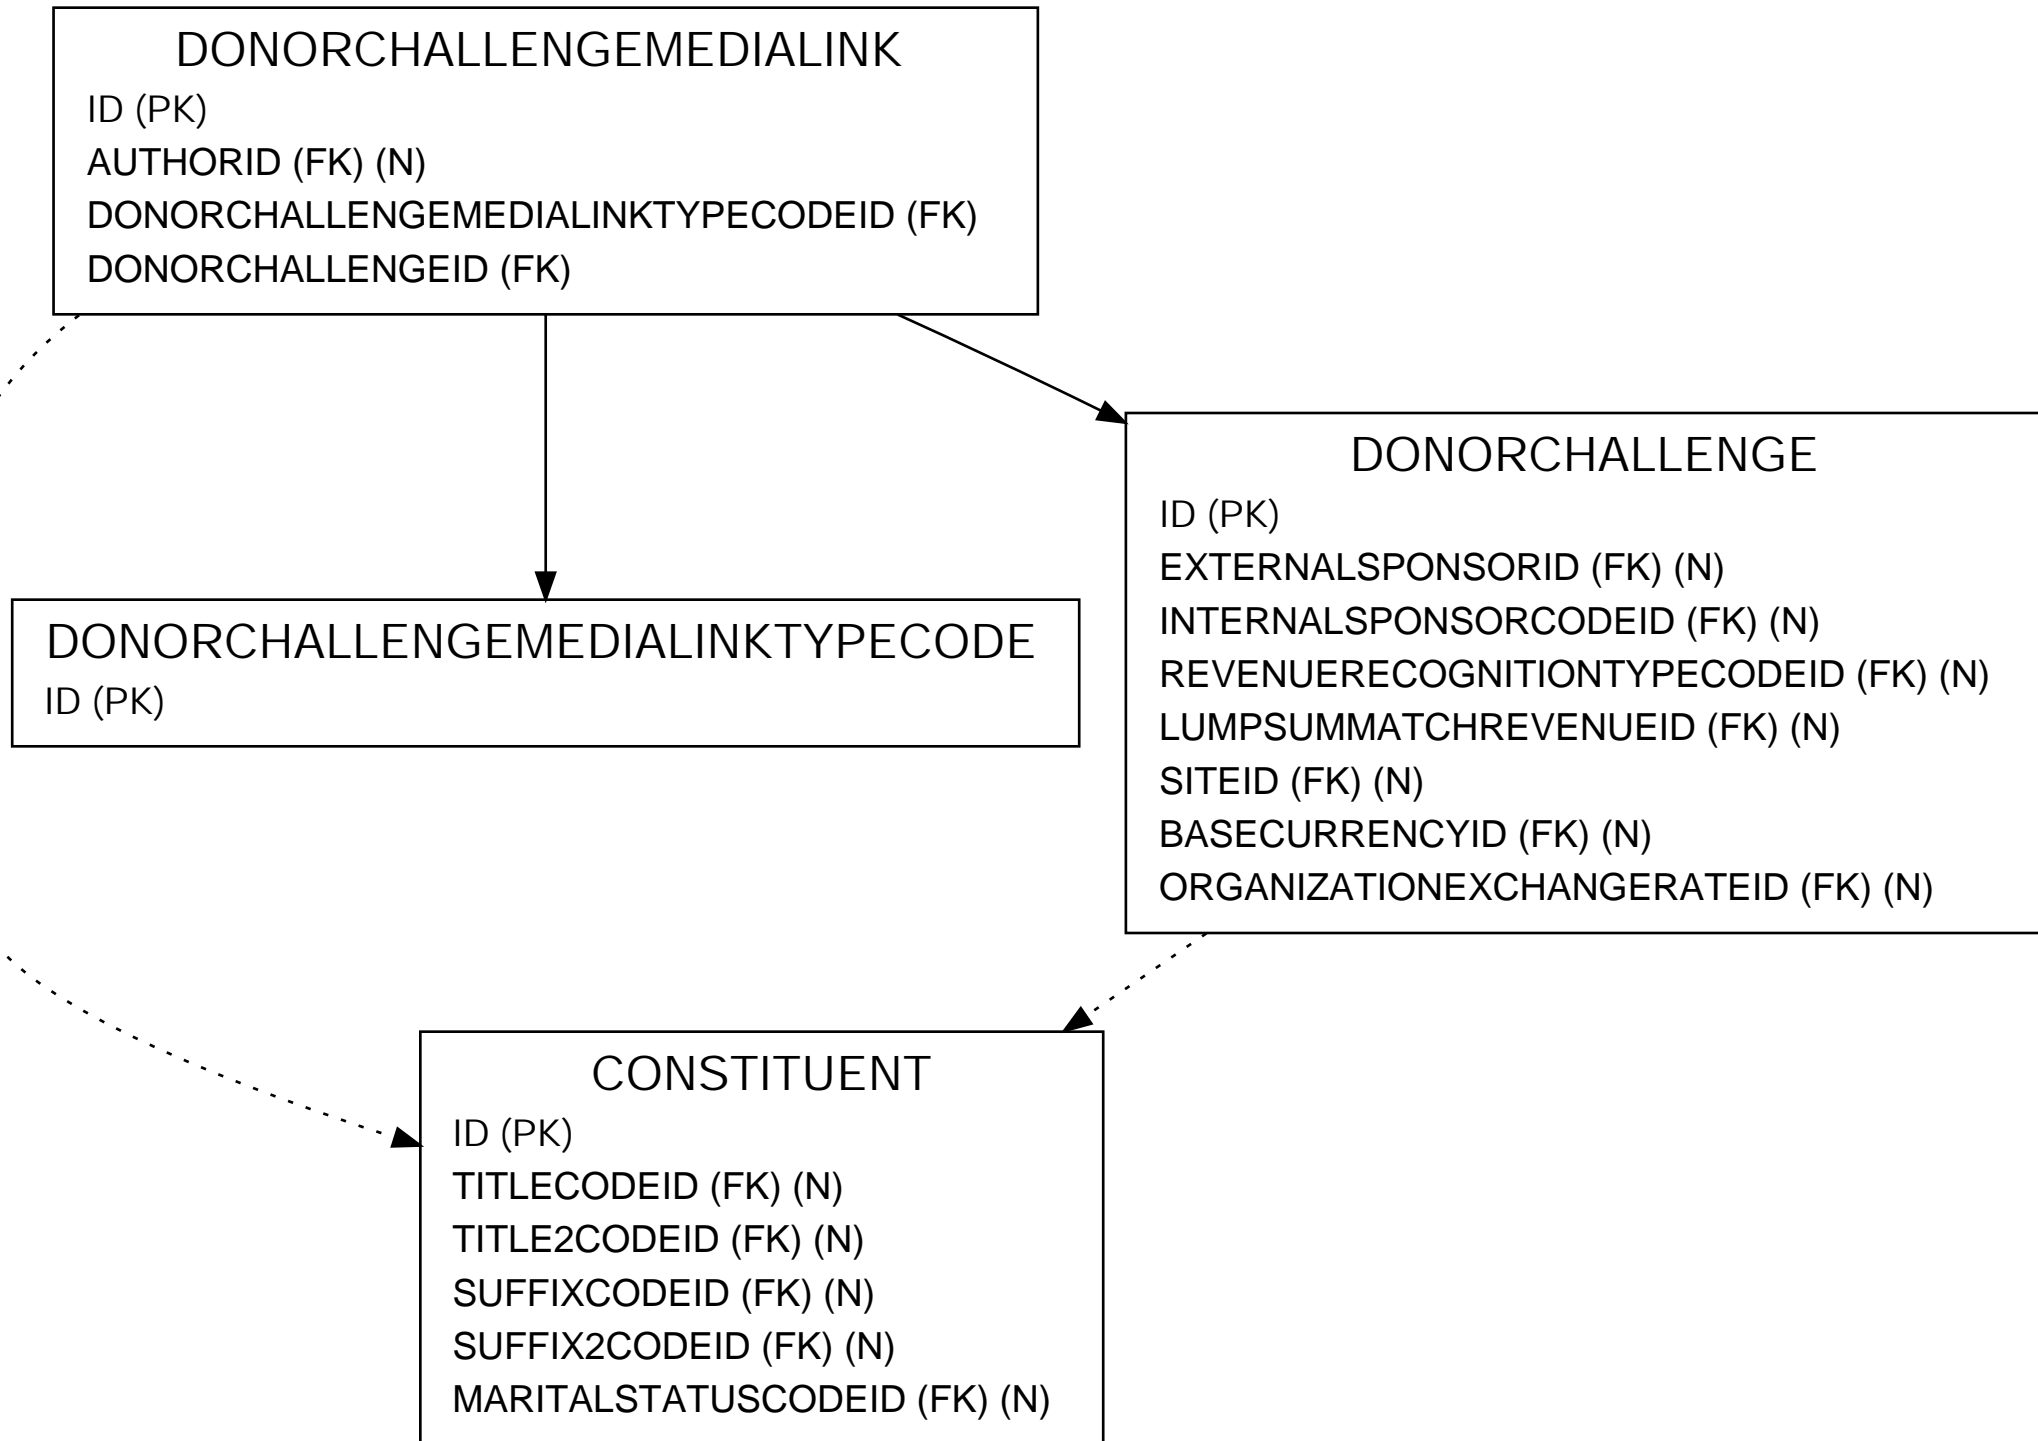

DONORCHALLENGEMEDIALINK

LEGEND

Italics

(FK)

(N)

—————

—————▶

- - - - -

= Primary Key Field

= Foreign Key Field

= Nullable Field

= One to One

= One to Many

= Optional Data