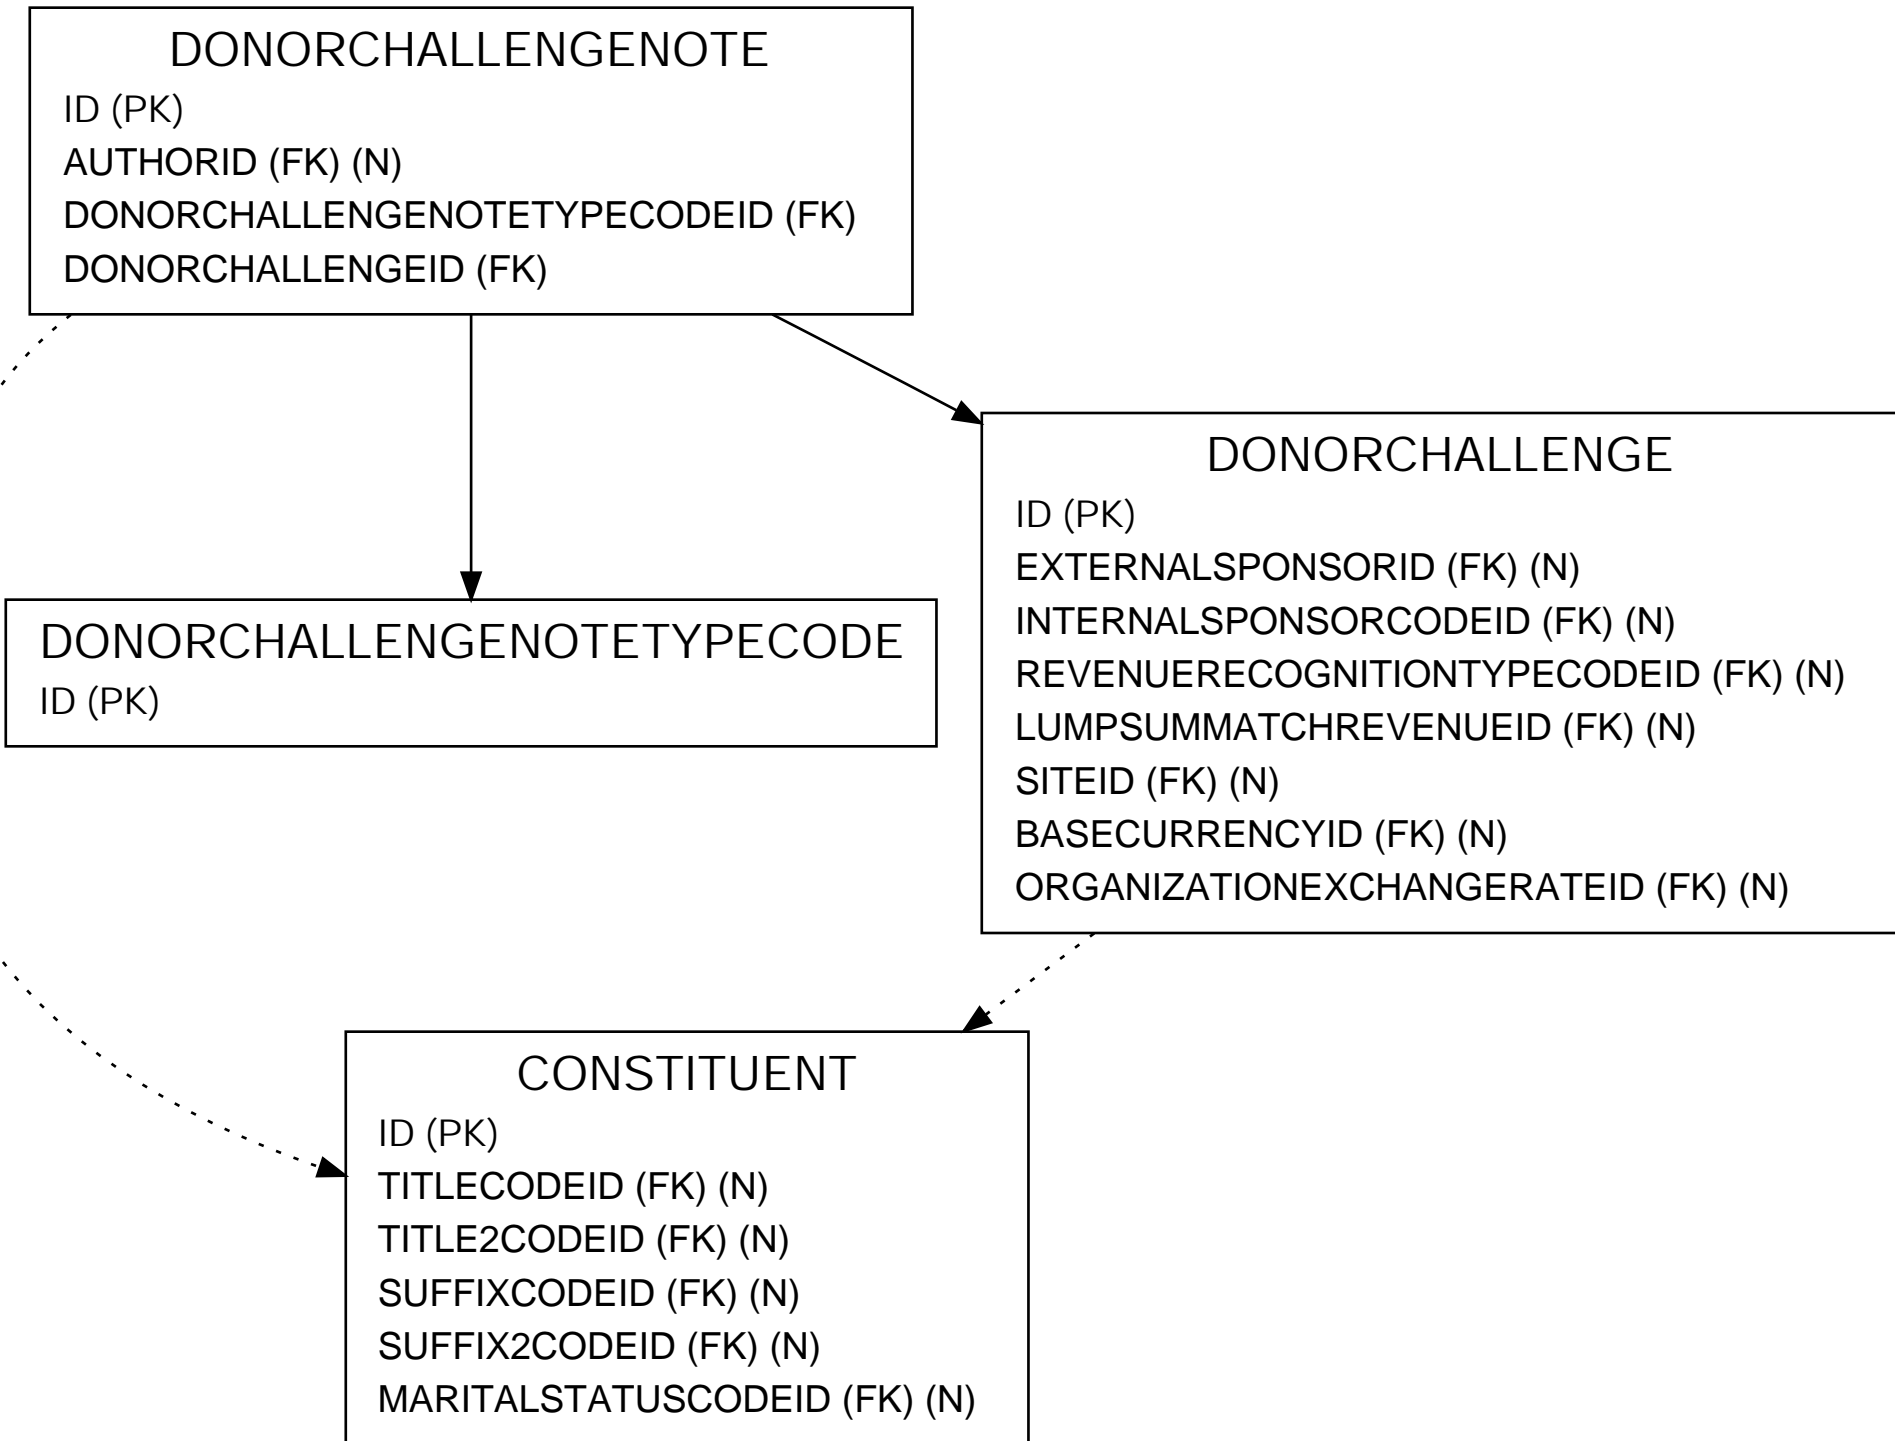

DONORCHALLENGENOTE

LEGEND

Italics

(FK)

(N)

—————

—————▶

- - - - -

= Primary Key Field

= Foreign Key Field

= Nullable Field

= One to One

= One to Many

= Optional Data