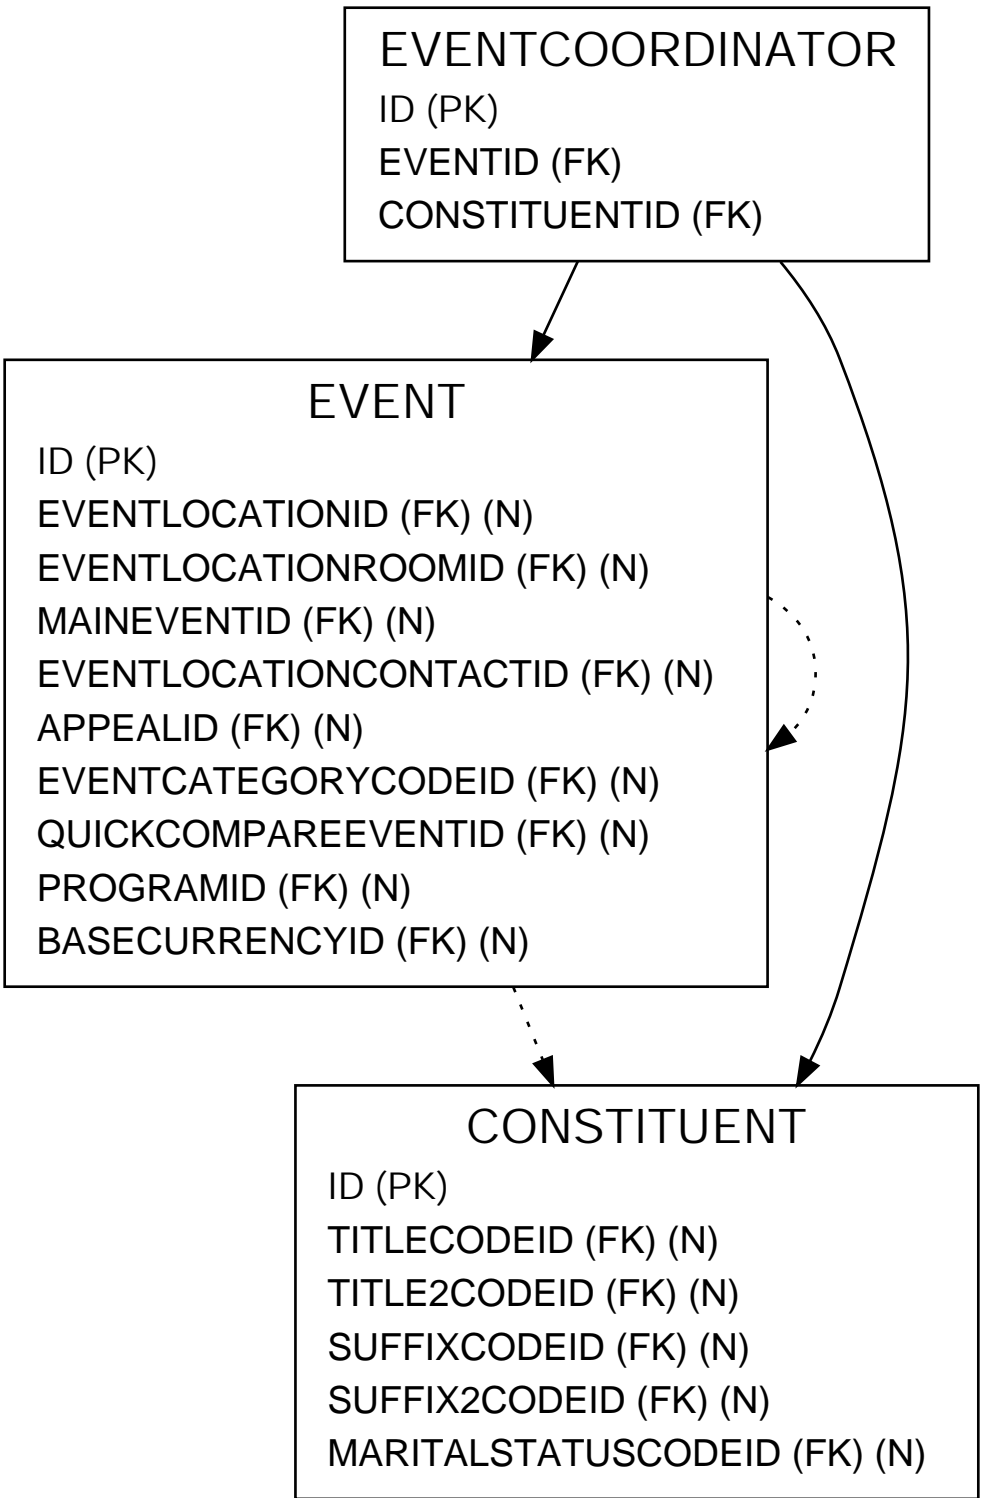

EVENTCOORDINATOR

LEGEND

<i>Italics</i>	= Primary Key Field
(FK)	= Foreign Key Field
(N)	= Nullable Field
—————→	= One to One
—————▶	= One to Many
- - - - -	= Optional Data