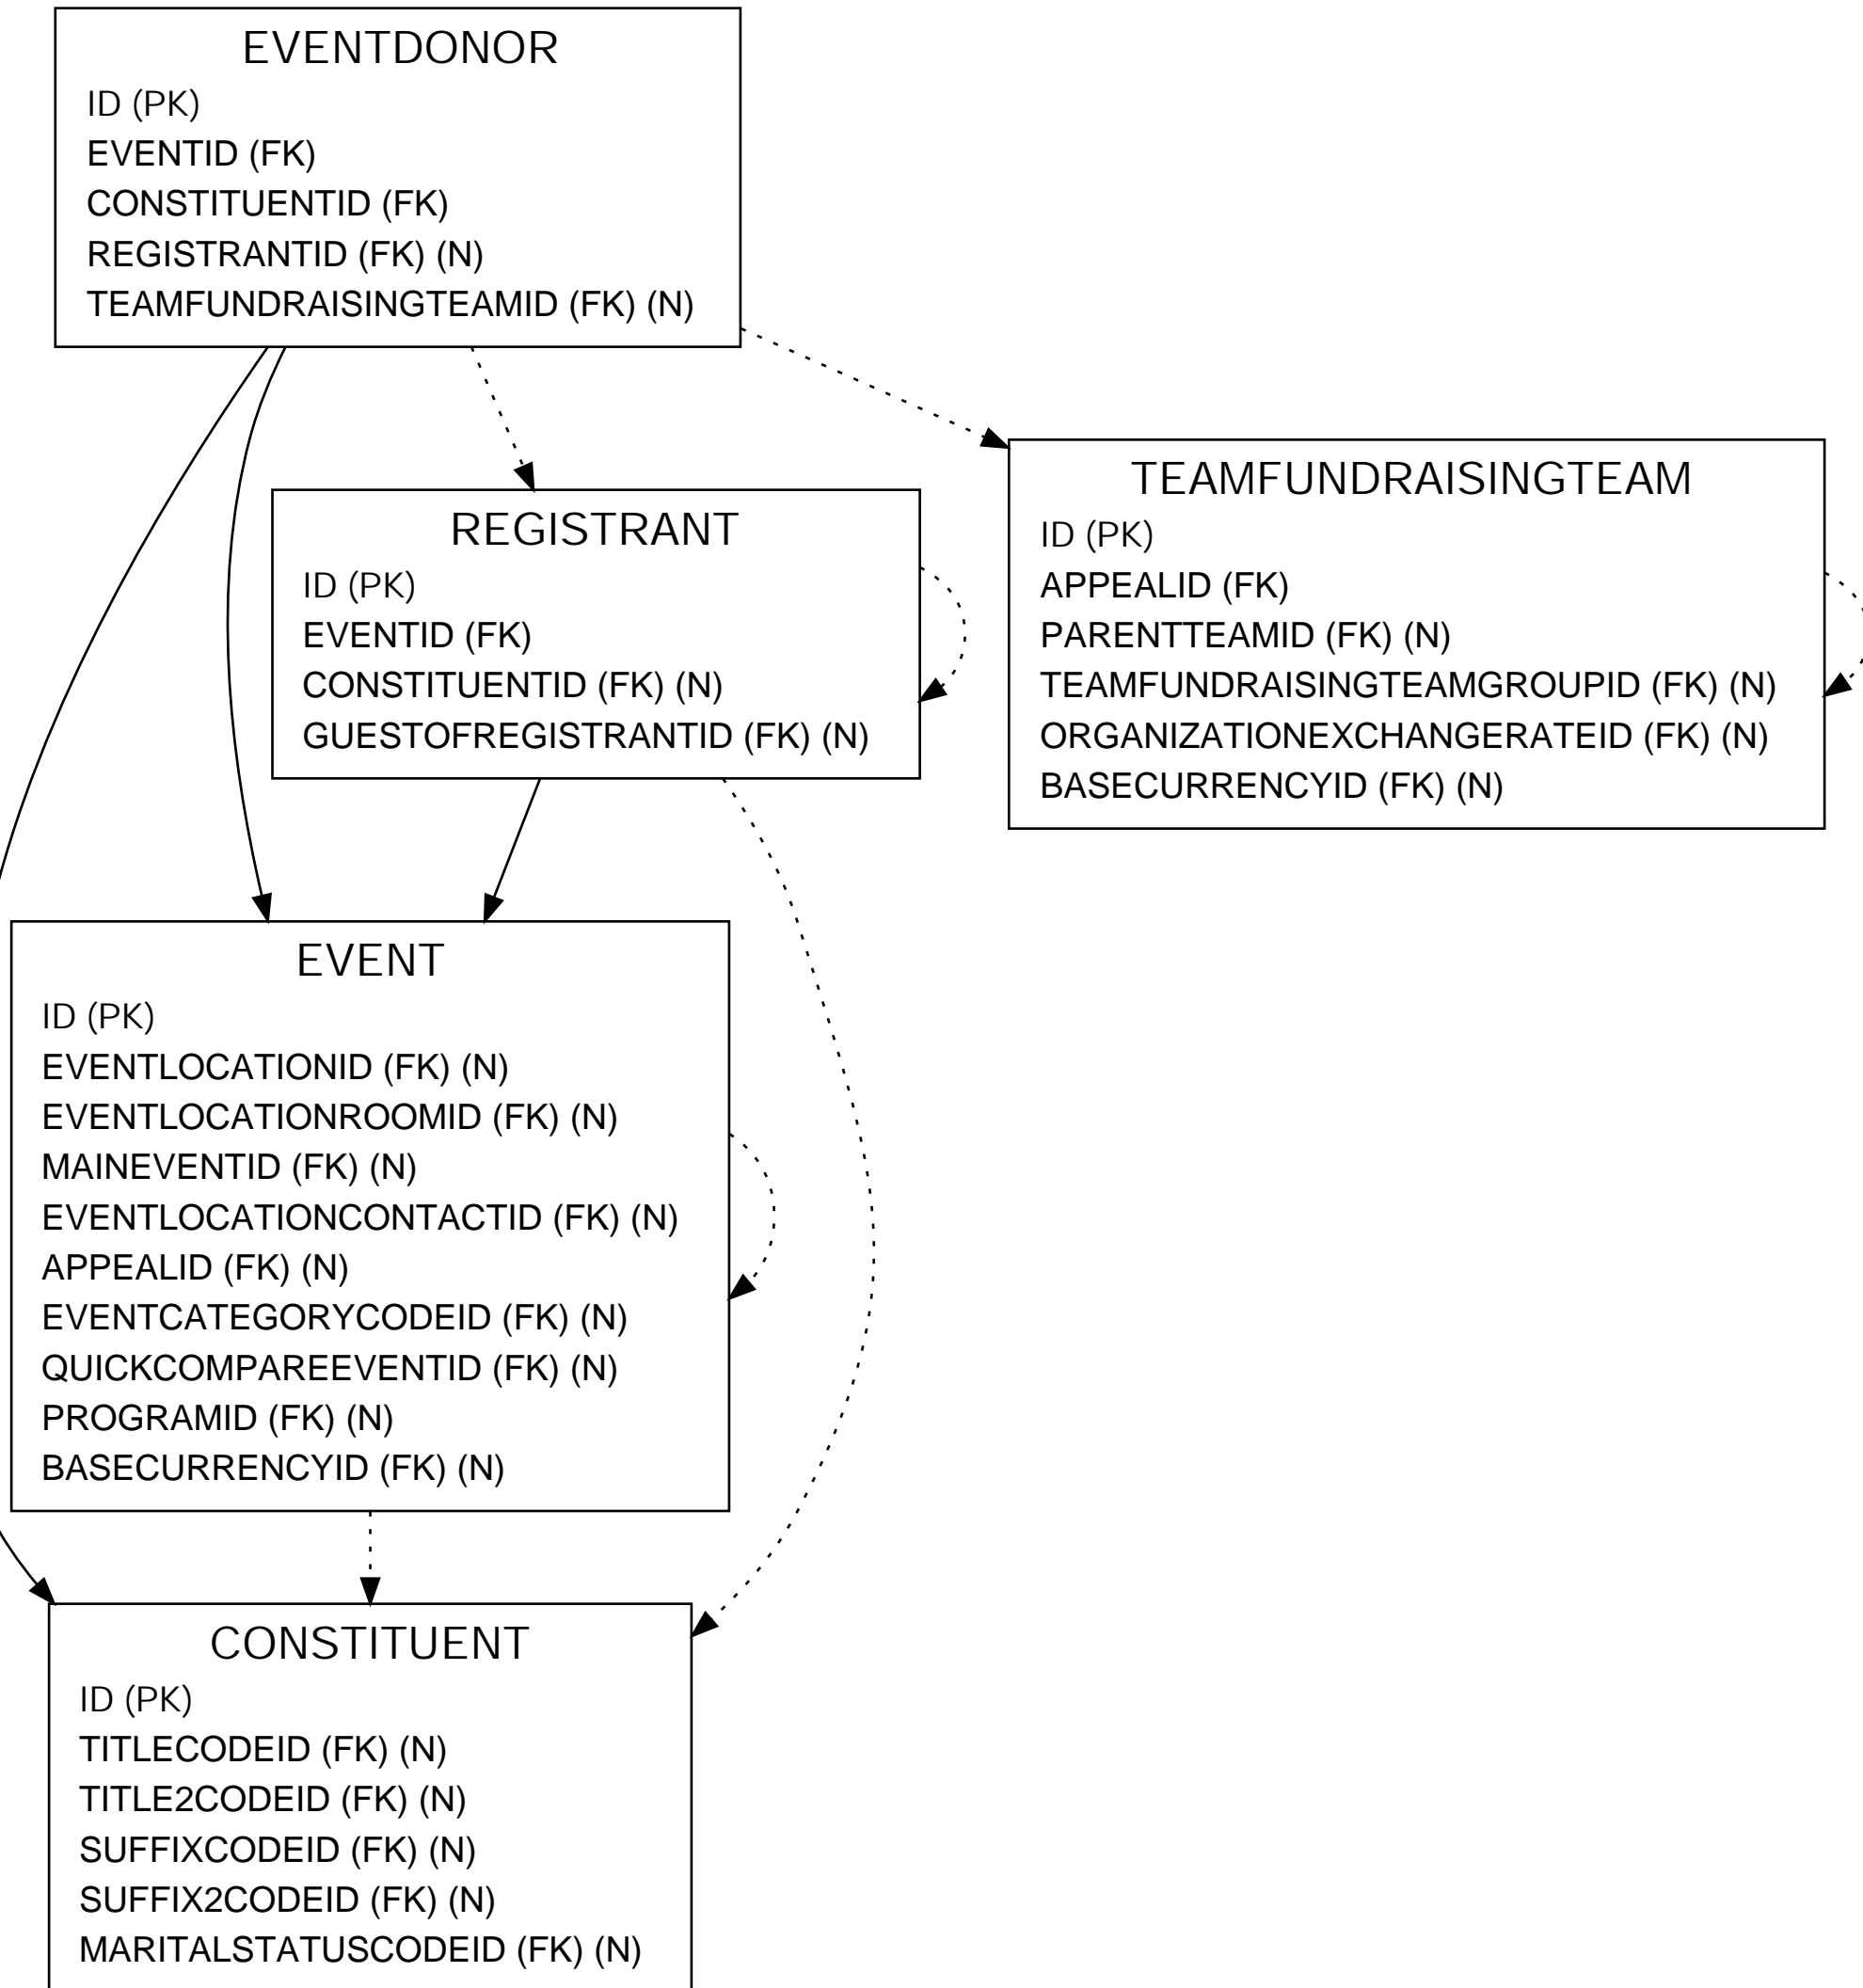

EVENTDONOR

LEGEND	
<i>Italics</i>	= Primary Key Field
(FK)	= Foreign Key Field
(N)	= Nullable Field
—————▶	= One to One
—————▶	= One to Many
- - - - -▶	= Optional Data