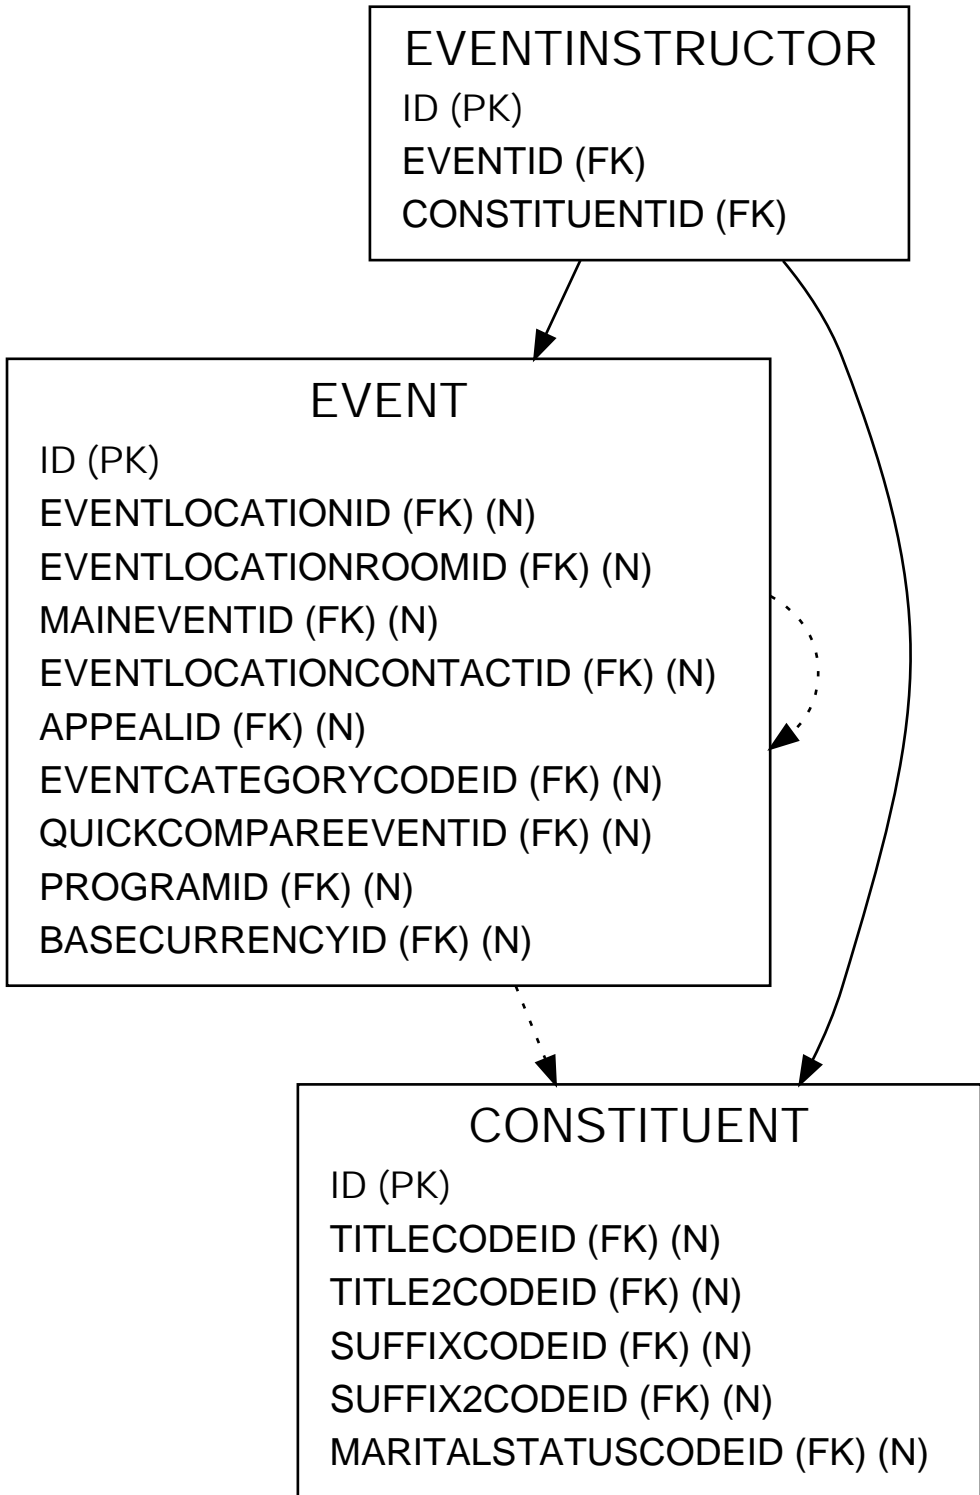

EVENTINSTRUCTOR

LEGEND	
<i>Italics</i>	= Primary Key Field
(FK)	= Foreign Key Field
(N)	= Nullable Field
—————▶	= One to One
—————▶	= One to Many
- - - - -▶	= Optional Data