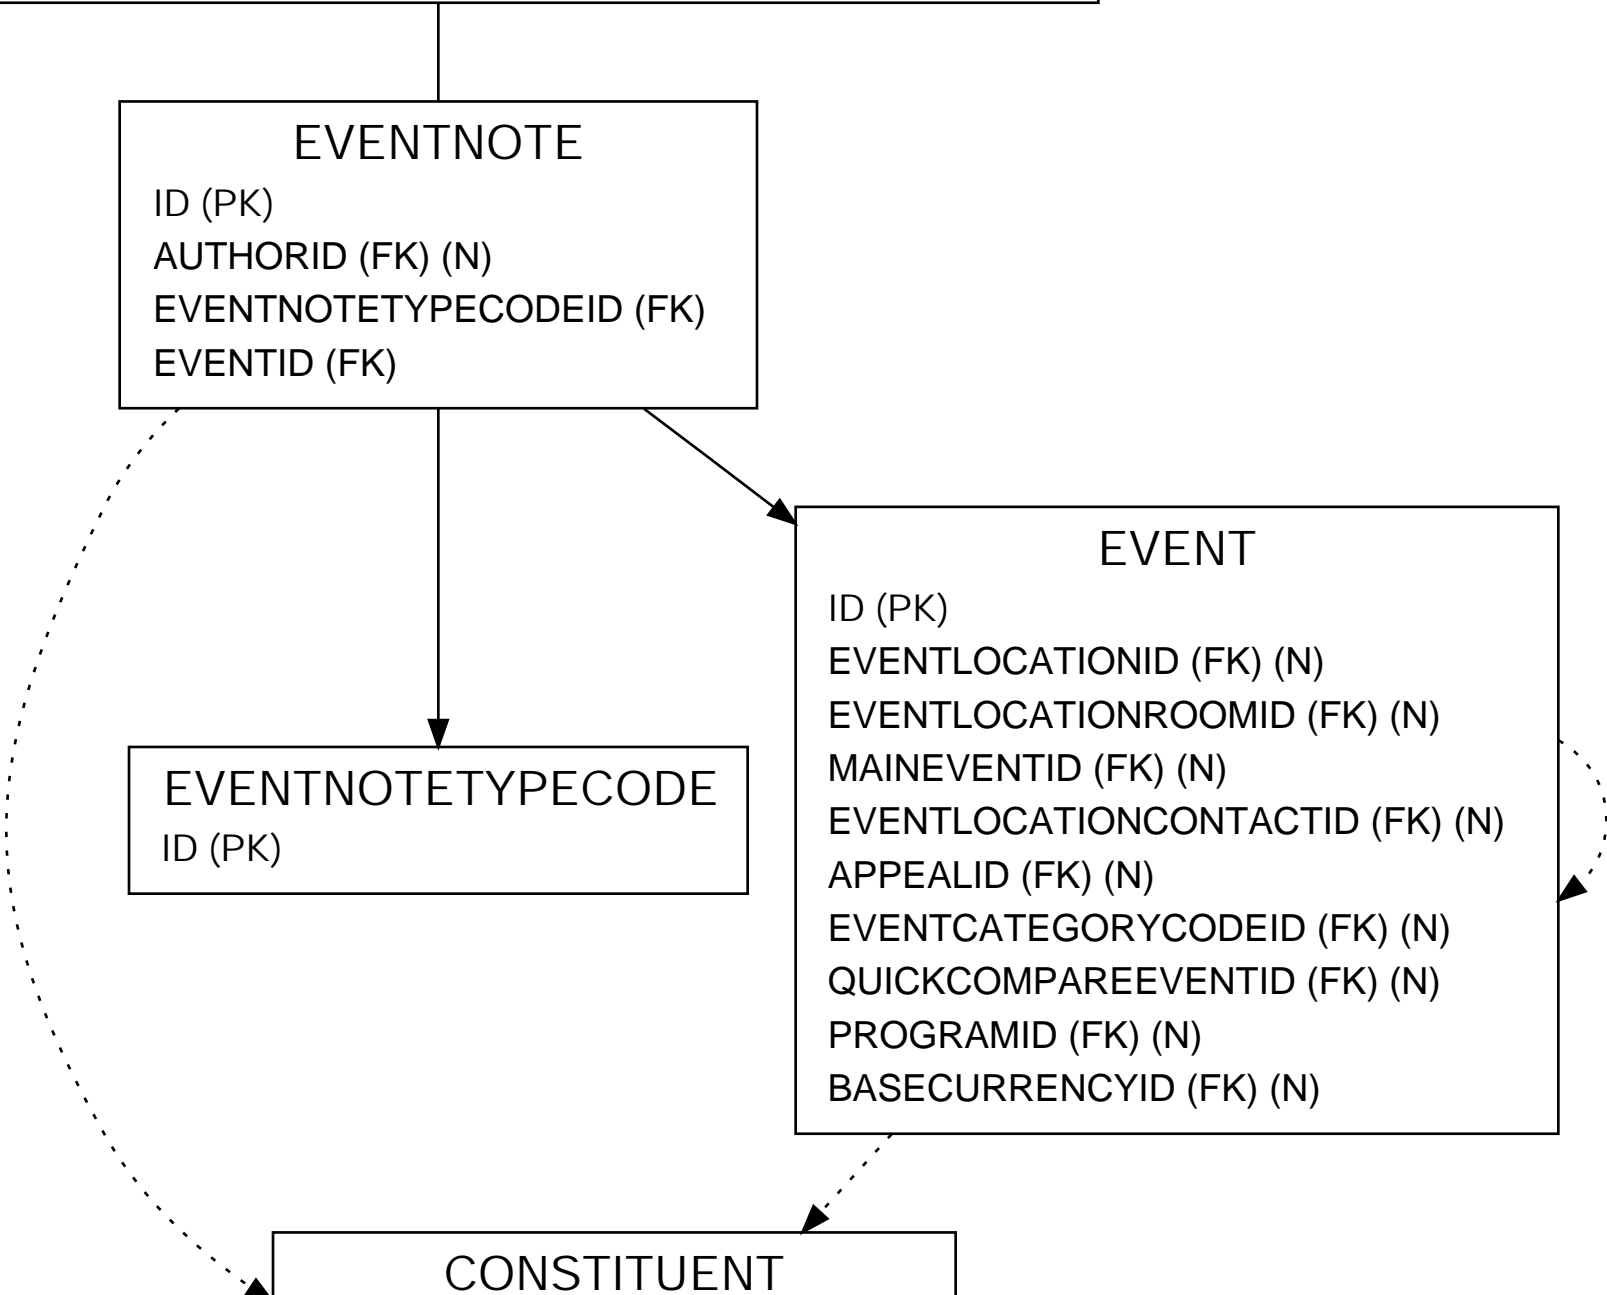

EVENTNOTE

ANNOTATION0FEC0FBA3B134B06B1FA1C6C6C2925C1
 ID (PK) (FK)
 APPUSERIDSETREGISTERID (FK) (N)

EVENTNOTE
 ID (PK)
 AUTHORID (FK) (N)
 EVENTNOTETYPECODEID (FK)
 EVENTID (FK)

EVENTNOTETYPECODE
 ID (PK)

EVENT
 ID (PK)
 EVENTLOCATIONID (FK) (N)
 EVENTLOCATIONROOMID (FK) (N)
 MAINEVENTID (FK) (N)
 EVENTLOCATIONCONTACTID (FK) (N)
 APPEALID (FK) (N)
 EVENTCATEGORYCODEID (FK) (N)
 QUICKCOMPAREEVENTID (FK) (N)
 PROGRAMID (FK) (N)
 BASECURRENCYID (FK) (N)

CONSTITUENT
 ID (PK)
 TITLECODEID (FK) (N)
 TITLE2CODEID (FK) (N)
 SUFFIXCODEID (FK) (N)
 SUFFIX2CODEID (FK) (N)
 MARITALSTATUSCODEID (FK) (N)

LEGEND	
<i>Italics</i>	= Primary Key Field
(FK)	= Foreign Key Field
(N)	= Nullable Field
—————	= One to One
—————▶	= One to Many
- - - - -	= Optional Data