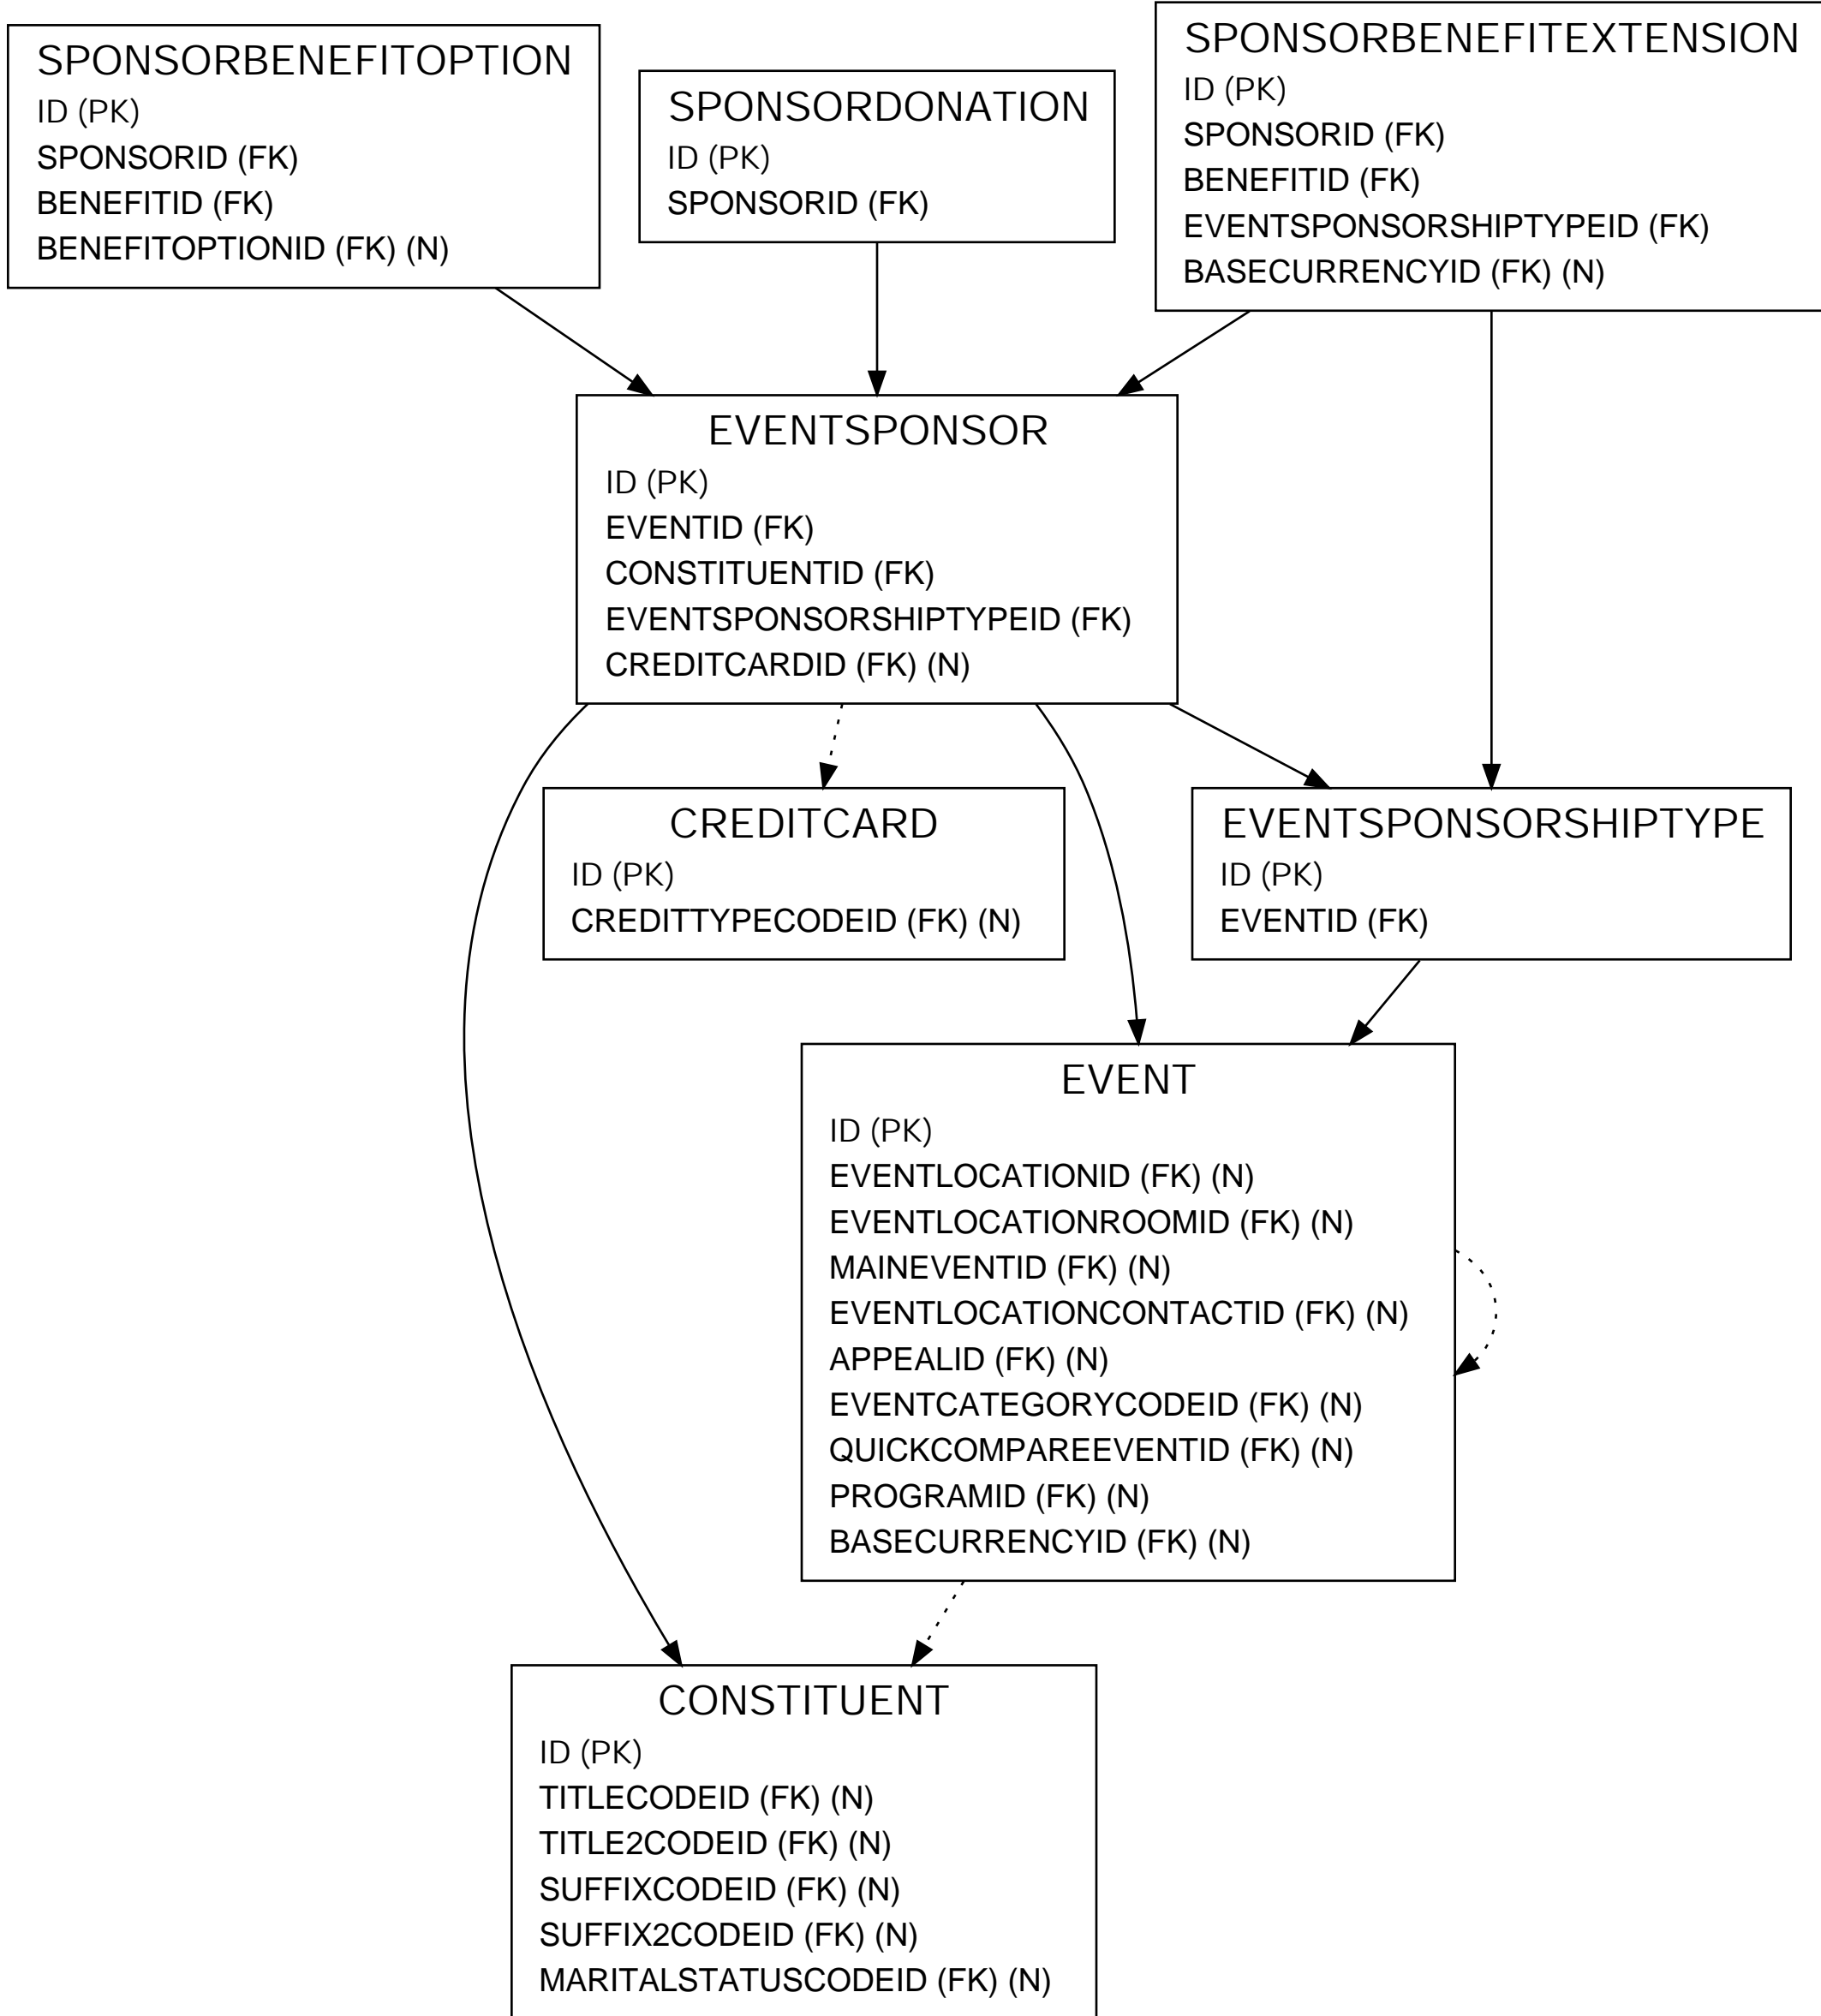

EVENTSPONSOR

LEGEND

<i>Italics</i>	= Primary Key Field
(FK)	= Foreign Key Field
(N)	= Nullable Field
—————	= One to One
—————▶	= One to Many
- - - - -	= Optional Data