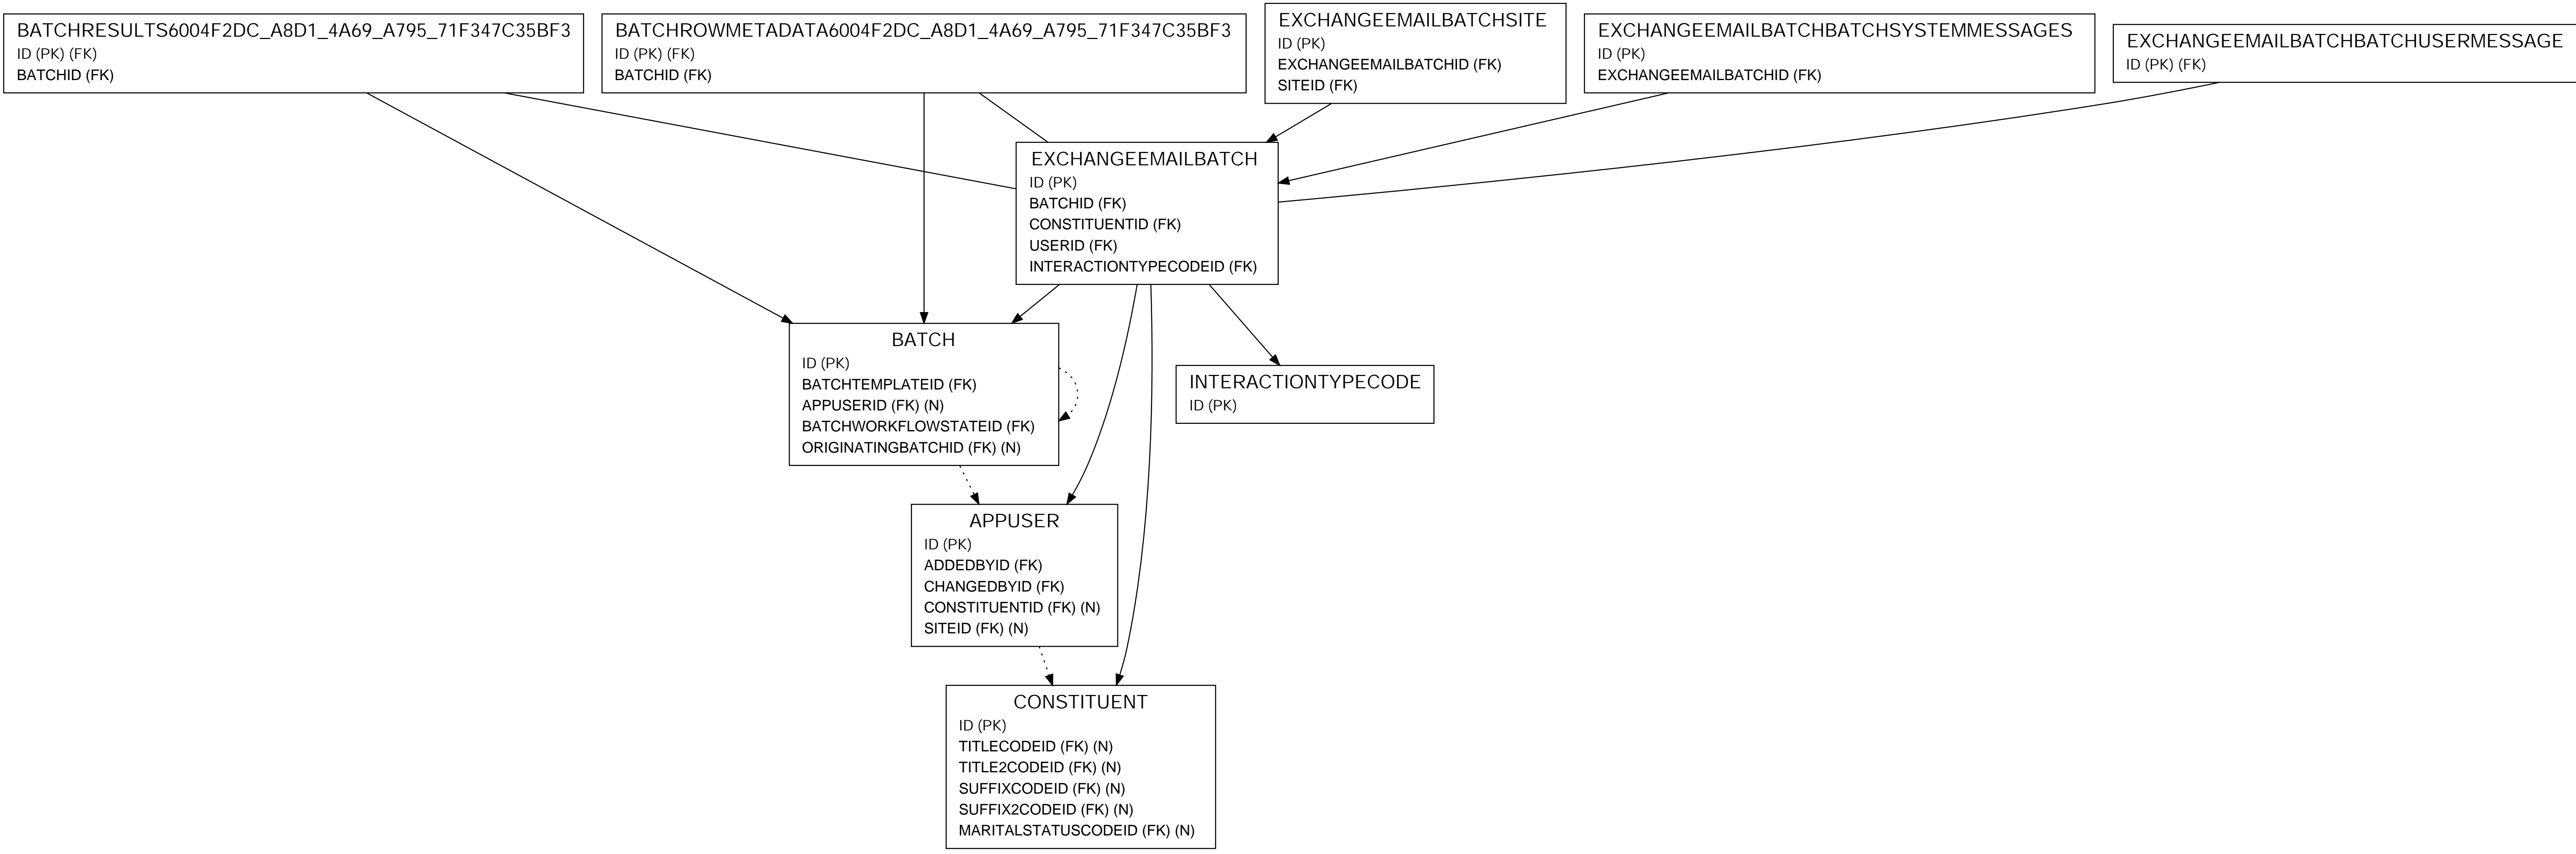

EXCHANGEEMAILBATCH

LEGEND

- Italics* = Primary Key Field
- (FK) = Foreign Key Field
- (N) = Nullable Field
- > = One to One
- > = One to Many
- - - - -> = Optional Data