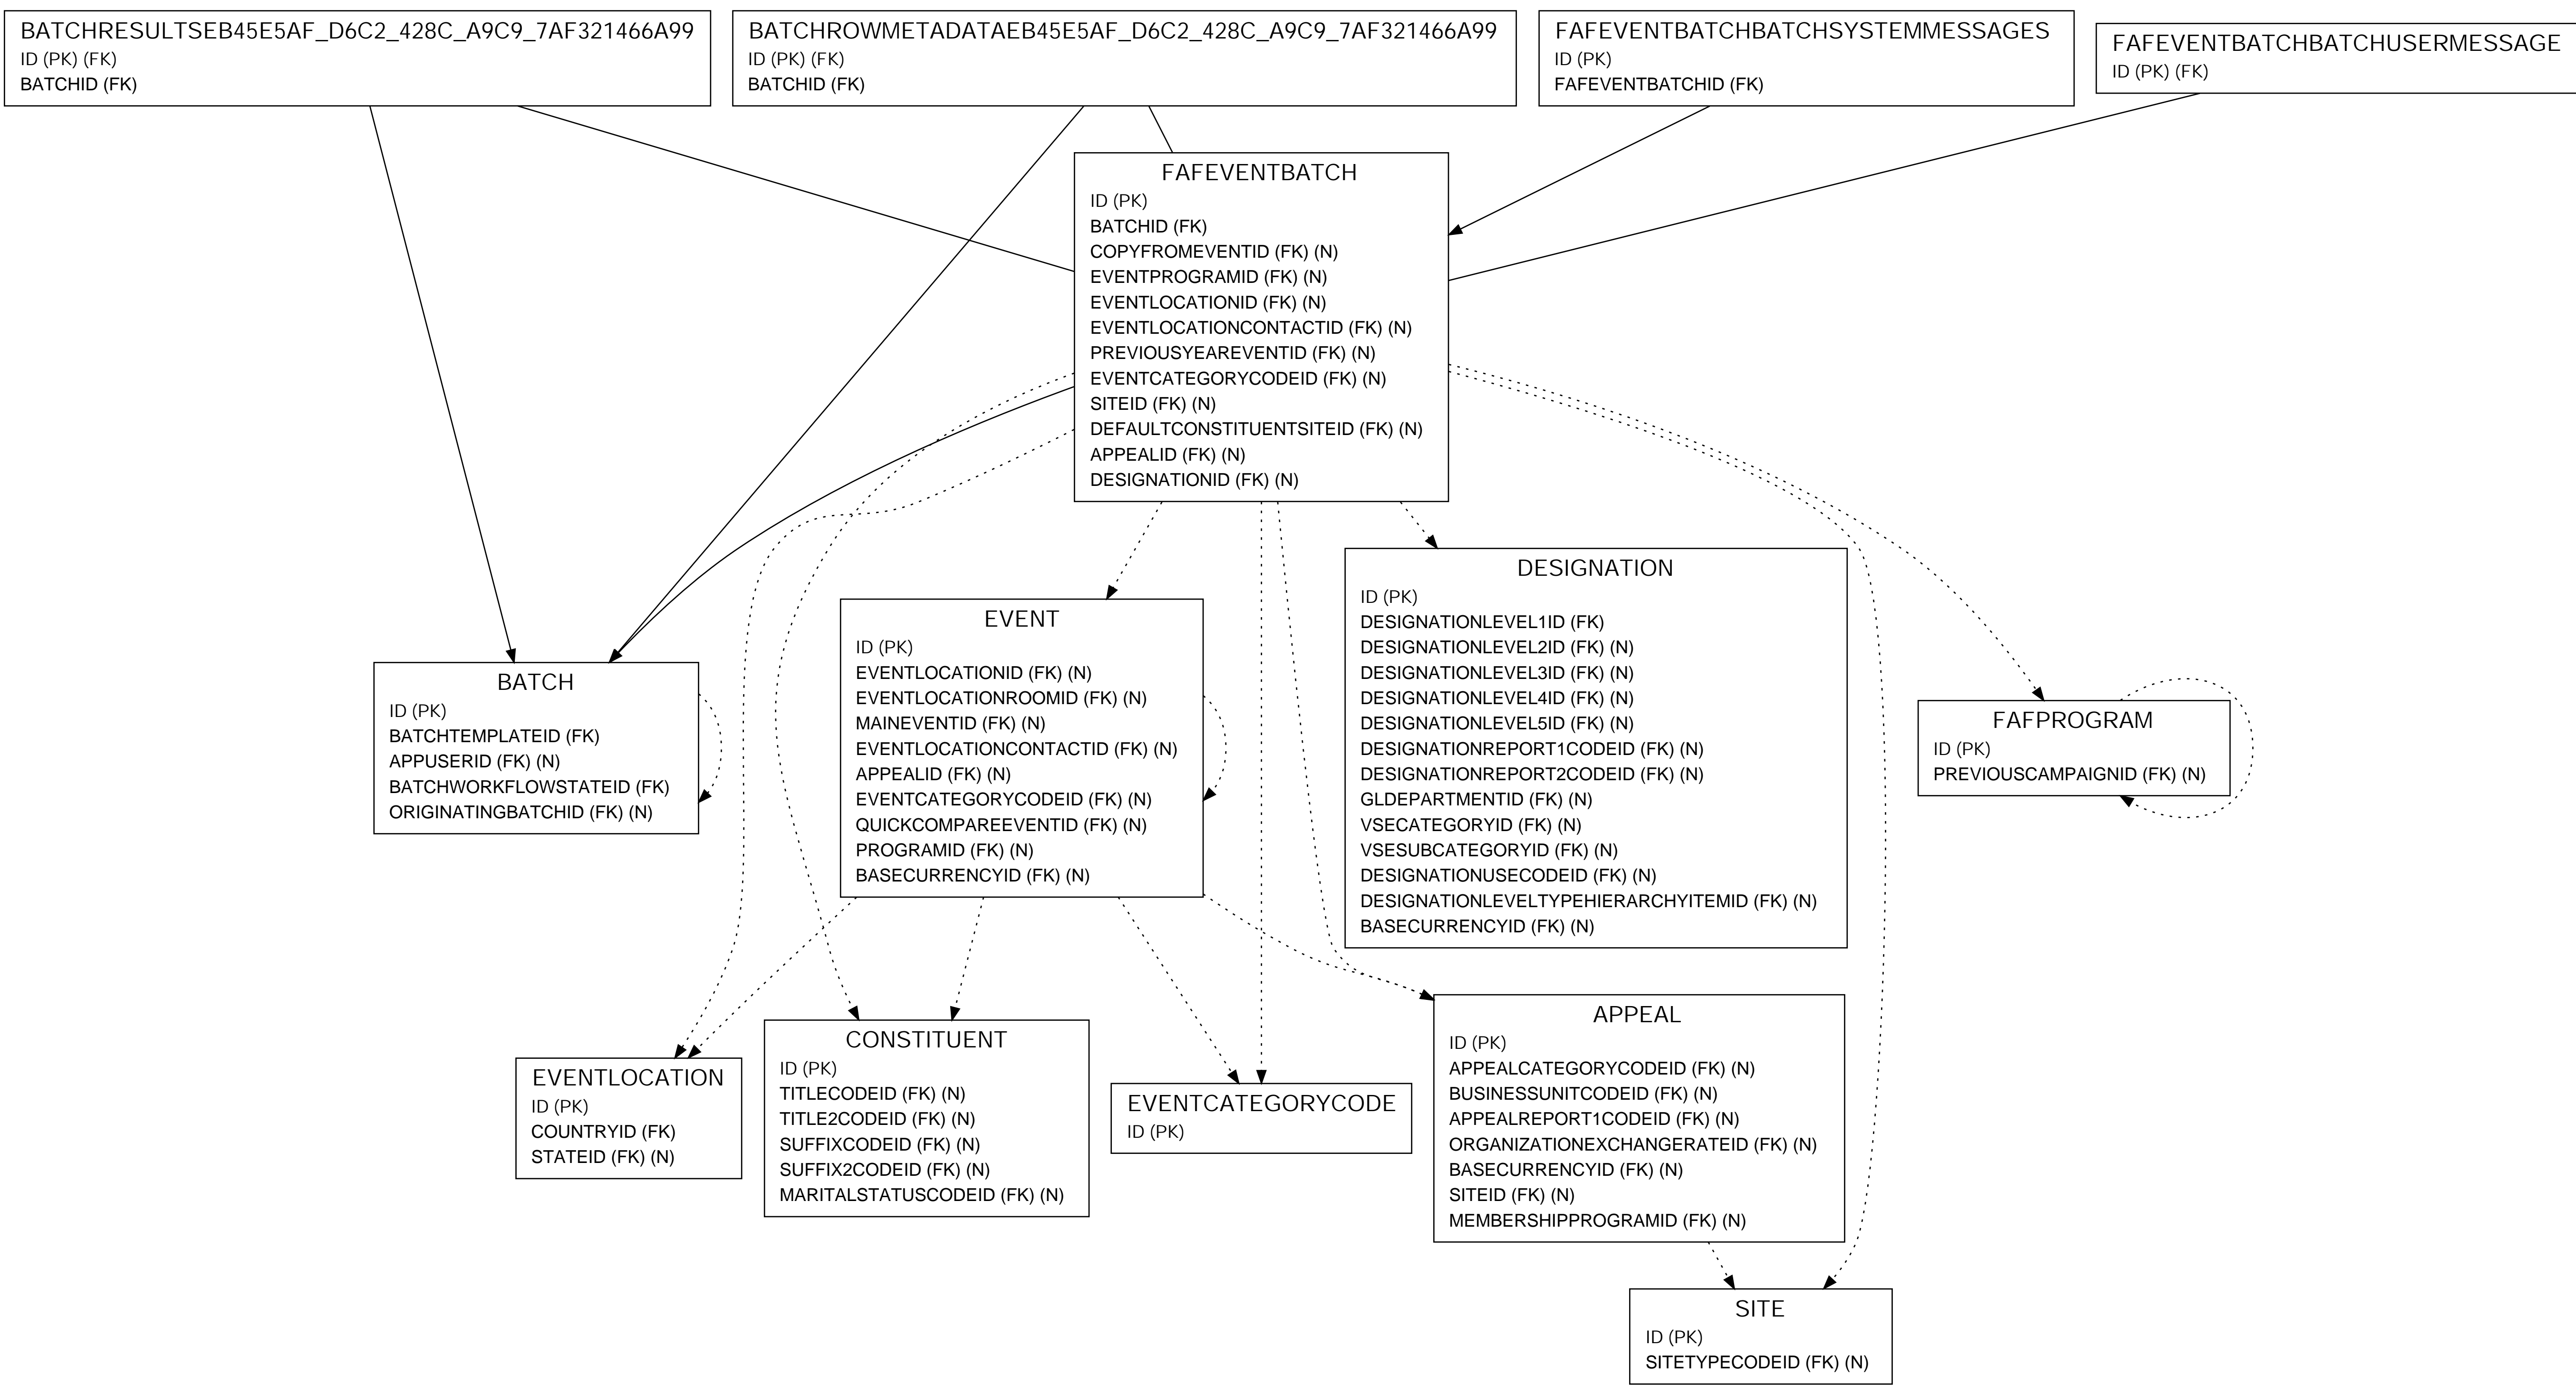

# FAFEVENTBATCH

**LEGEND**

- Italics* = Primary Key Field
- (FK) = Foreign Key Field
- (N) = Nullable Field
- > = One to One
- ▶ = One to Many
- - - - - = Optional Data