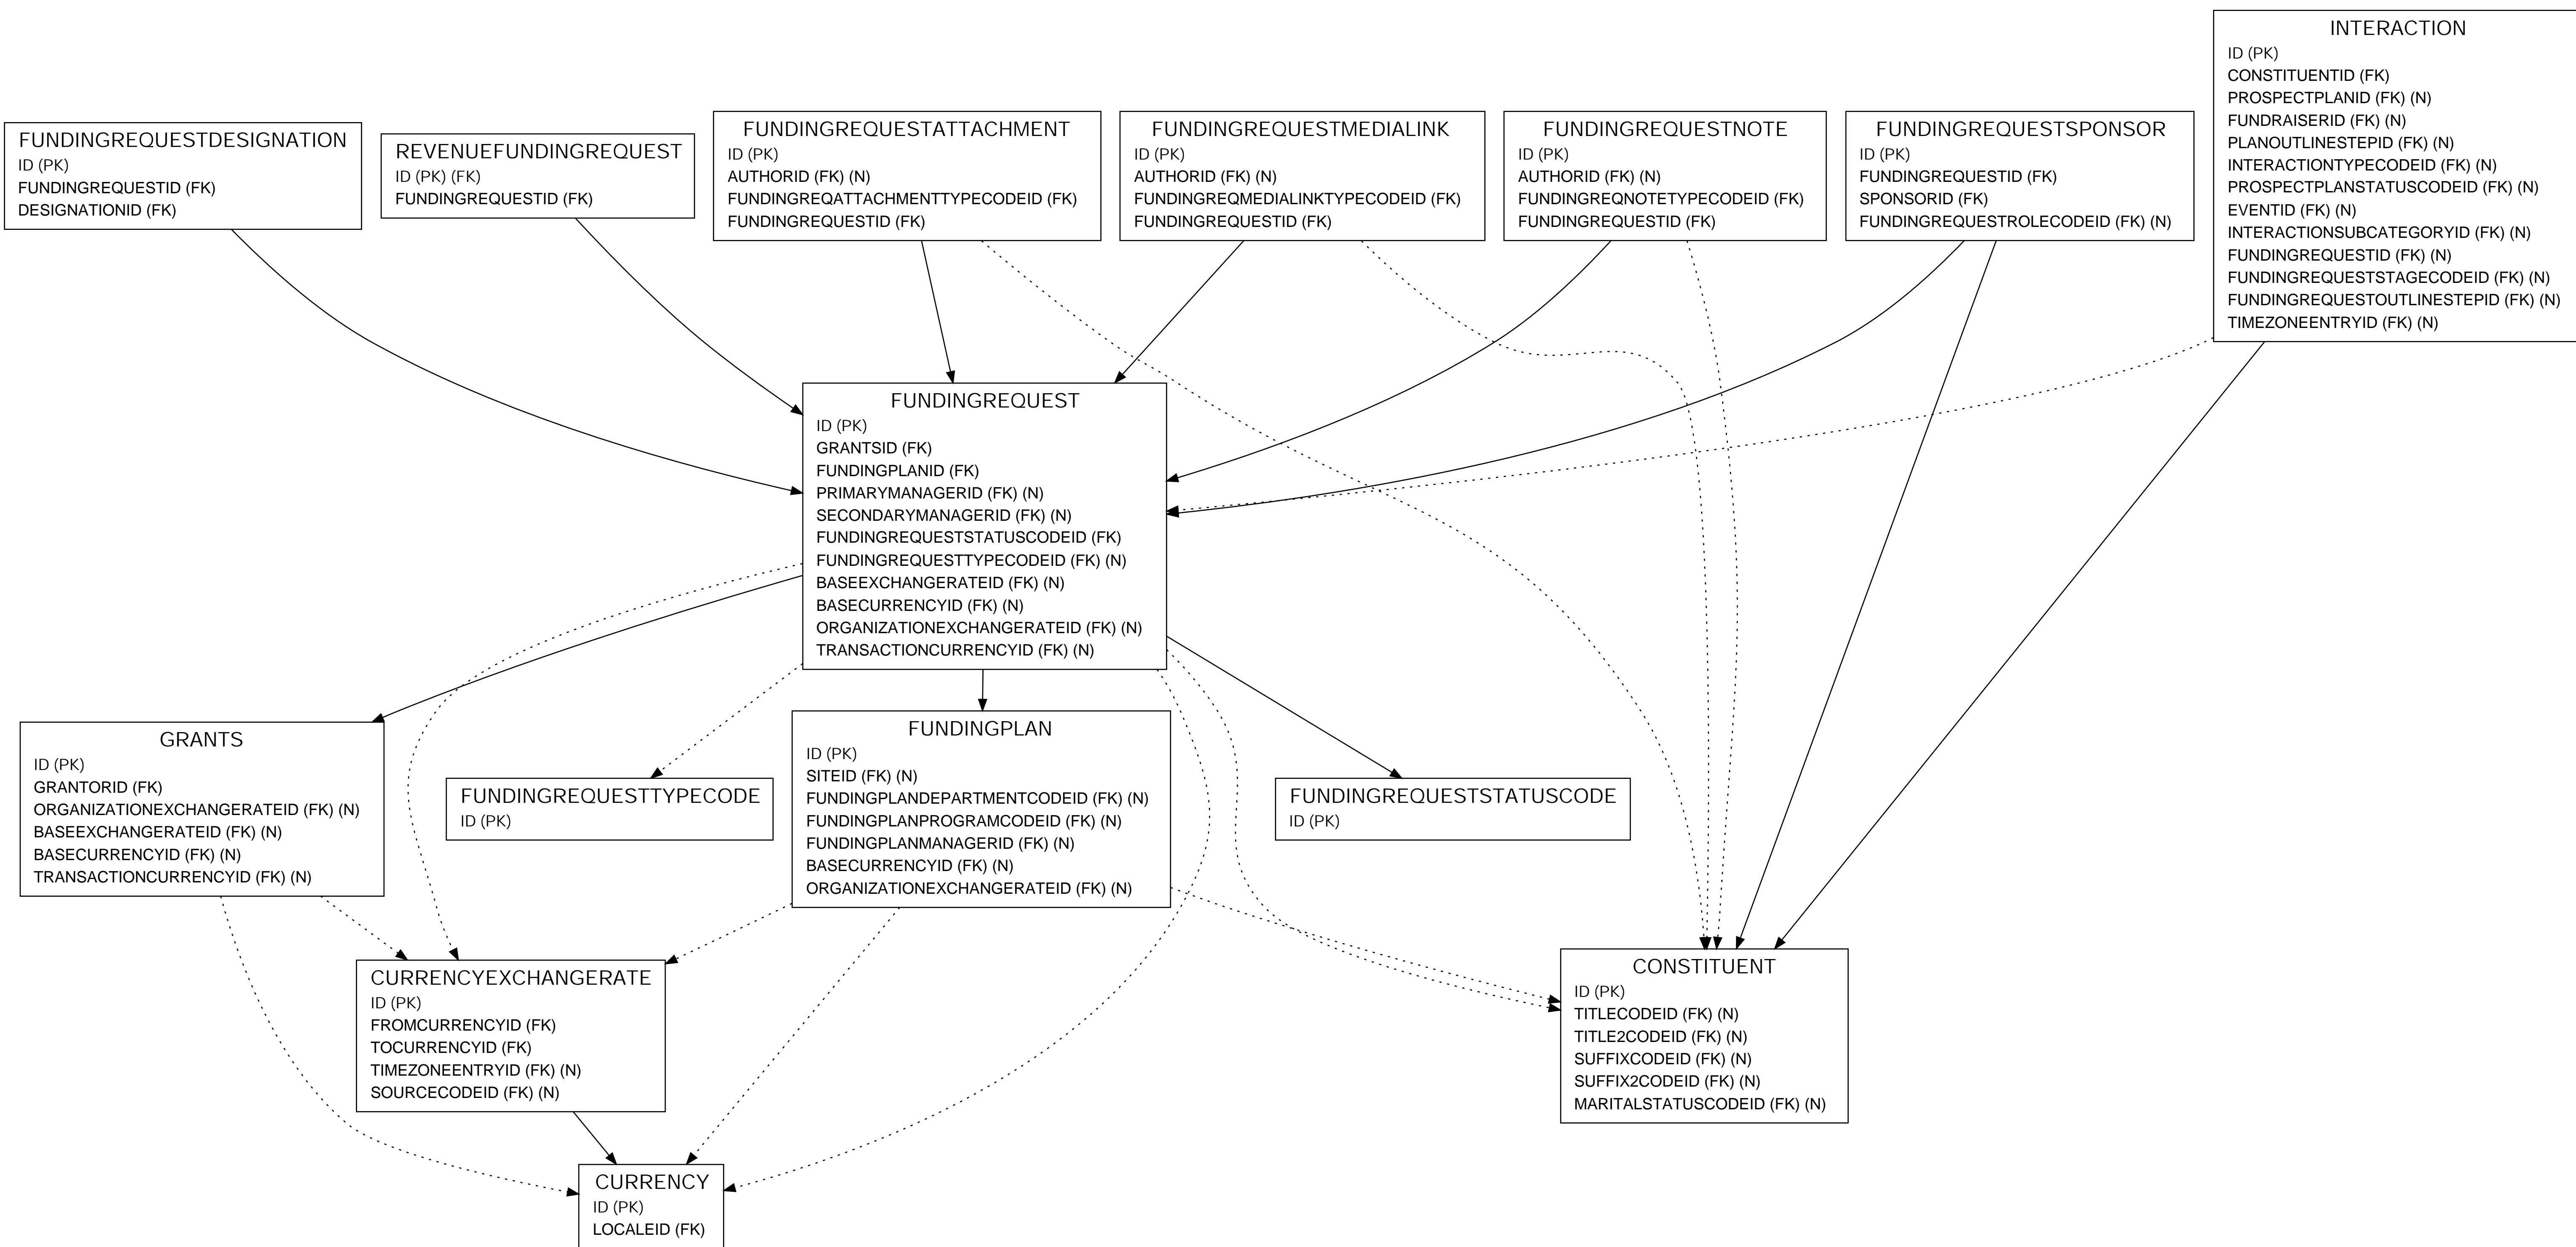

FUNDINGREQUEST

LEGEND

- Italics* = Primary Key Field
- (FK) = Foreign Key Field
- (N) = Nullable Field
- > = One to One
- ▶ = One to Many
- - - - - = Optional Data