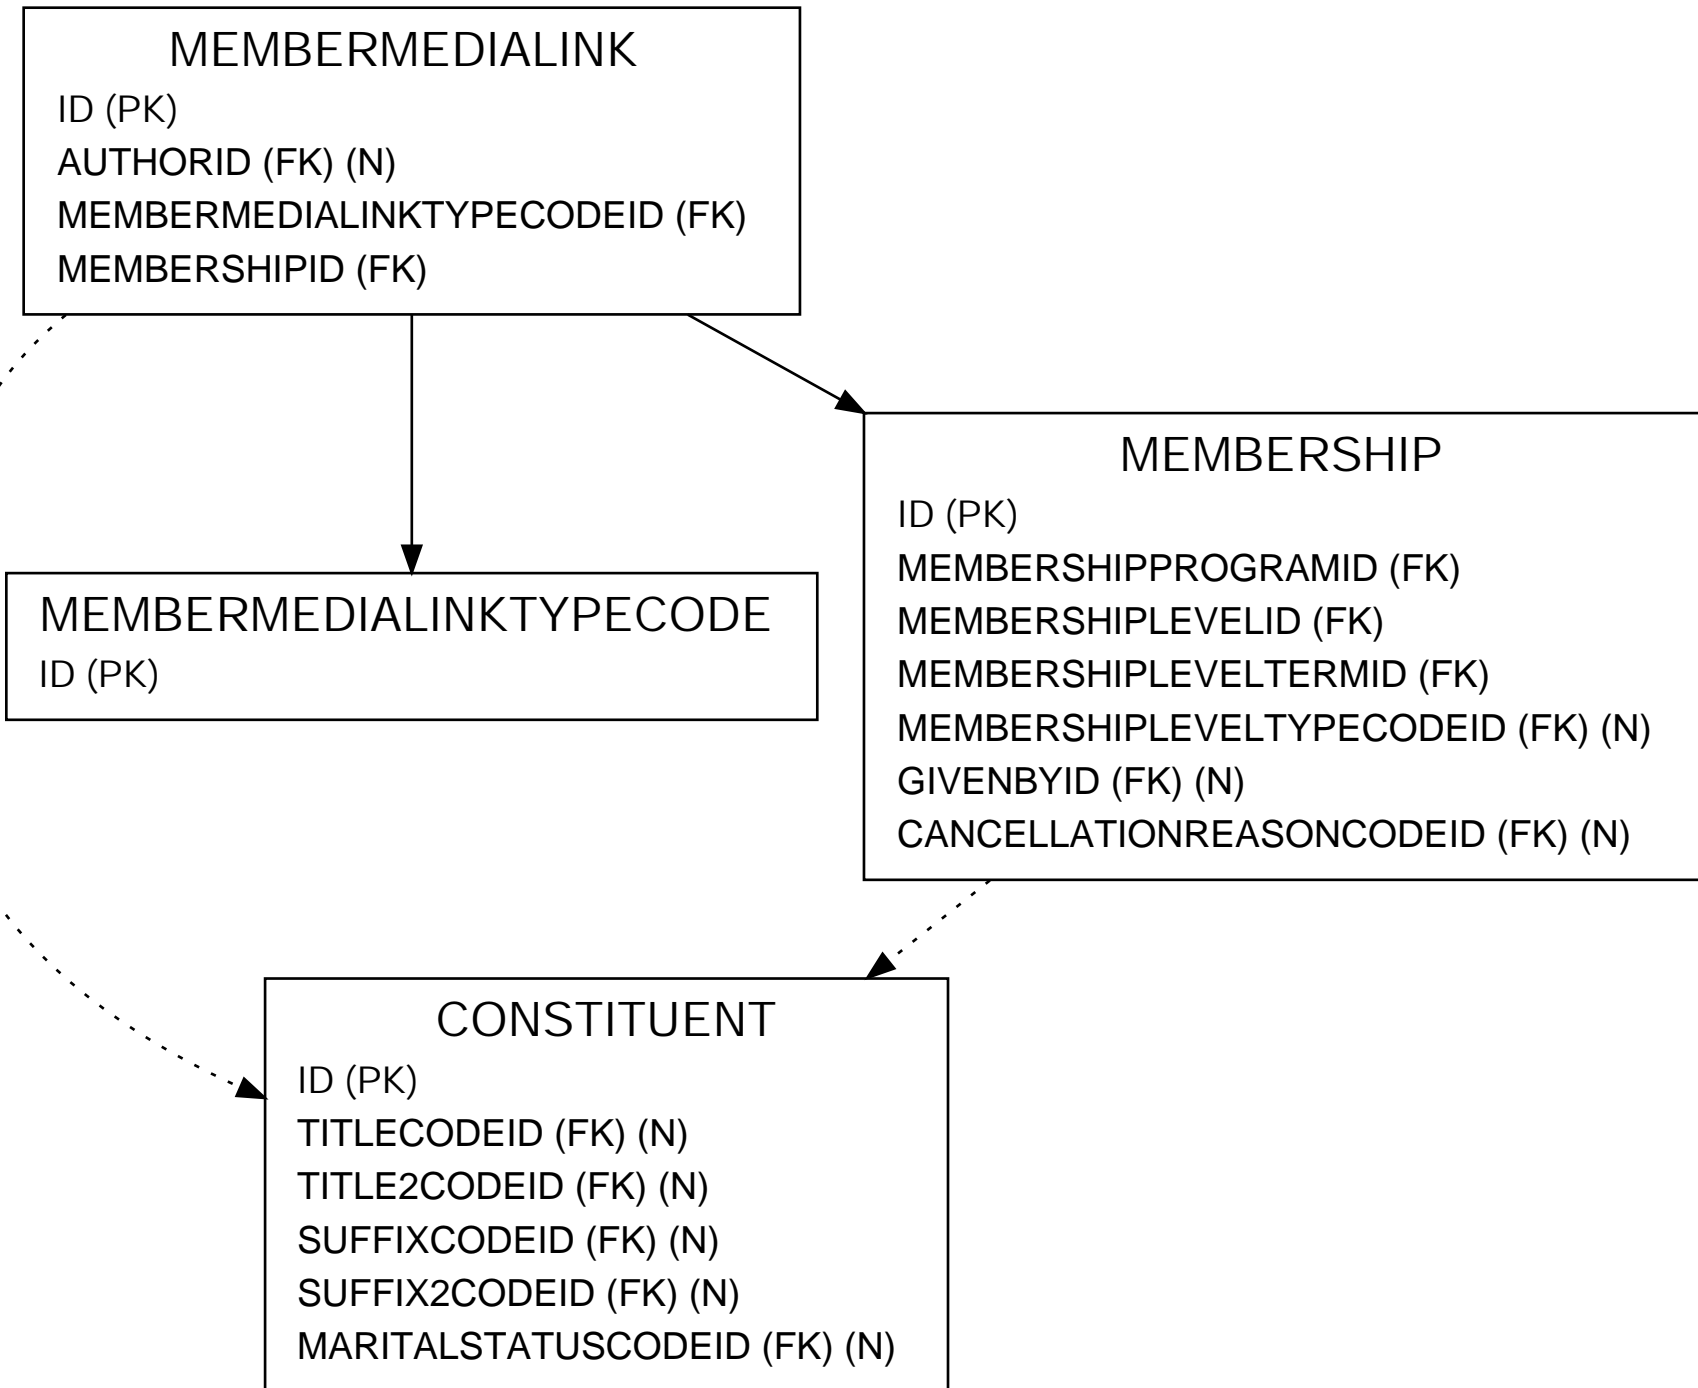

# MEMBERMEDIALINK

## LEGEND

*Italics*

(FK)

(N)

—————

—————▶

- - - - -

= Primary Key Field

= Foreign Key Field

= Nullable Field

= One to One

= One to Many

= Optional Data