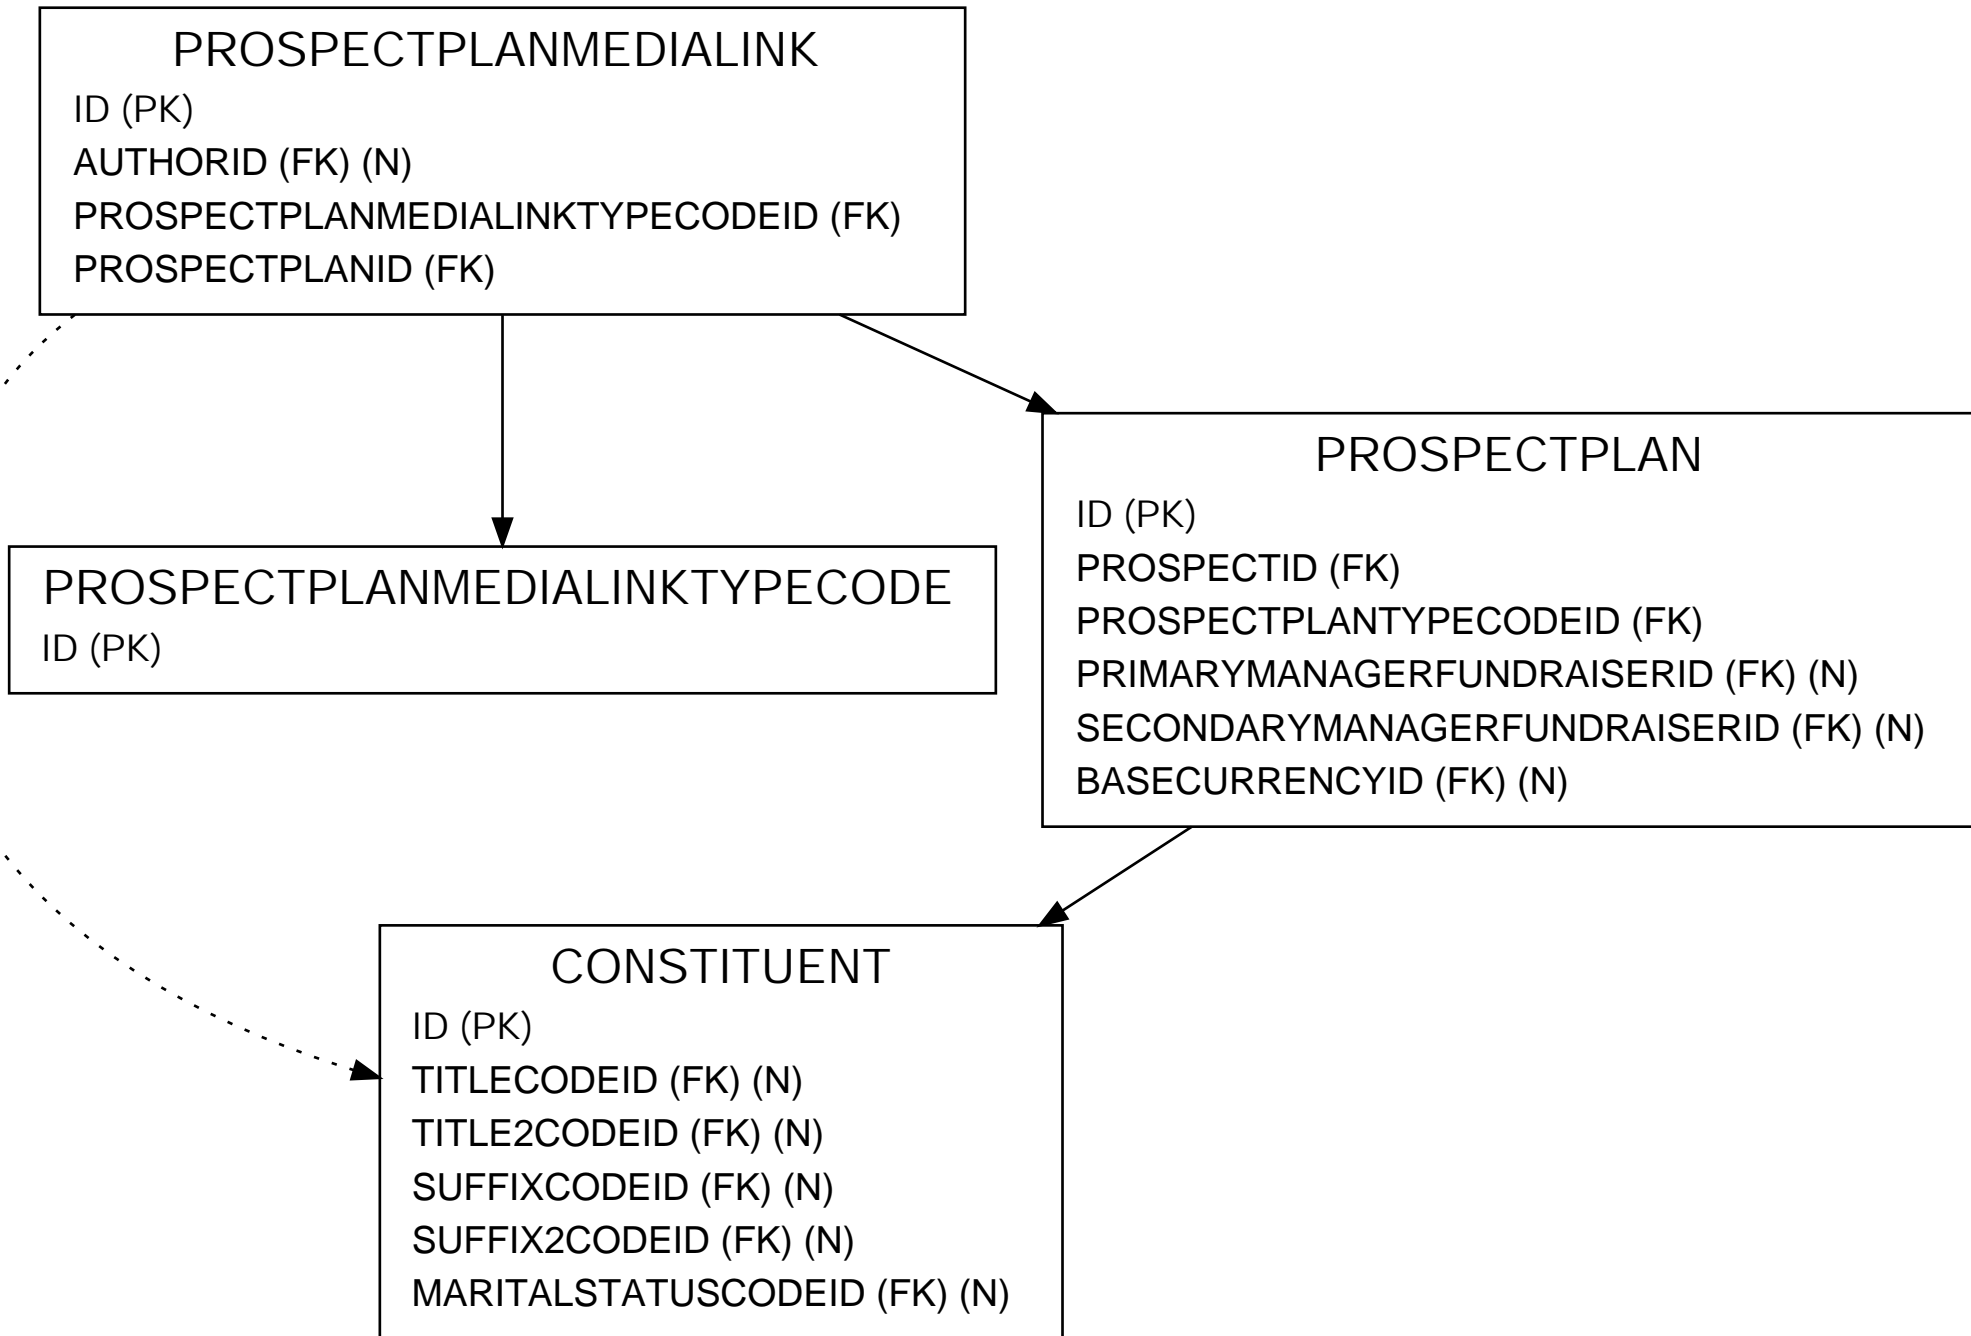

PROSPECTPLANMEDIALINK

LEGEND

Italics

(FK)

(N)

—————→

—————→

- - - - -→

= Primary Key Field

= Foreign Key Field

= Nullable Field

= One to One

= One to Many

= Optional Data