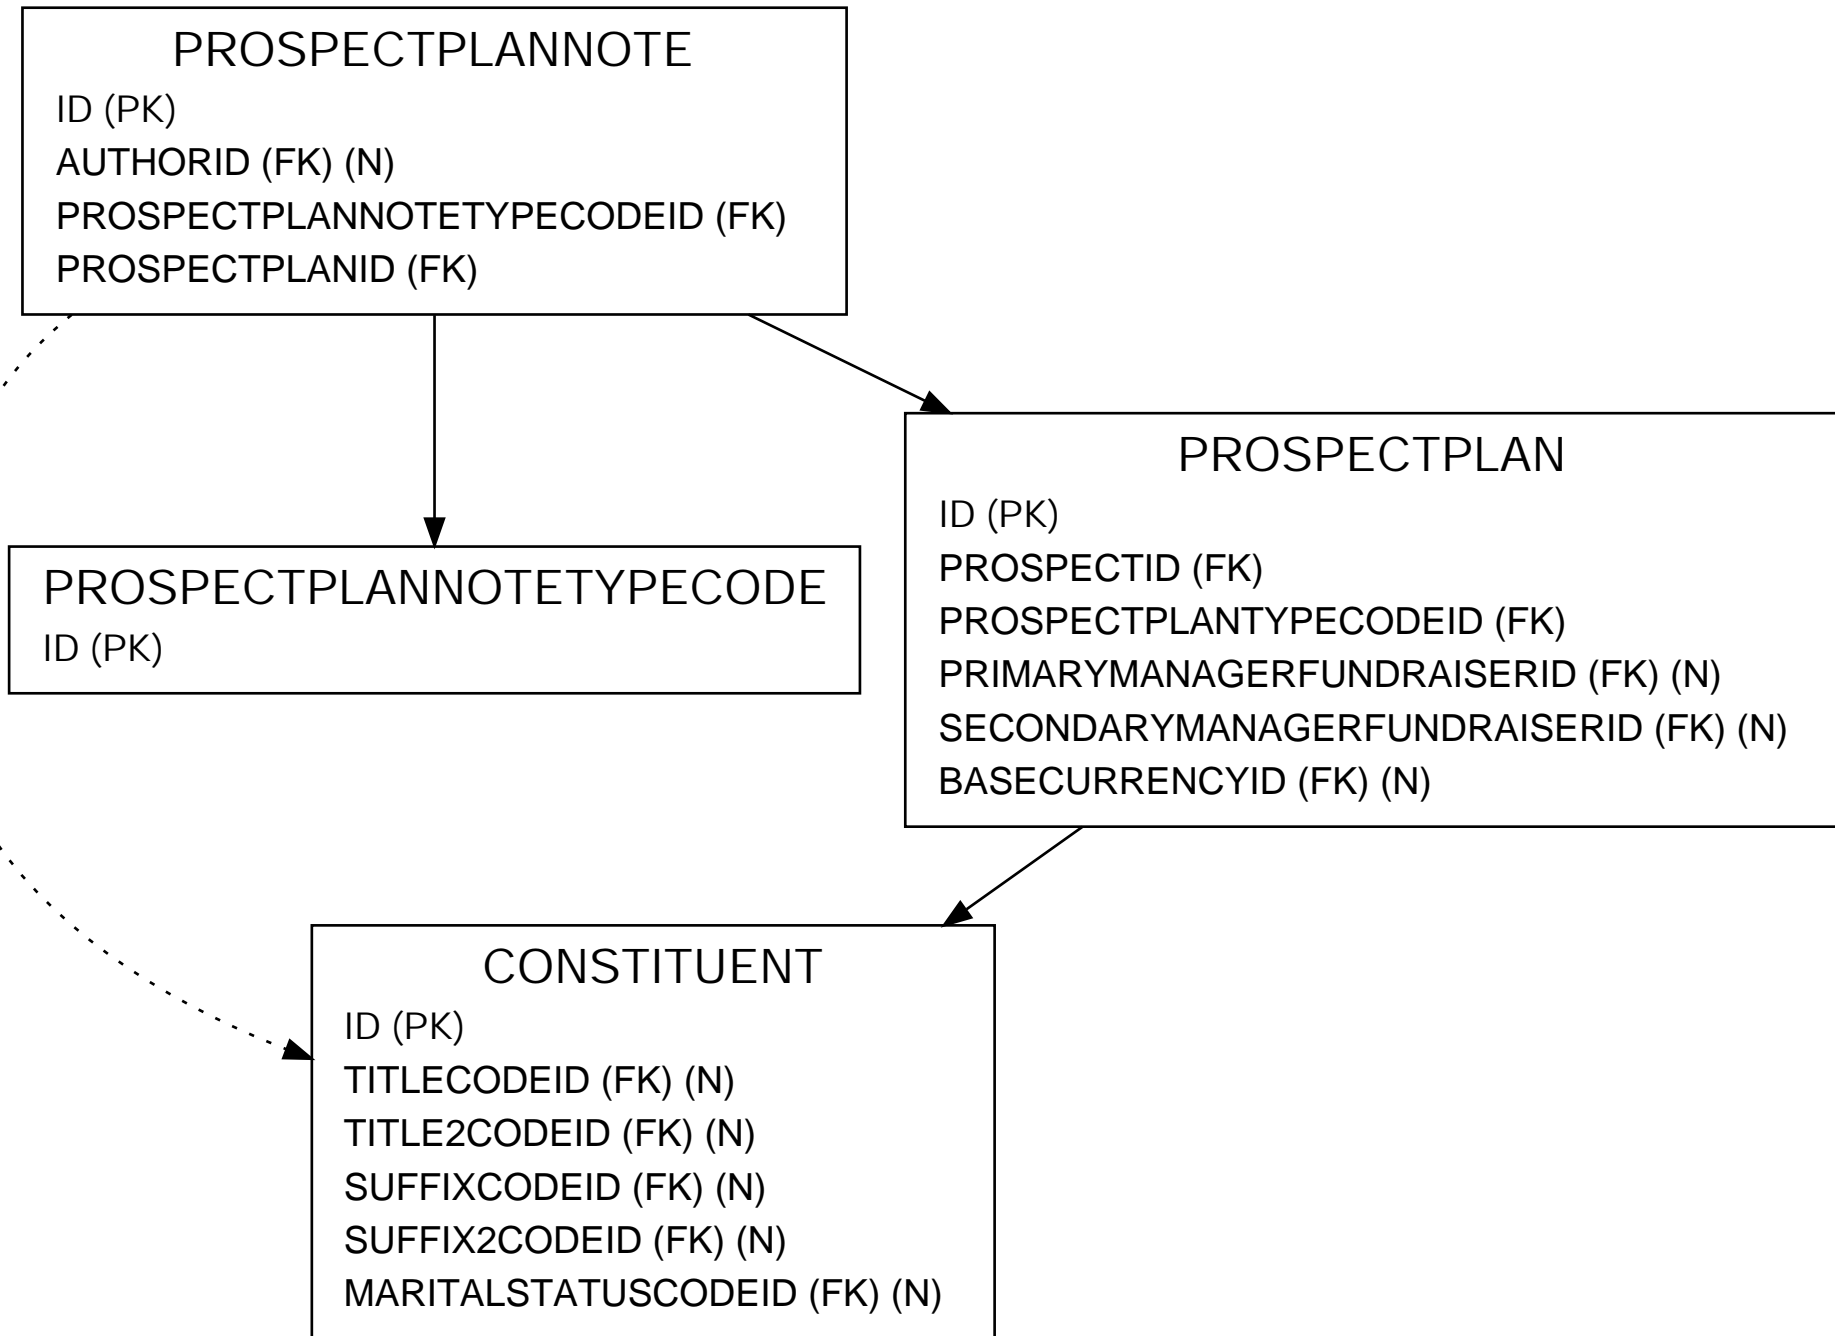

PROSPECTPLANNOTE

LEGEND

Italics

(FK)

(N)

—————

—————▶

- - - - -

= Primary Key Field

= Foreign Key Field

= Nullable Field

= One to One

= One to Many

= Optional Data