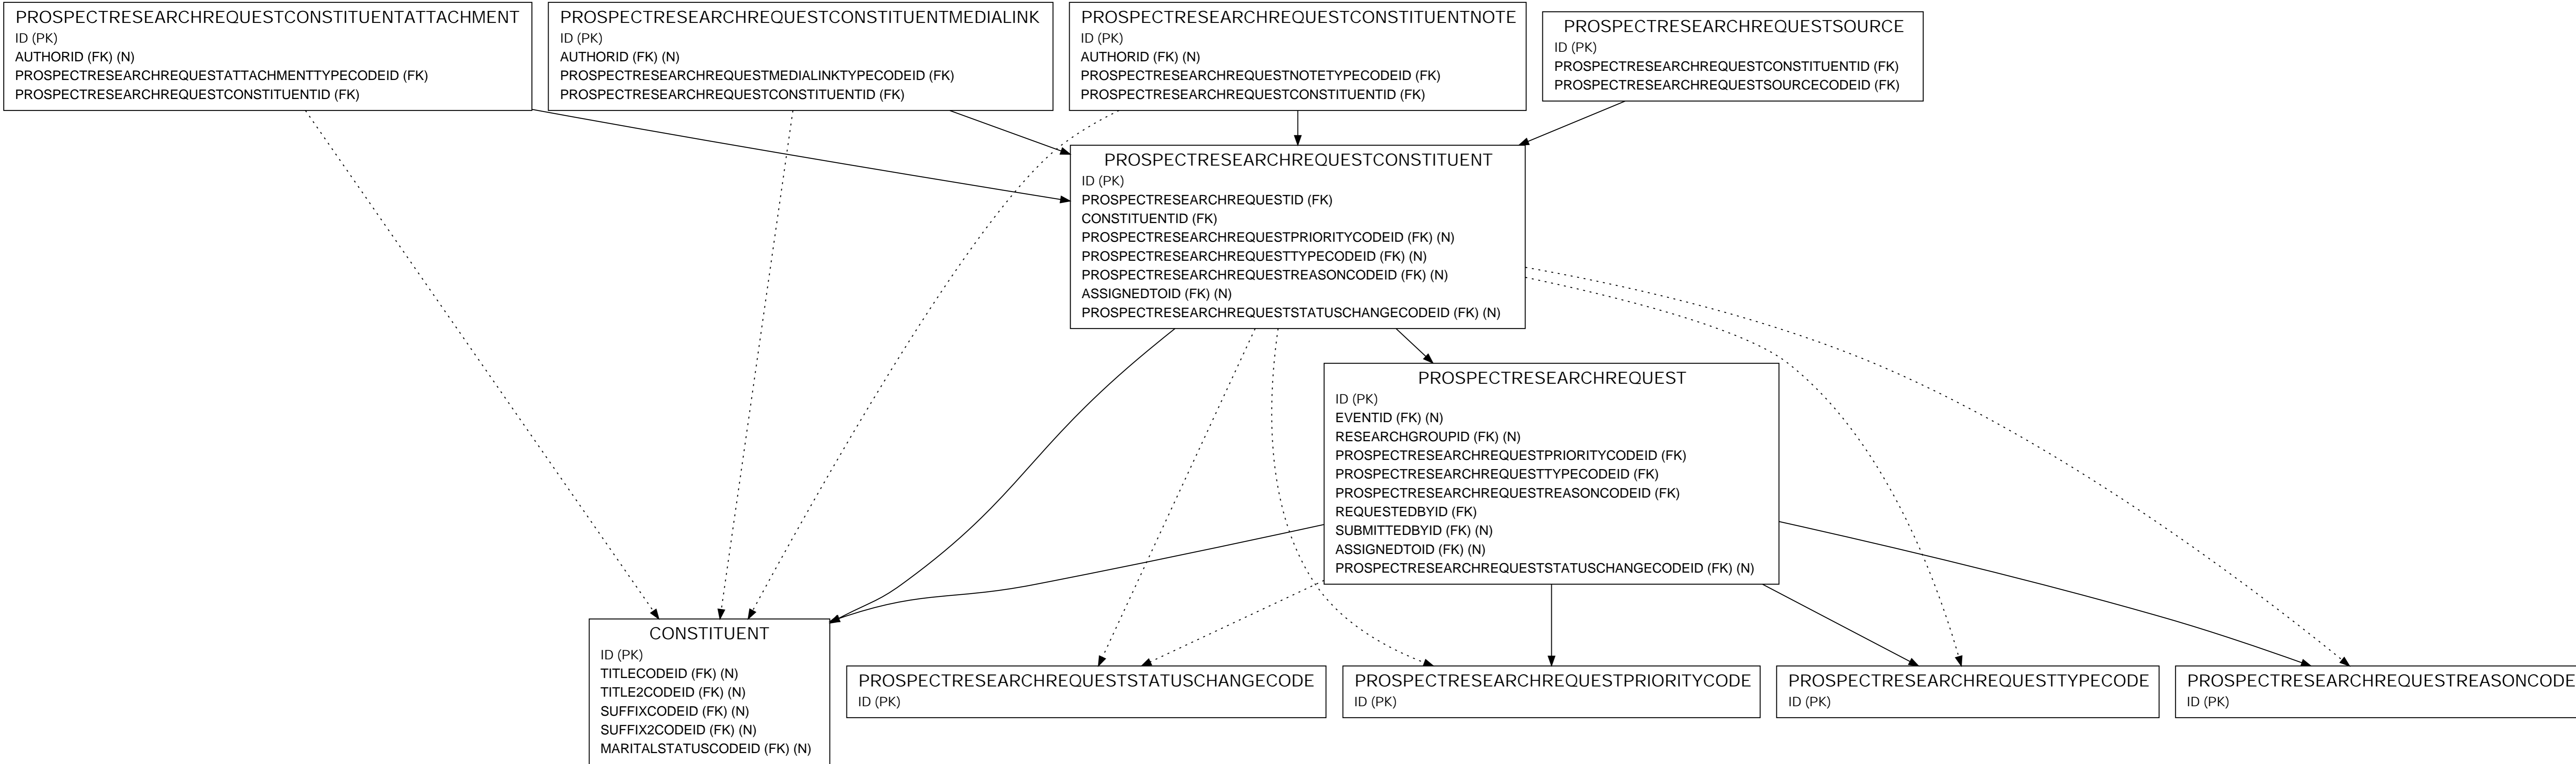

# PROSPECTRESEARCHREQUESTCONSTITUENT

**LEGEND**

- Italics* = Primary Key Field
- (FK) = Foreign Key Field
- (N) = Nullable Field
- > = One to One
- ▶ = One to Many
- - - - - = Optional Data