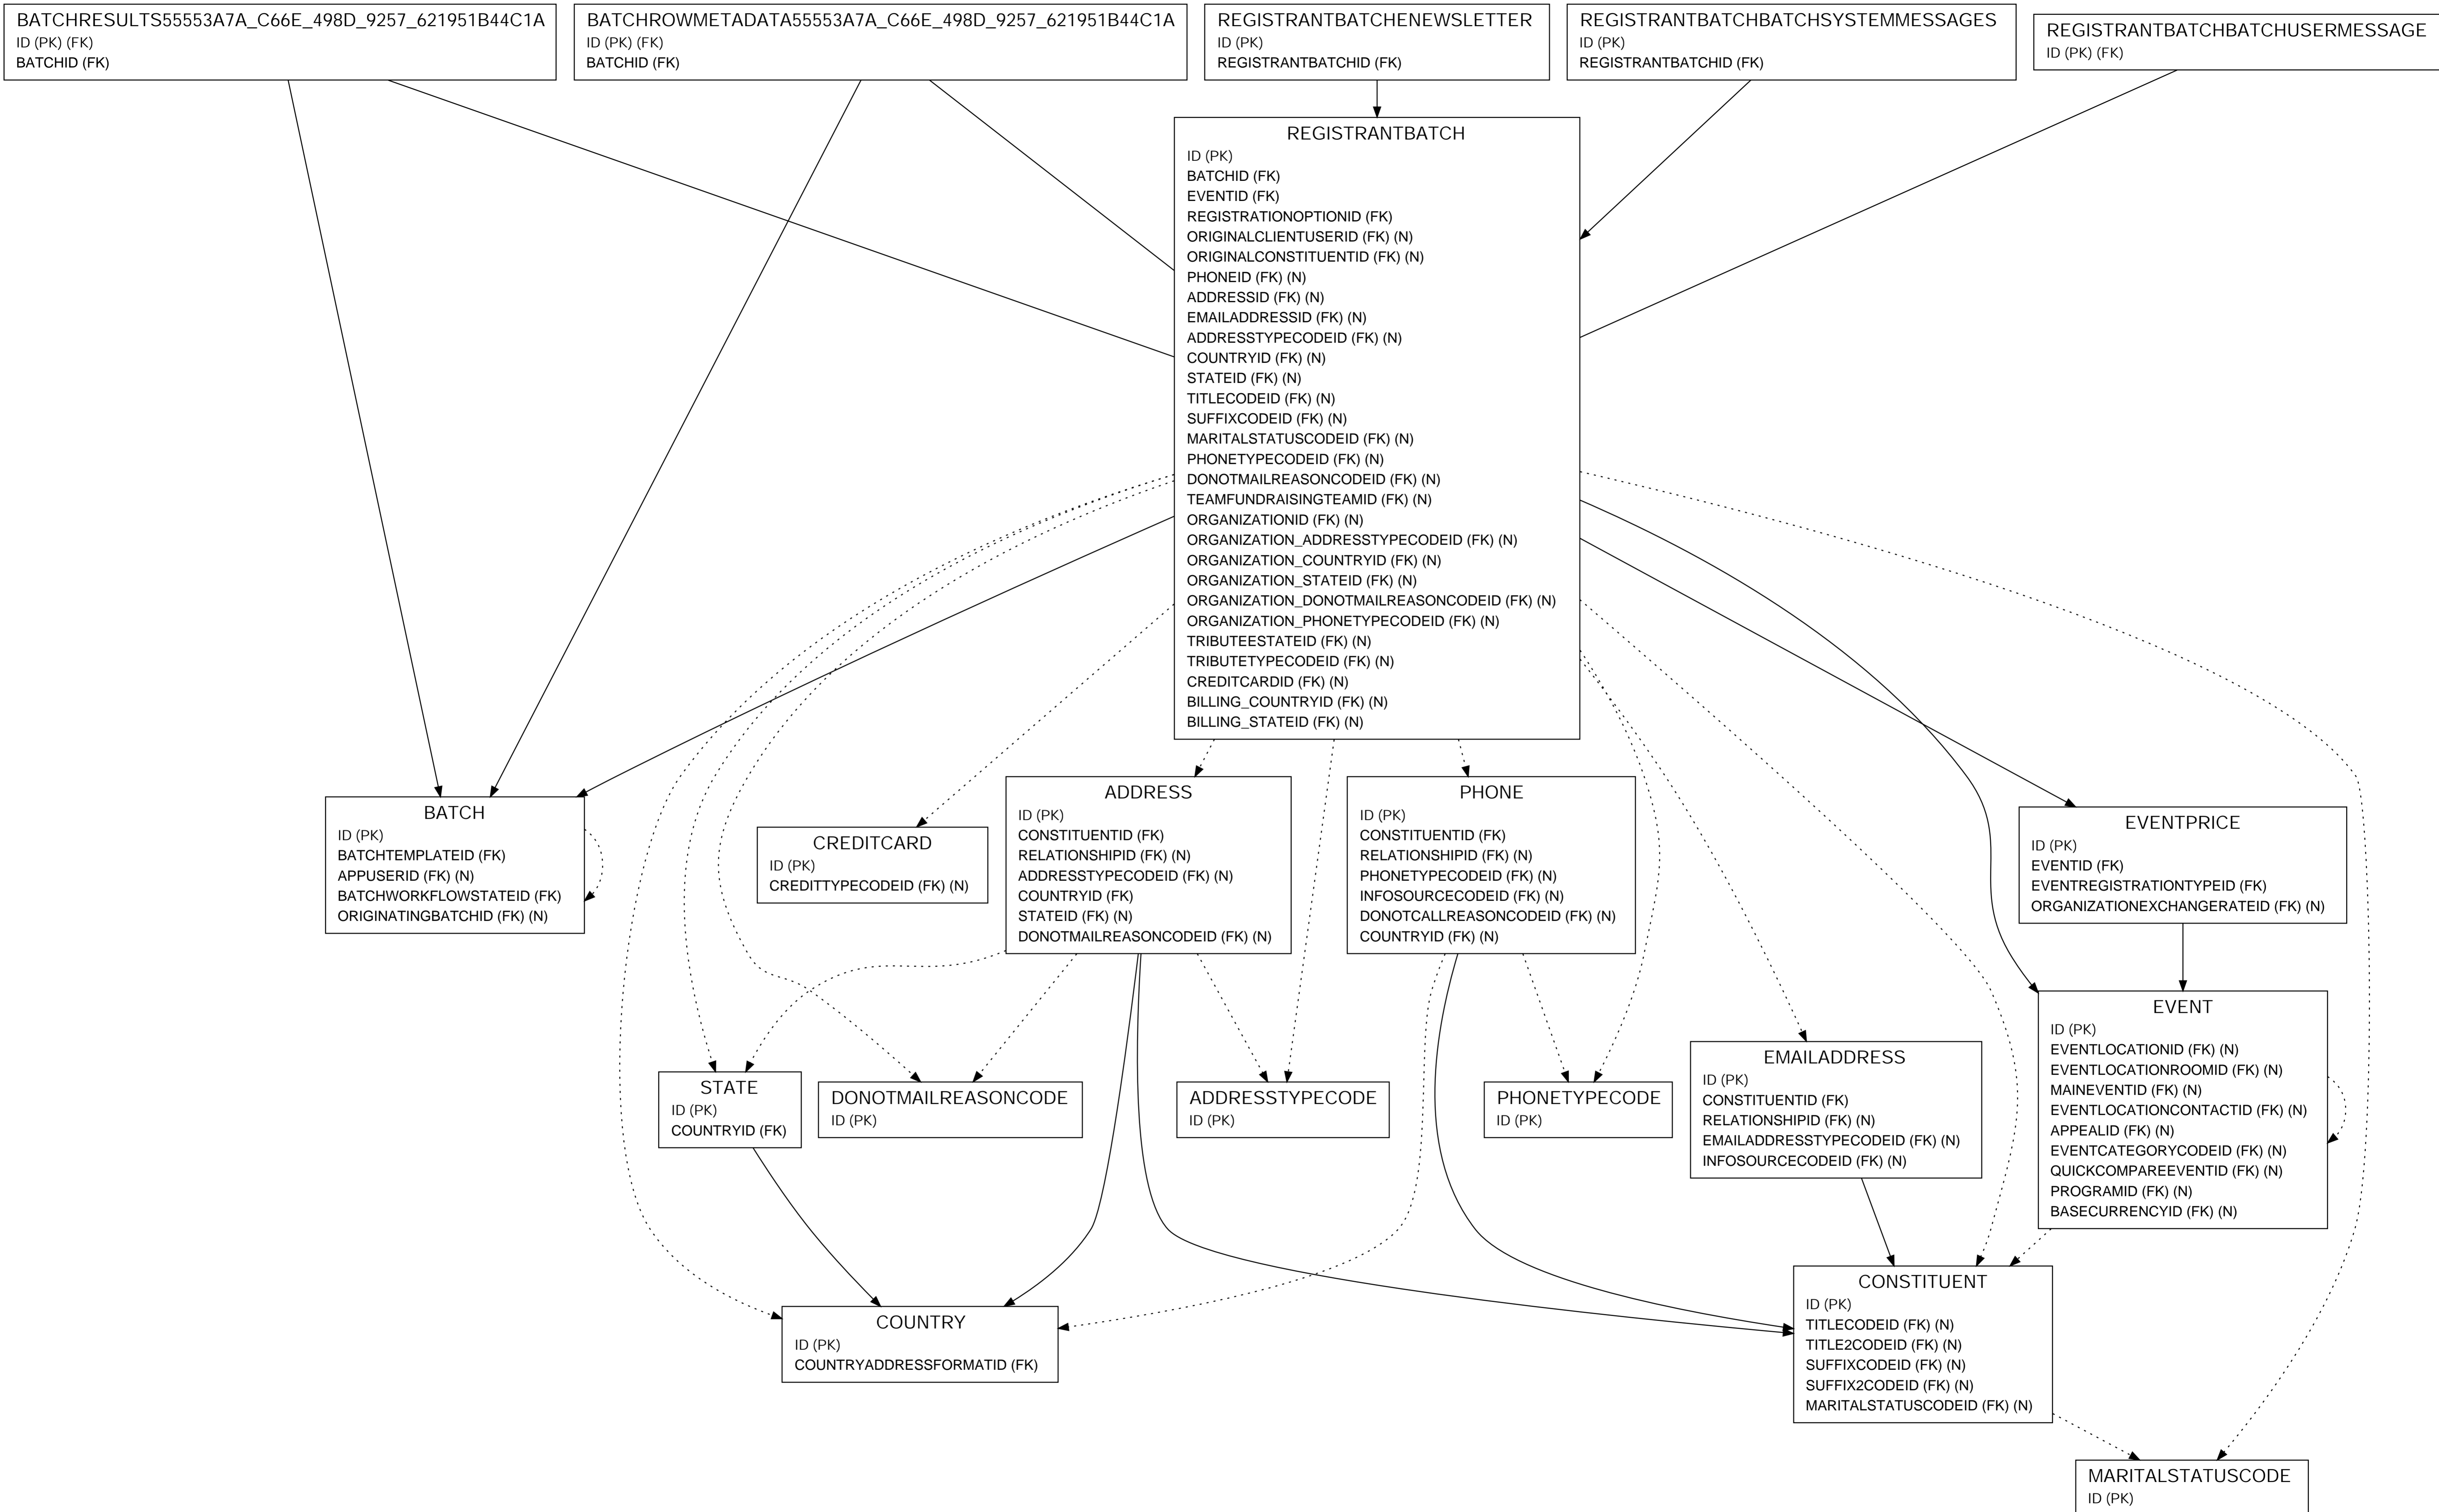

# REGISTRANTBATCH (ADDRESS-STATE)

**LEGEND**

- Italics* = Primary Key Field
- (FK) = Foreign Key Field
- (N) = Nullable Field
- ▶ = One to One
- ▶ = One to Many
- - - - - = Optional Data