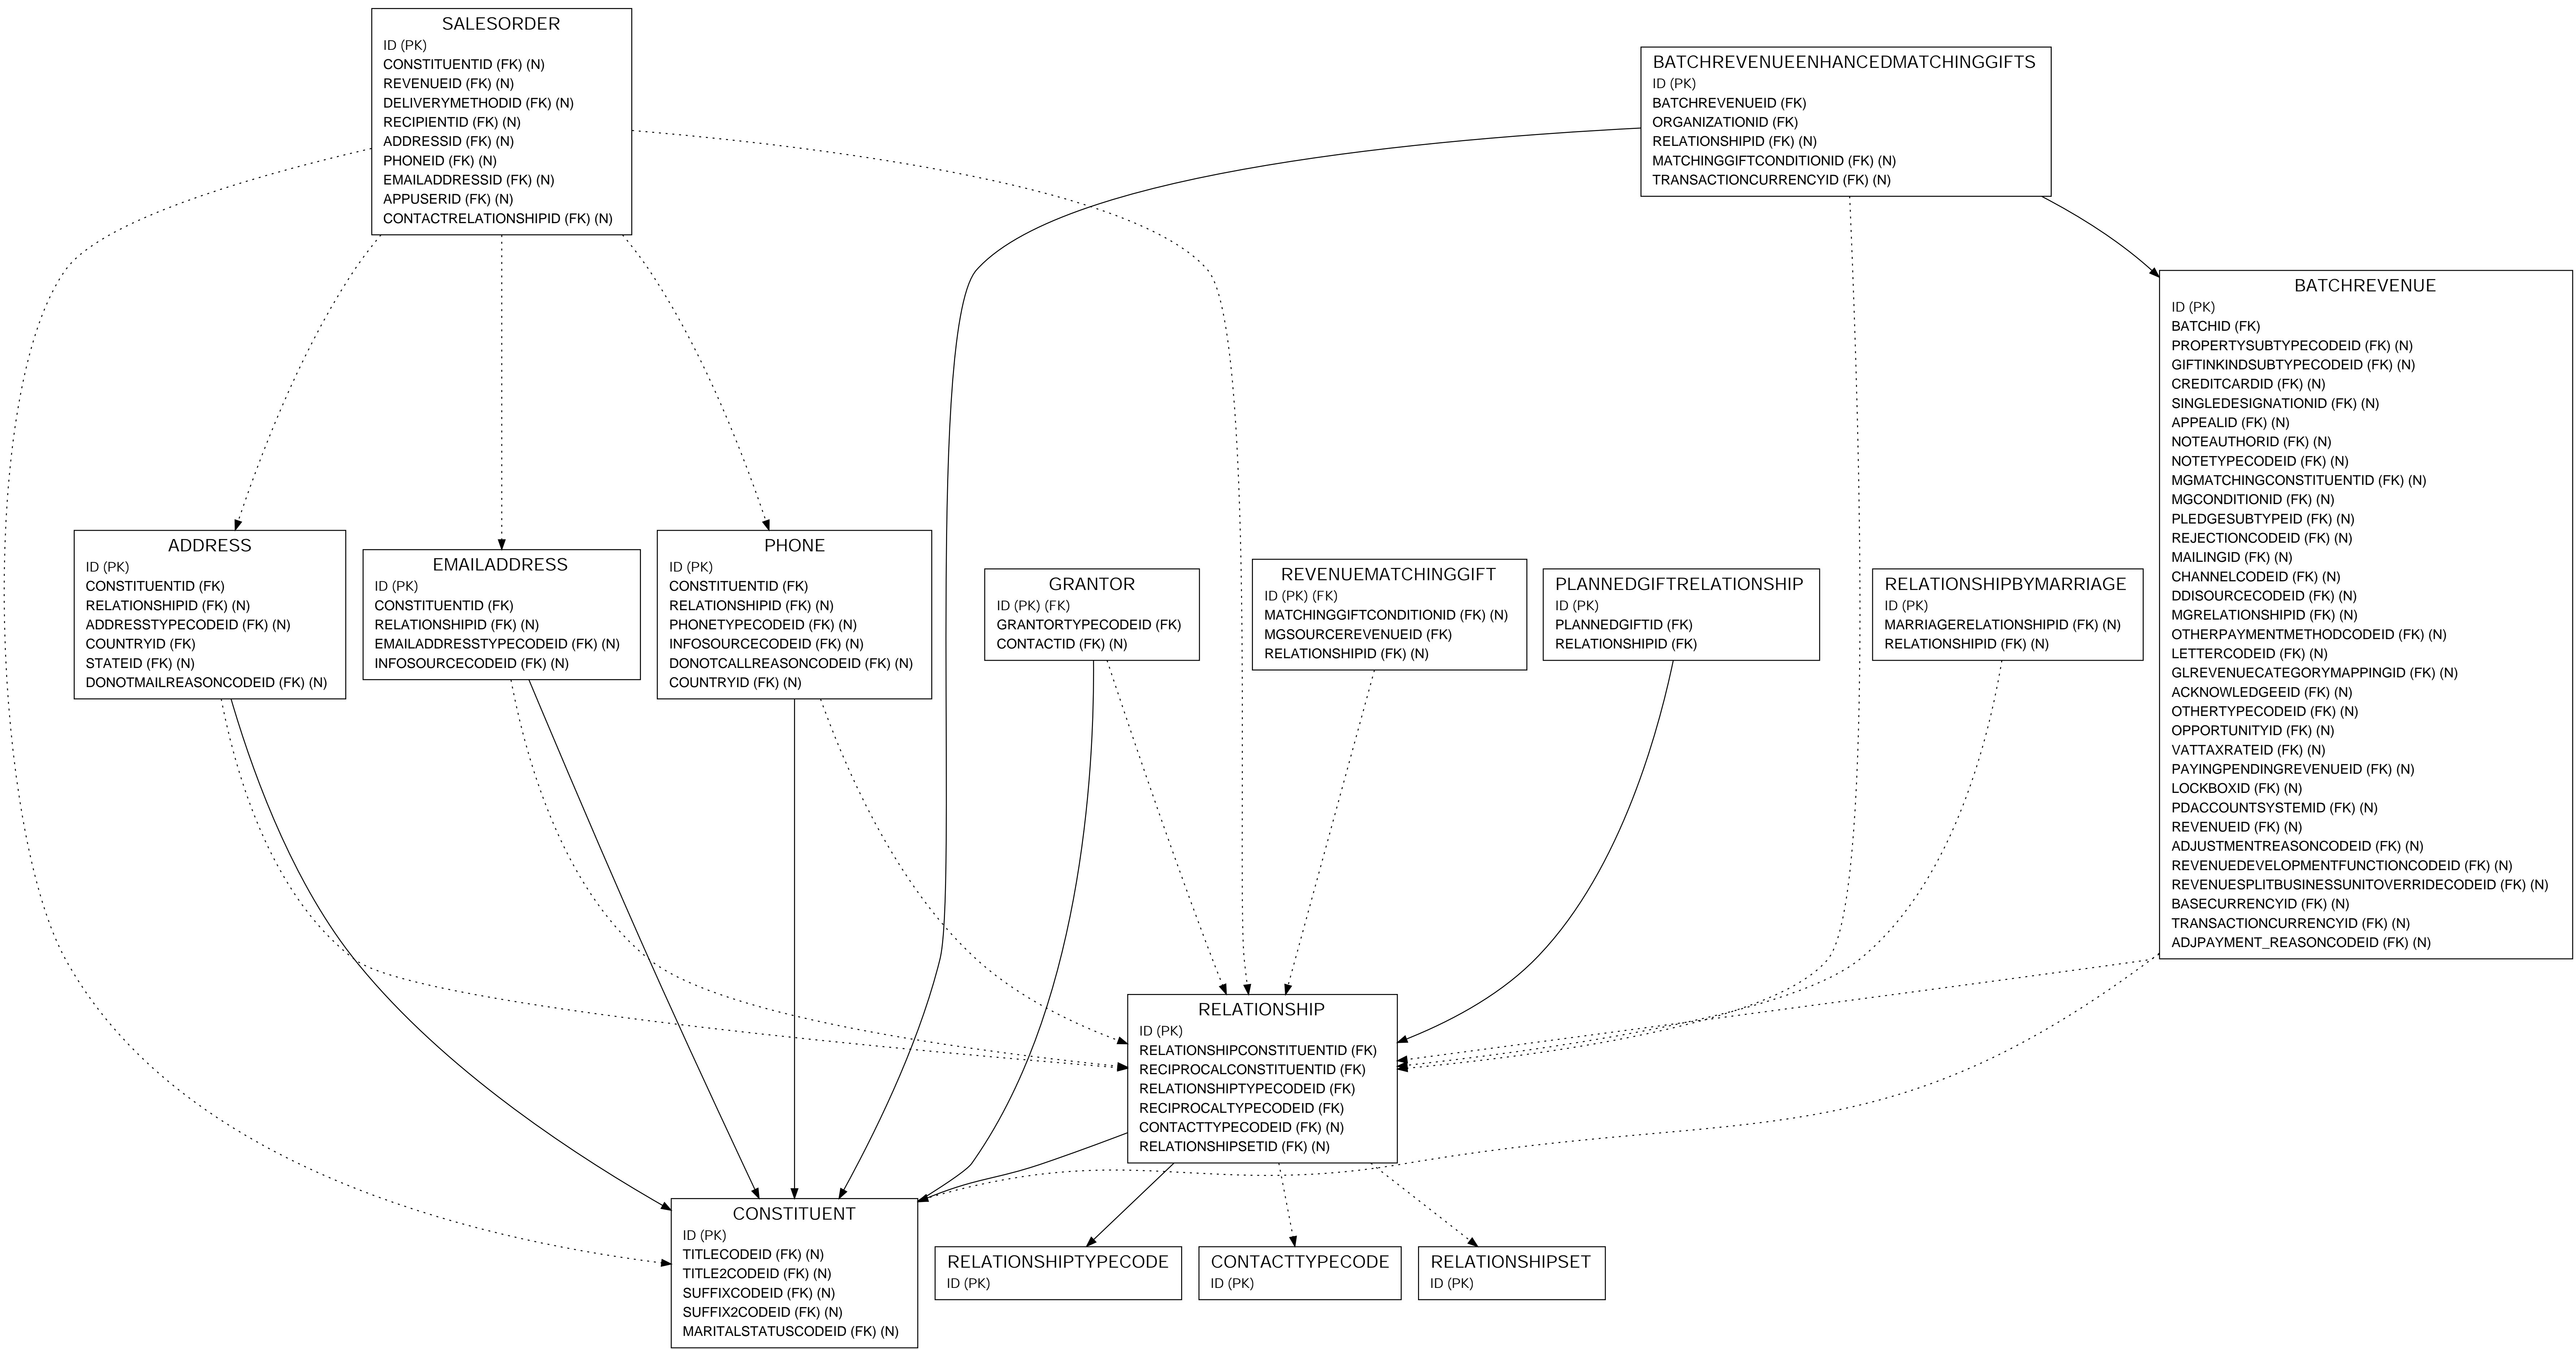

RELATIONSHIP

| LEGEND | |
|---------------|---------------------|
| <i>Italic</i> | = Primary Key Field |
| (FK) | = Foreign Key Field |
| (N) | = Nullable Field |
| —————▶ | = One to One |
| —————▶ | = One to Many |
| - - - - -▶ | = Optional Data |