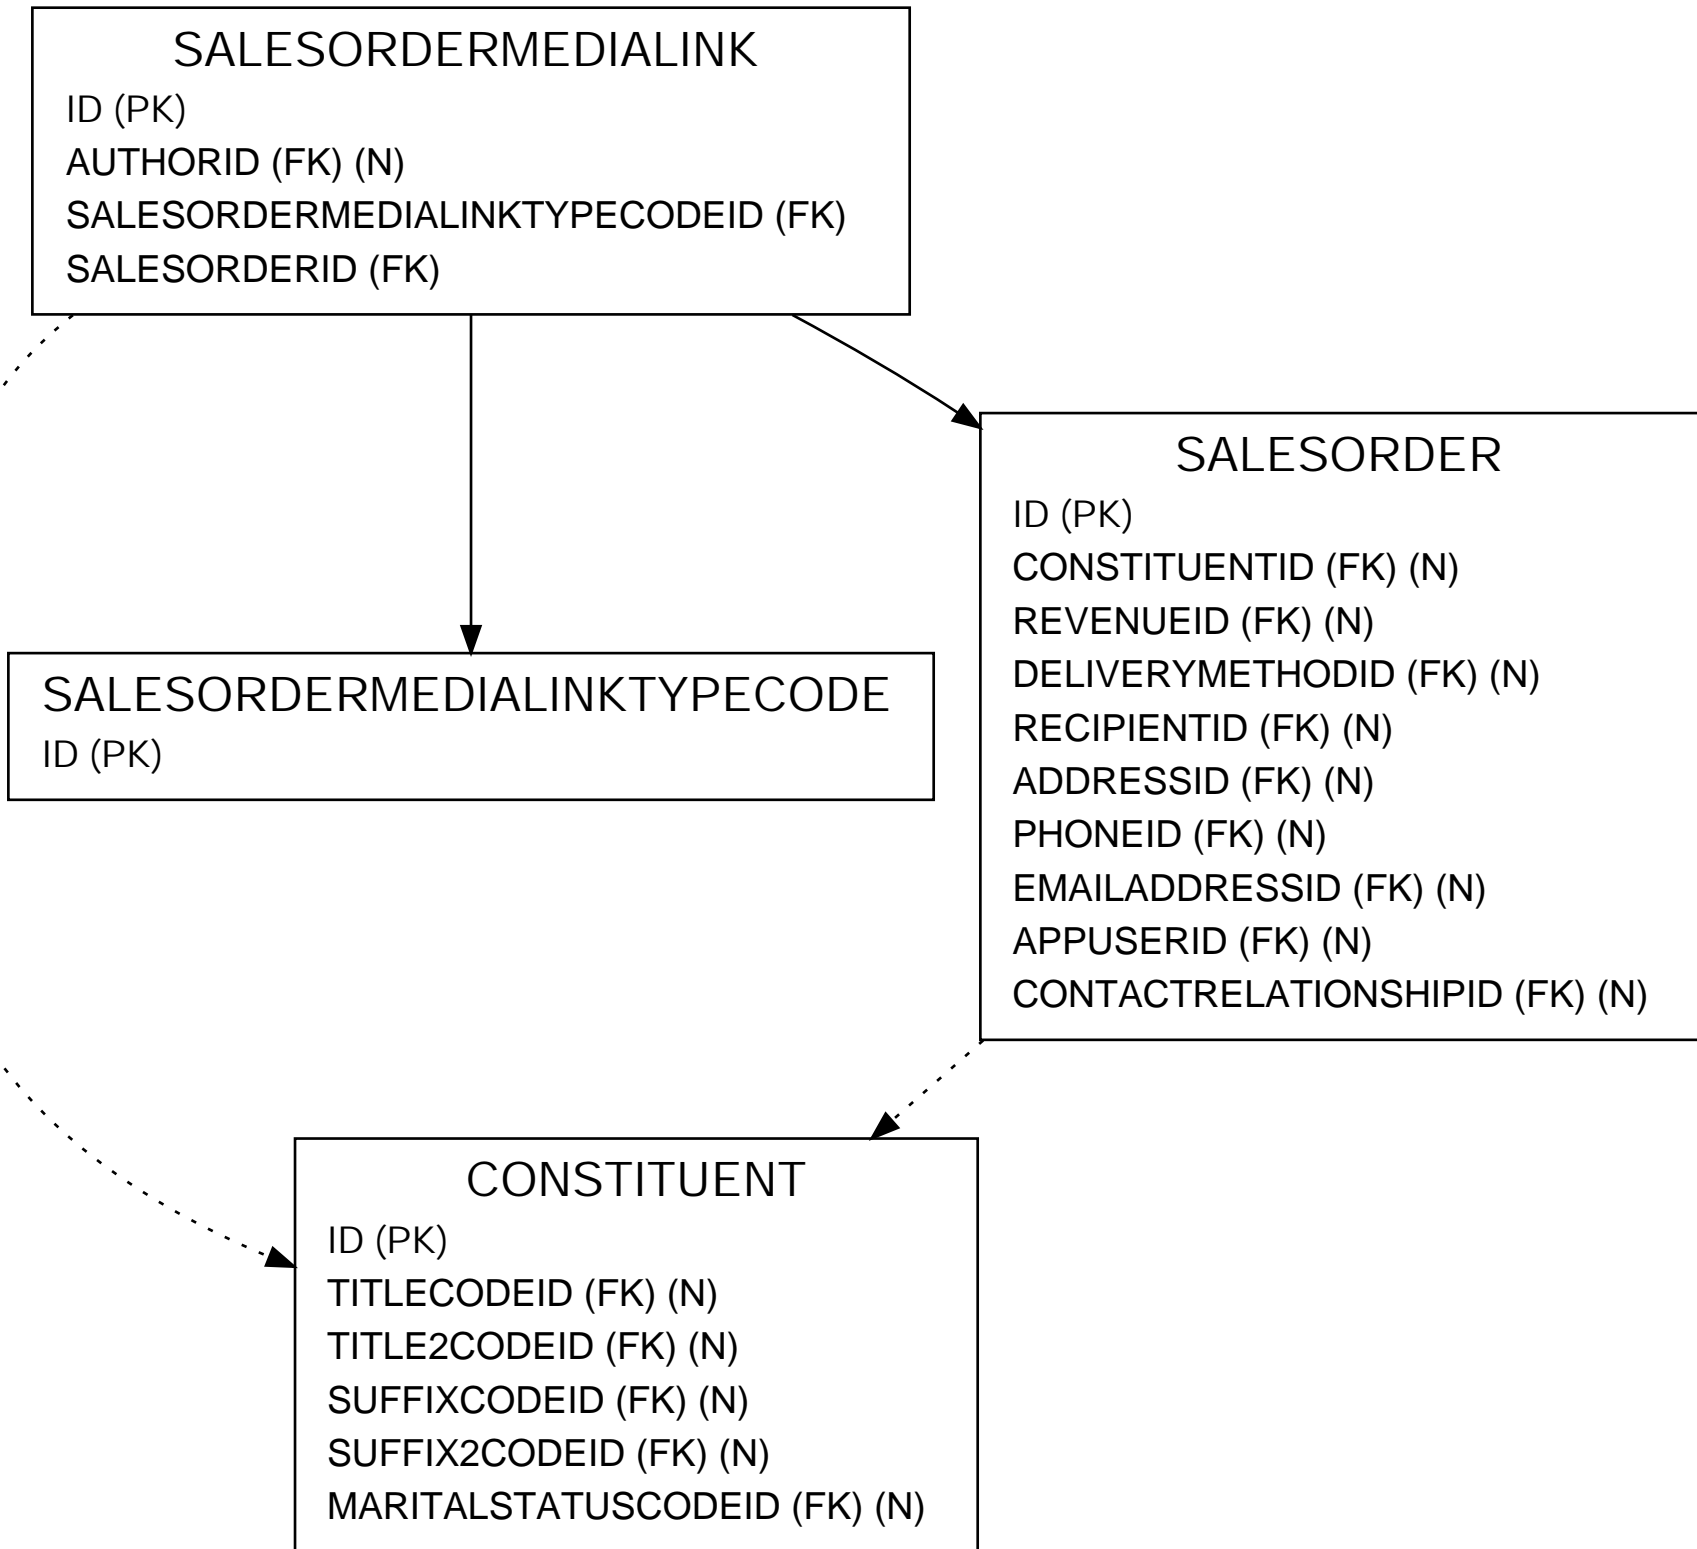

# SALESORDERMEDIALINK

## LEGEND

*Italics*

(FK)

(N)

= Primary Key Field

= Foreign Key Field

= Nullable Field

= One to One

= One to Many

= Optional Data