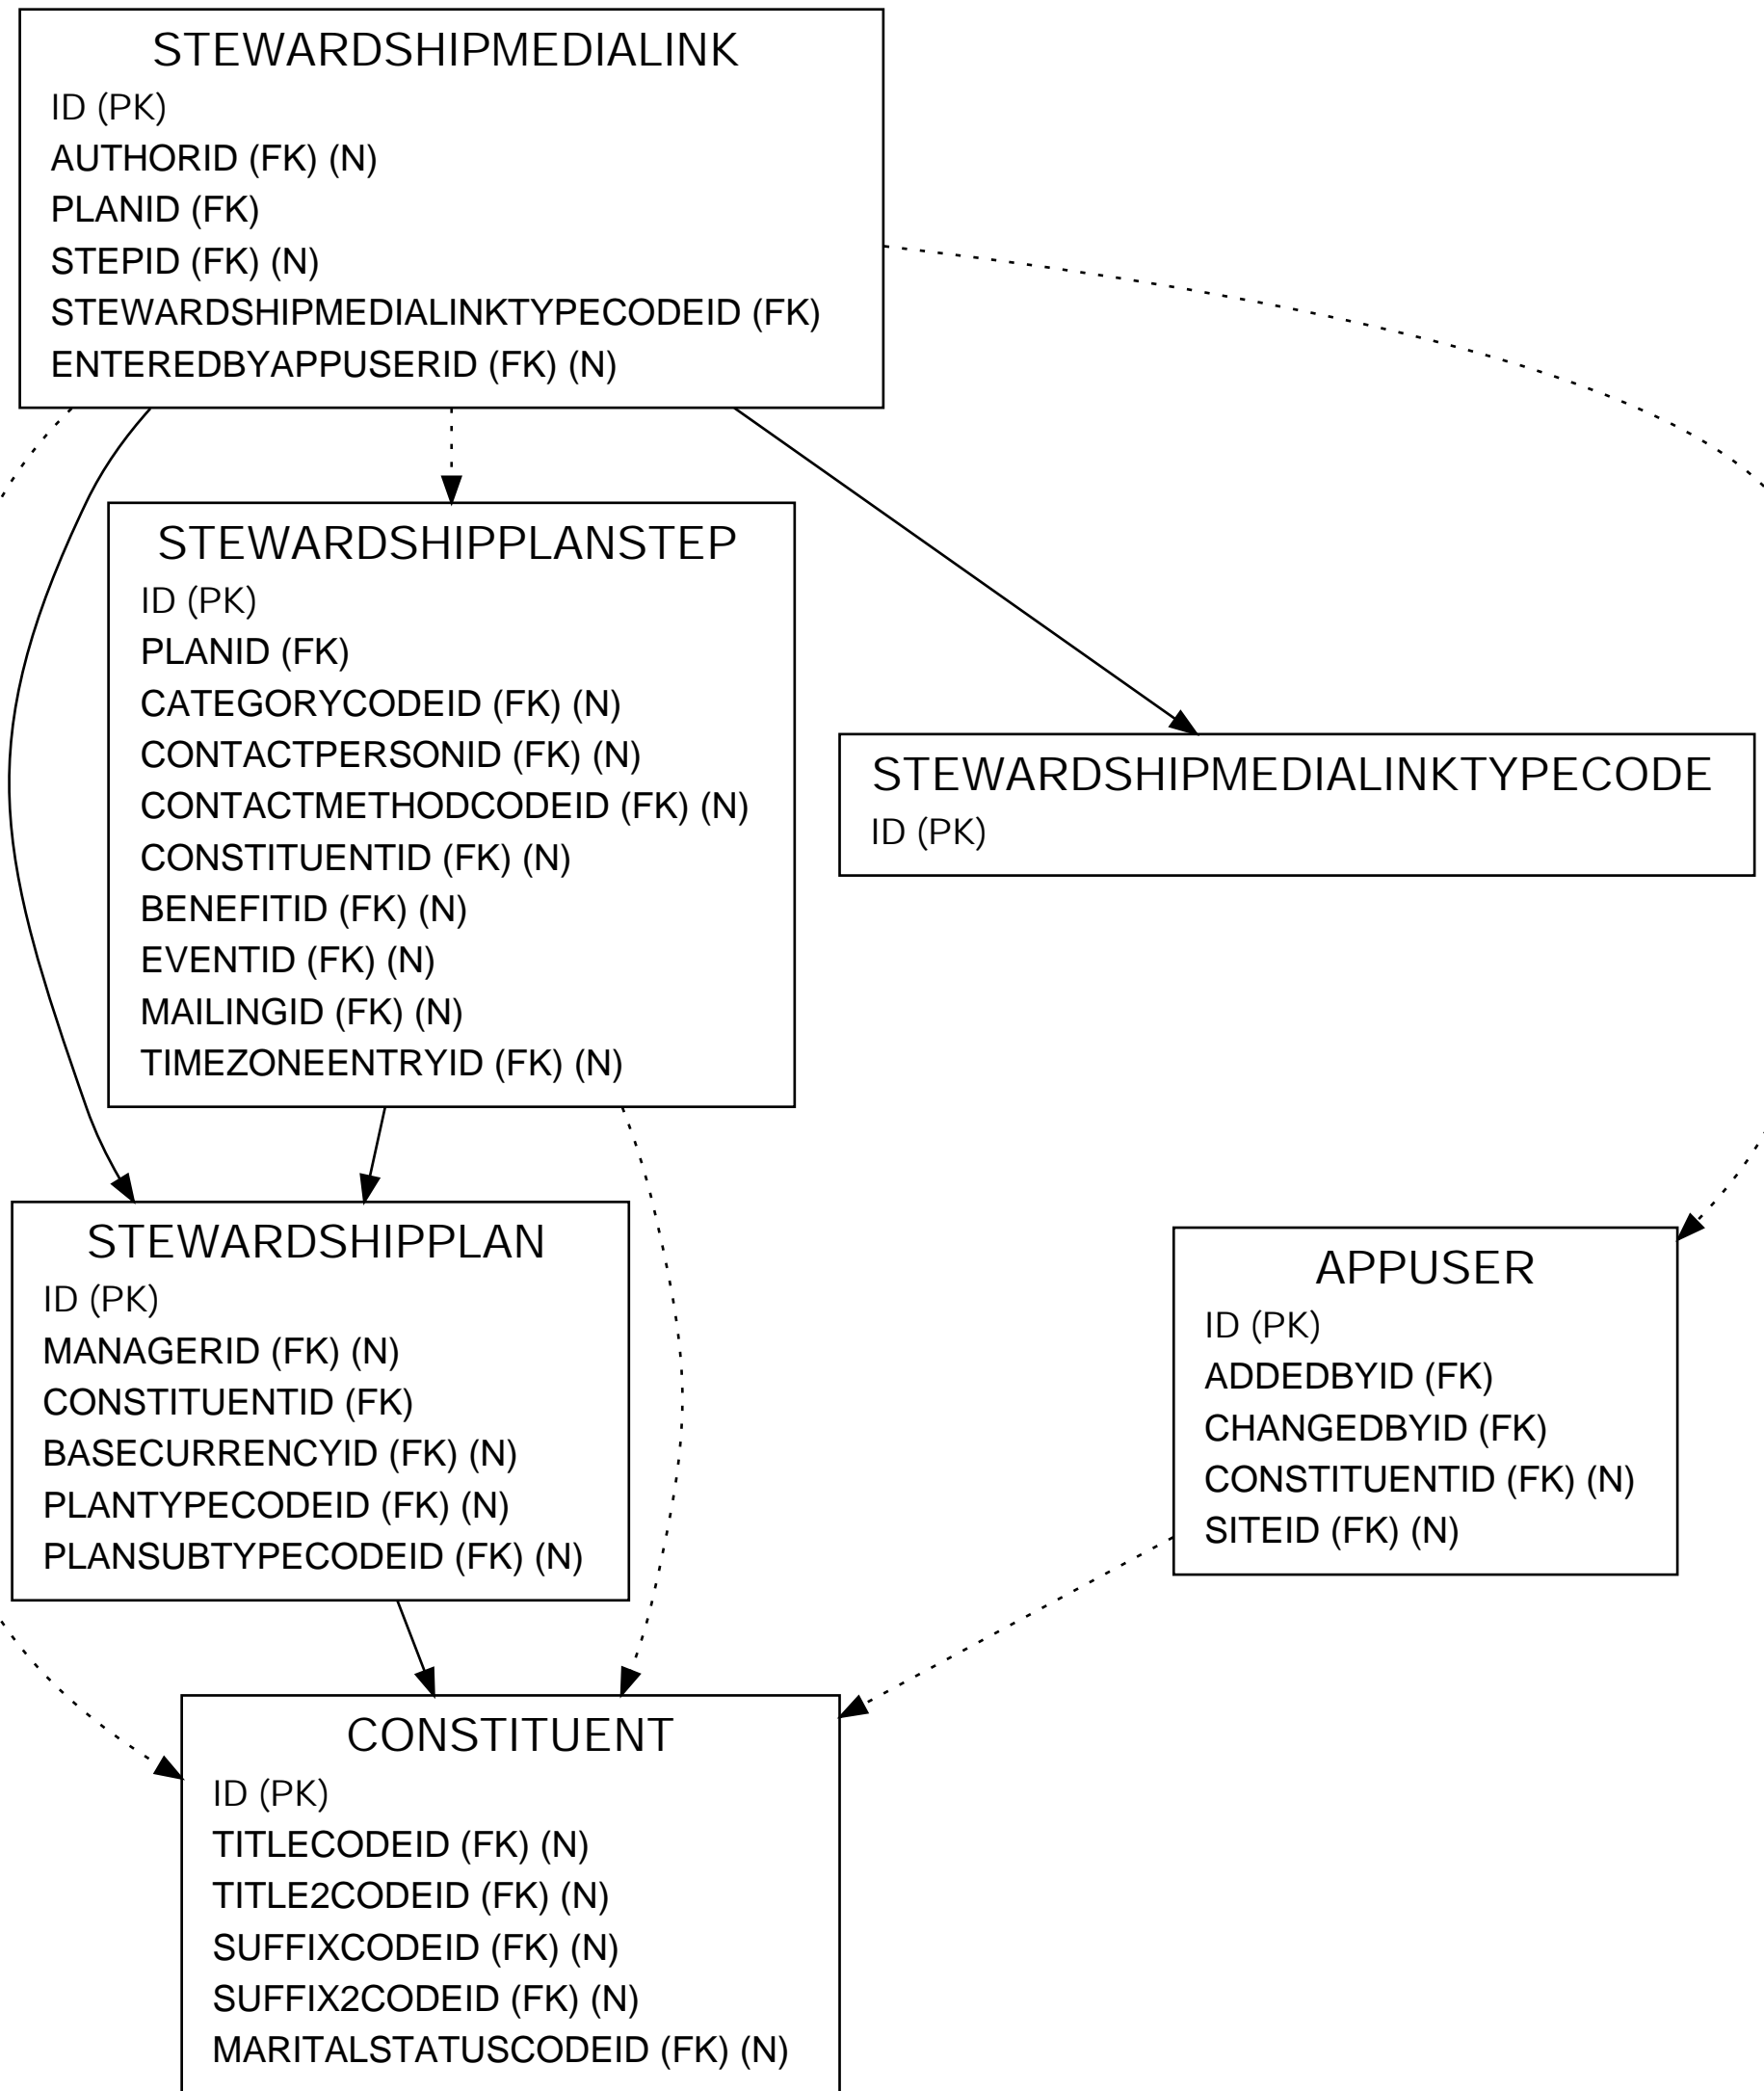

# STEWARDSHIPMEDIALINK

LEGEND	
<i>Italics</i>	= Primary Key Field
(FK)	= Foreign Key Field
(N)	= Nullable Field
—————	= One to One
—————▶	= One to Many
- - - - -	= Optional Data