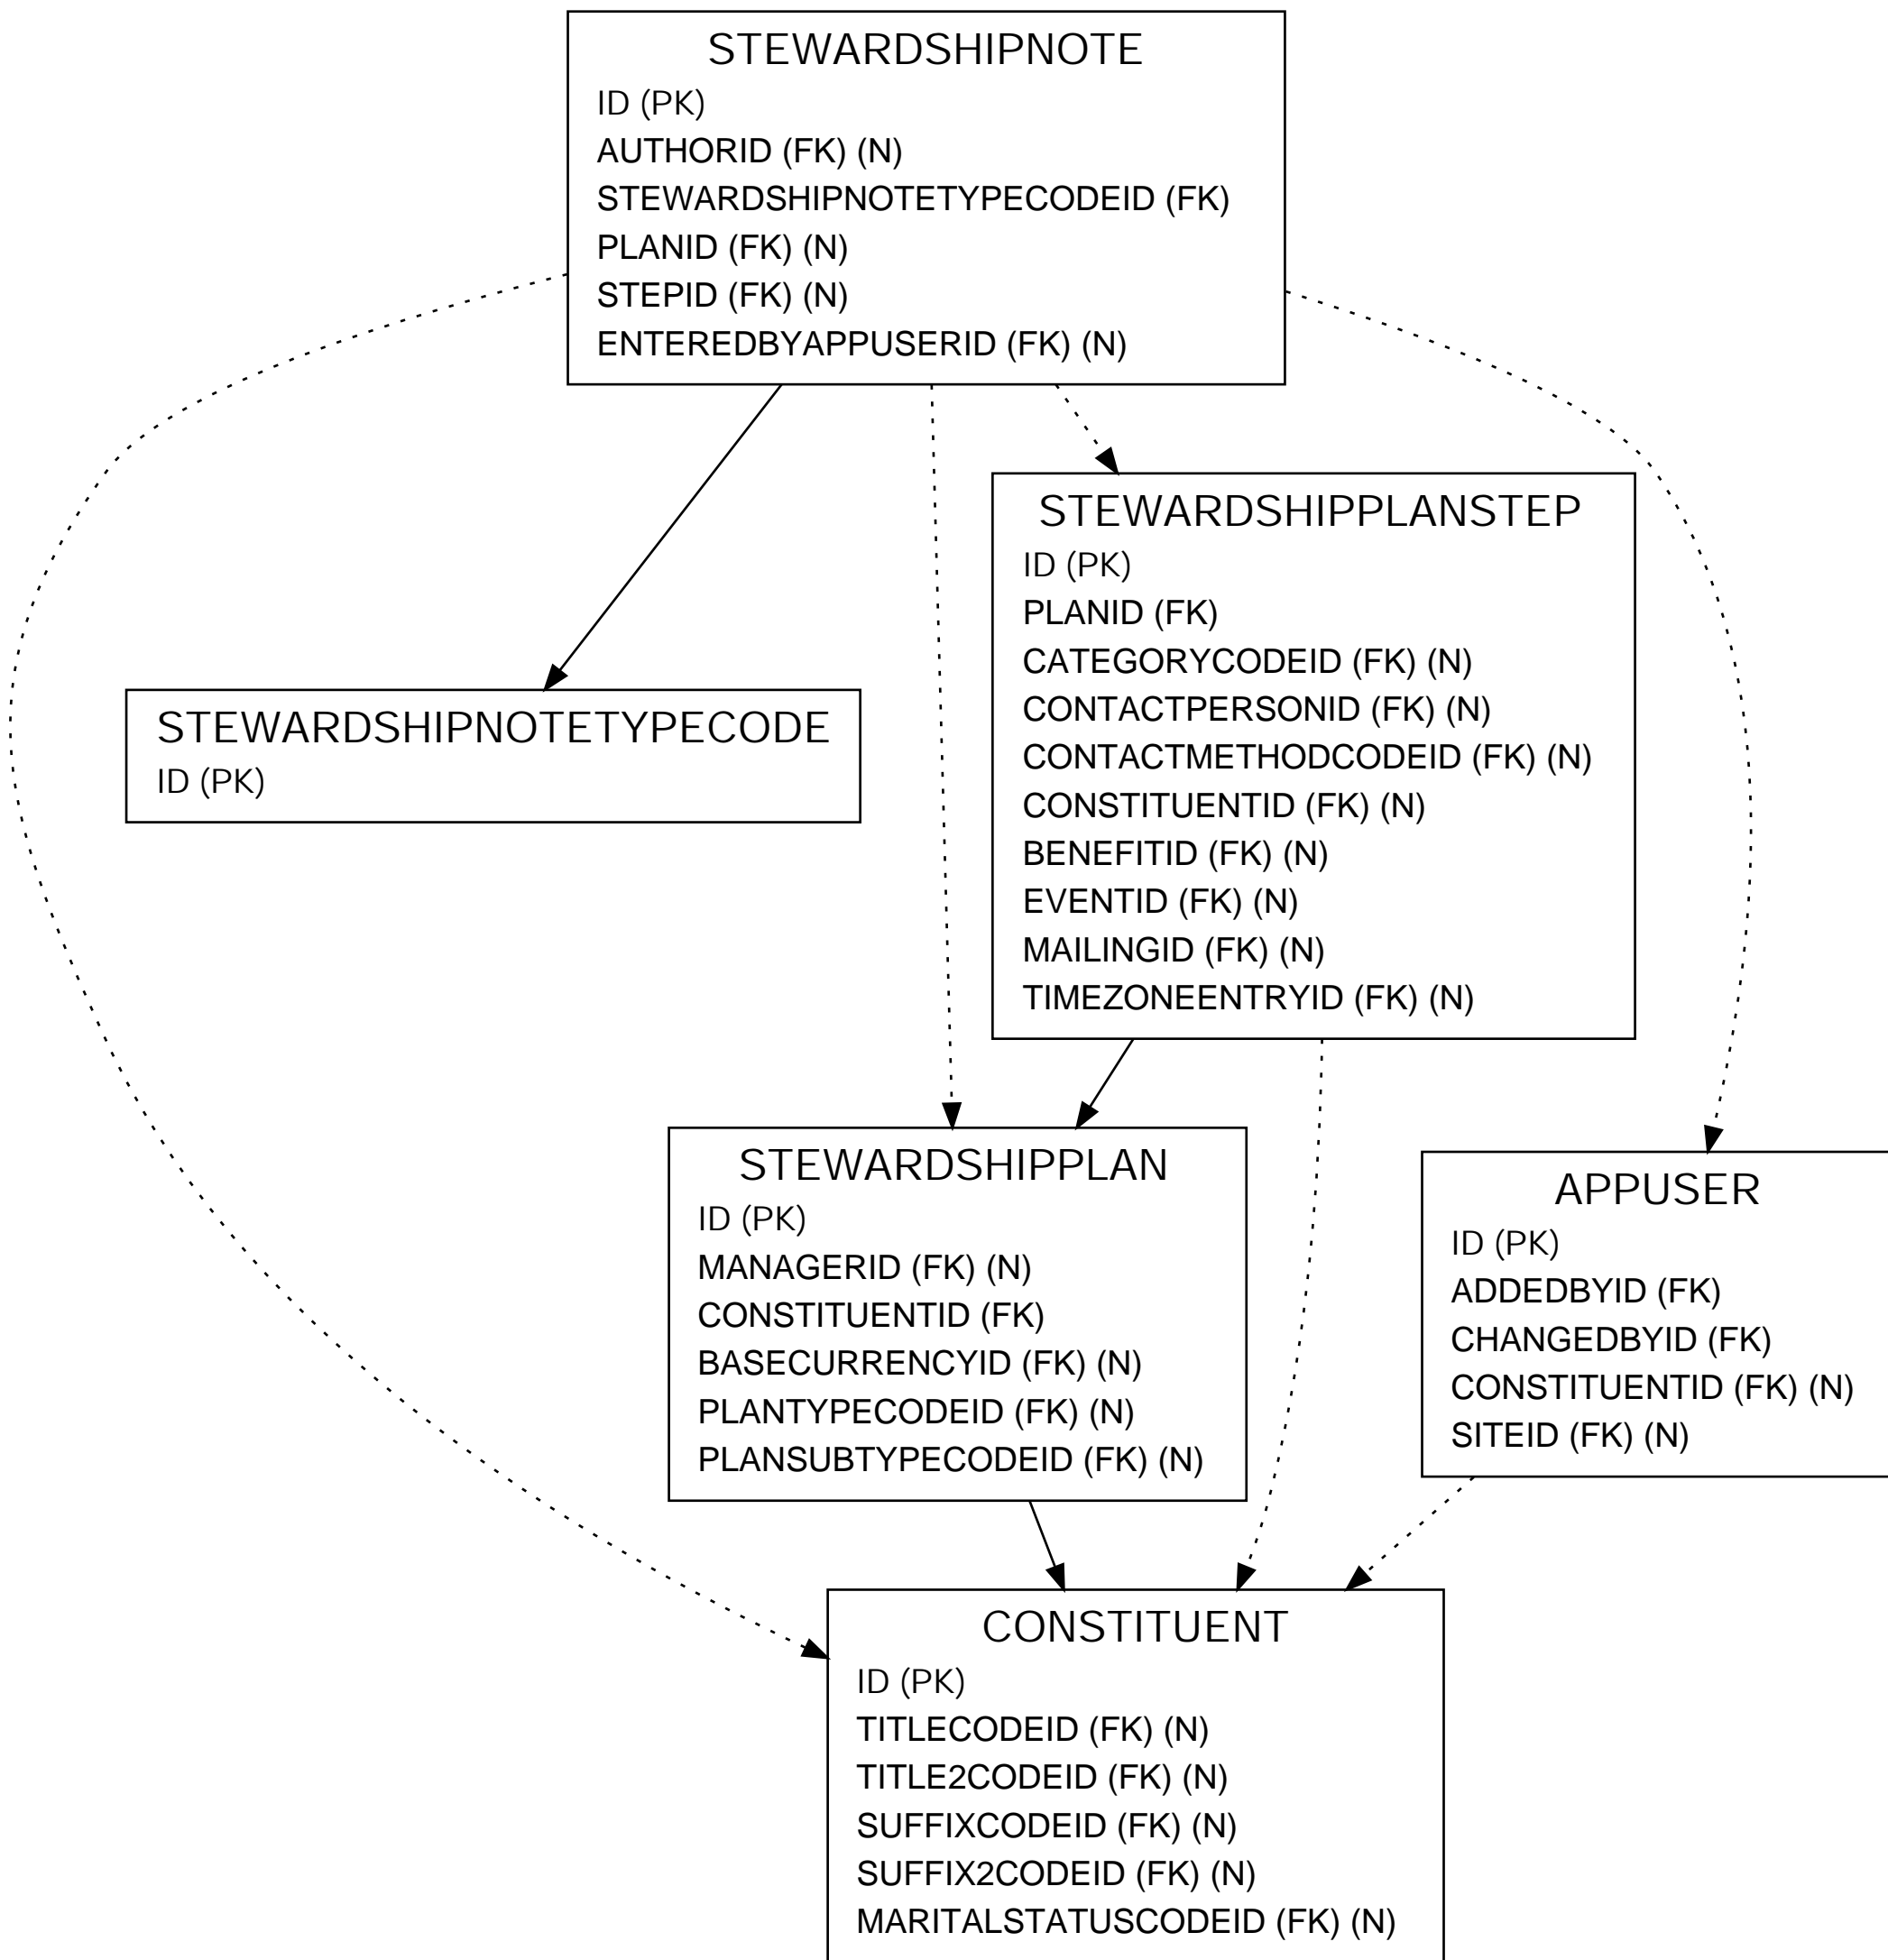

# STEWARDSHIPNOTE

## LEGEND

*Italics*

(FK)

(N)

—————

—————▶

- - - - -

= Primary Key Field

= Foreign Key Field

= Nullable Field

= One to One

= One to Many

= Optional Data