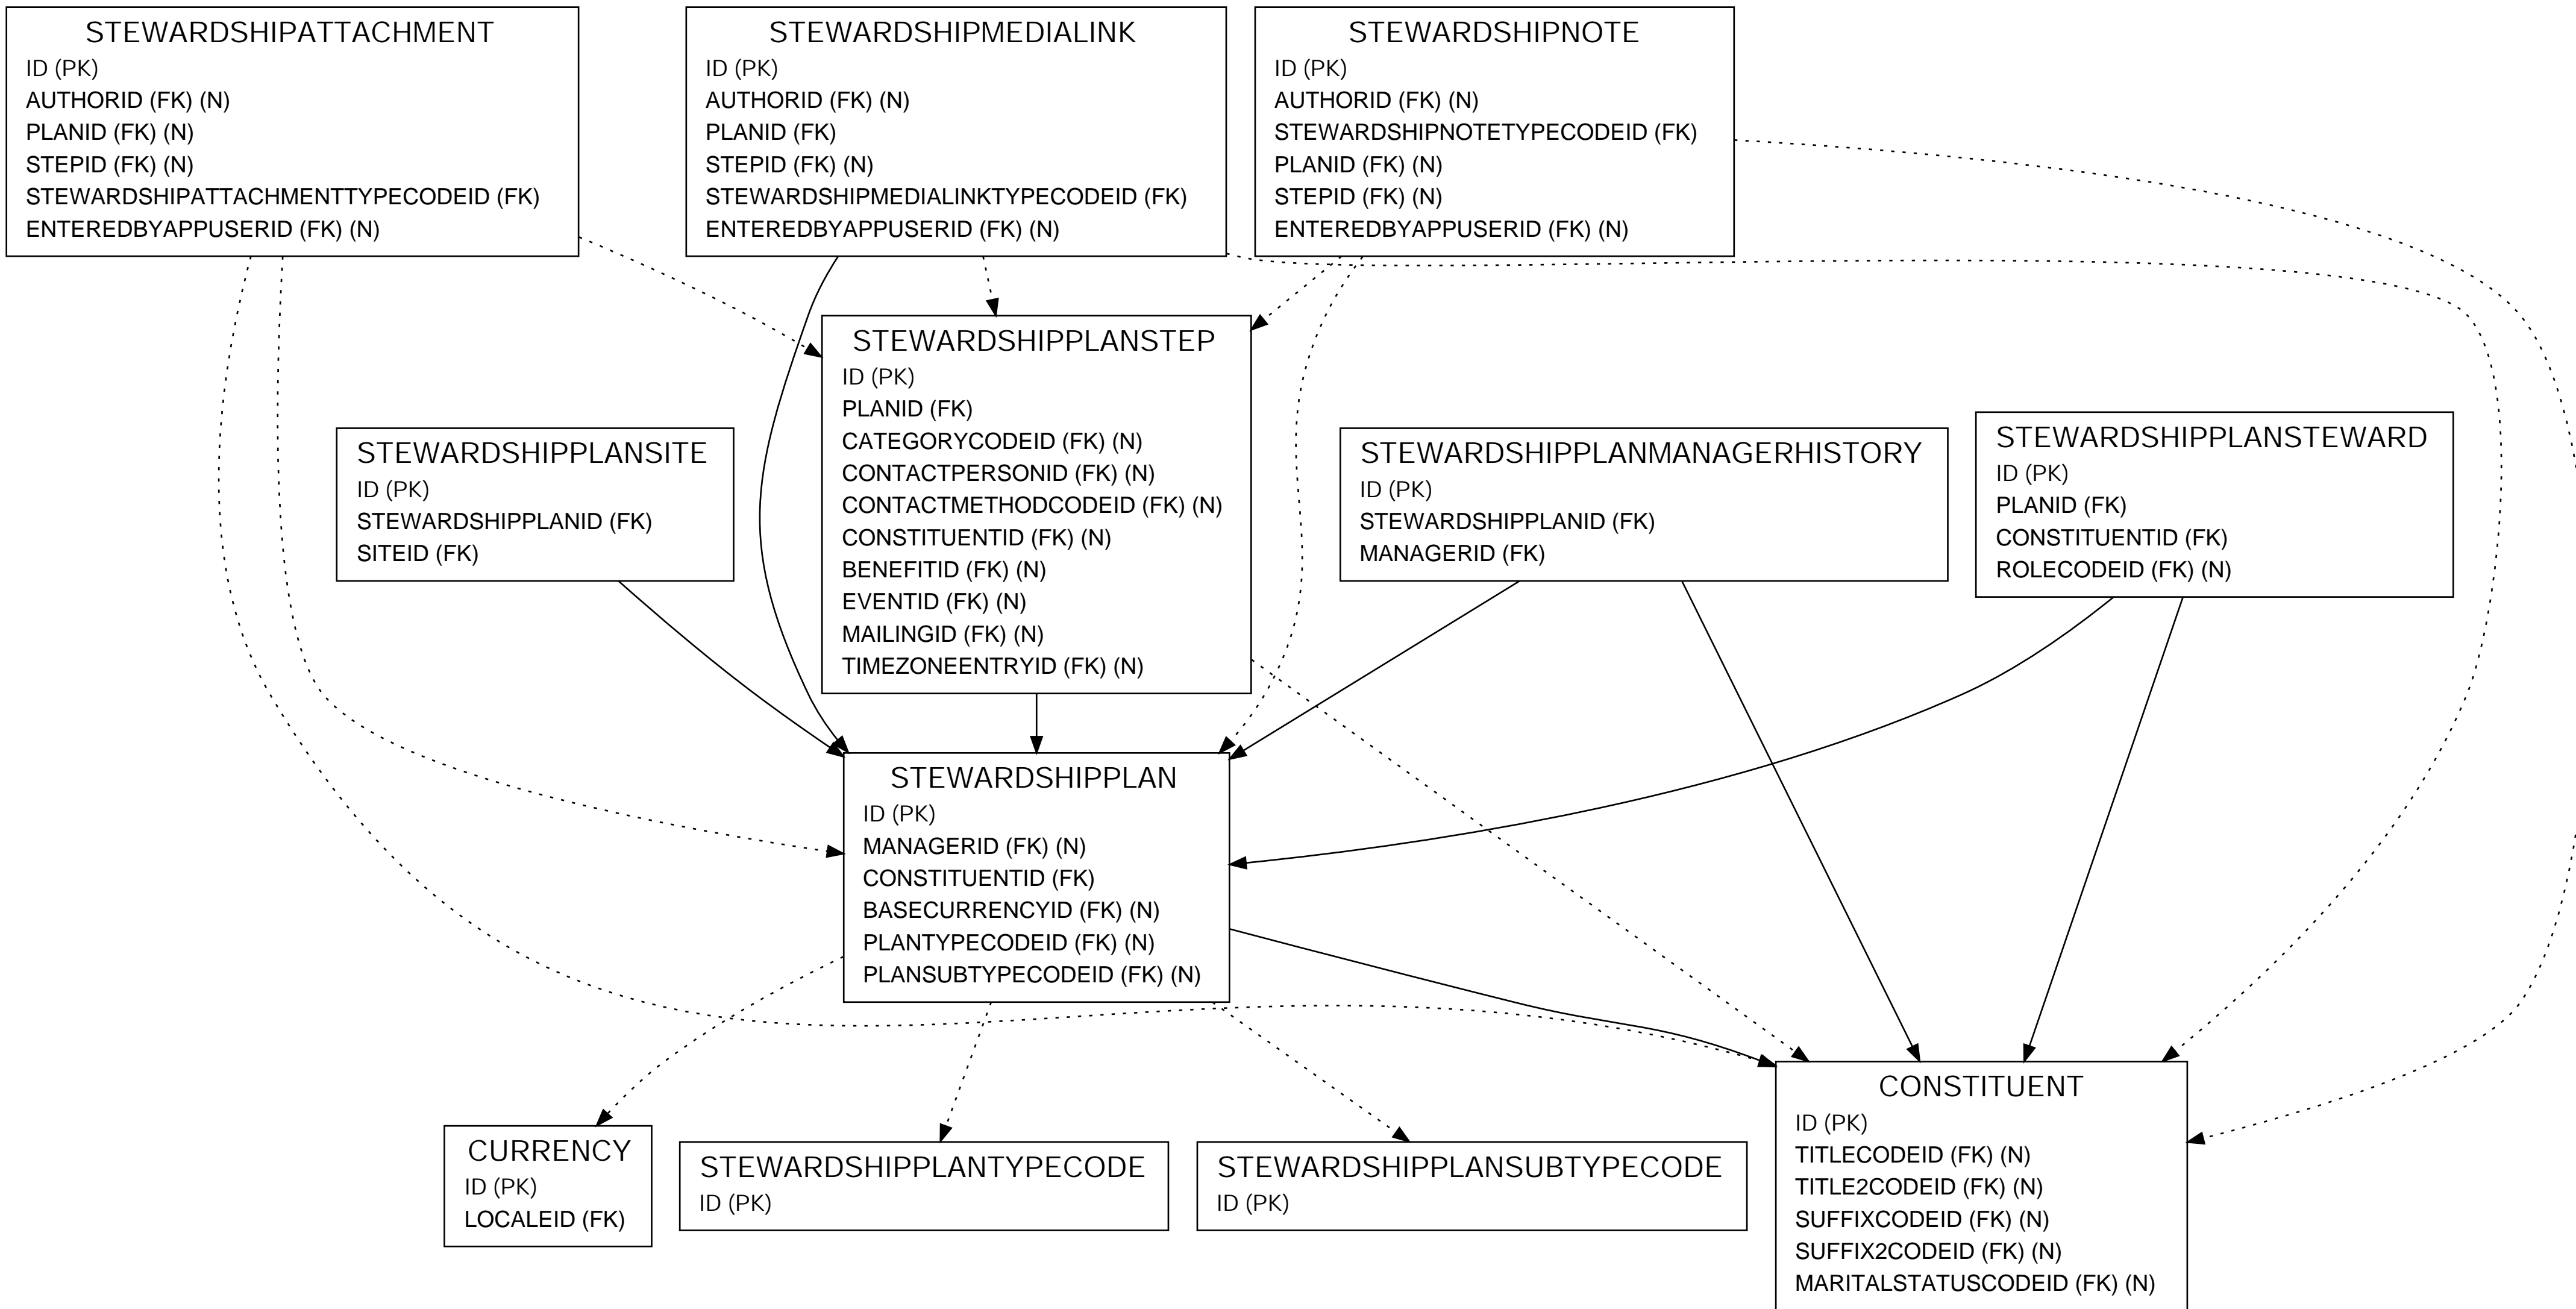

# STEWARDSHIPPLAN

**LEGEND**

- Italics* = Primary Key Field
- (FK) = Foreign Key Field
- (N) = Nullable Field
- ▶ = One to One
- ▶ = One to Many
- - - - - = Optional Data