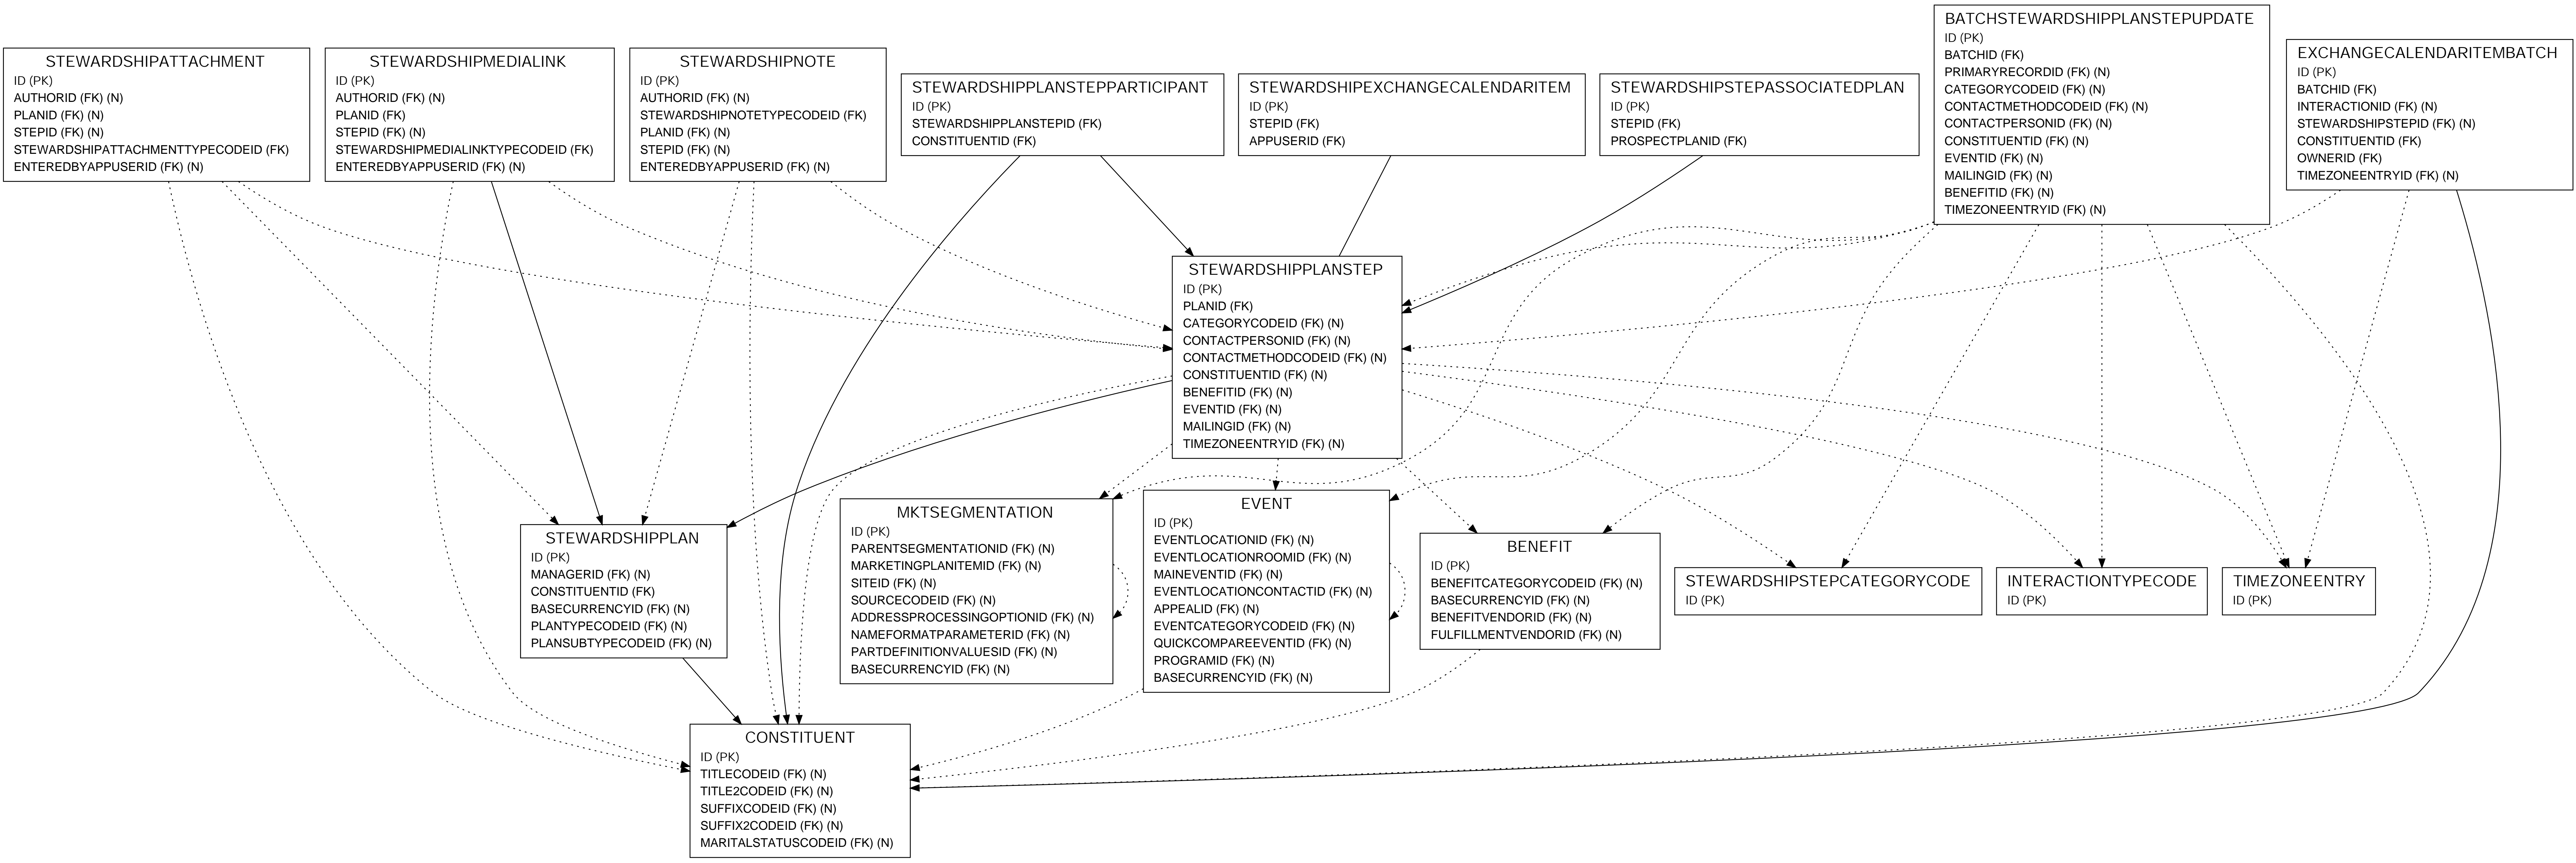

# STEWARDSHIPPLANSTEP

**LEGEND**

- Italics* = Primary Key Field
- (FK) = Foreign Key Field
- (N) = Nullable Field
- > = One to One
- >> = One to Many
- - - - -> = Optional Data