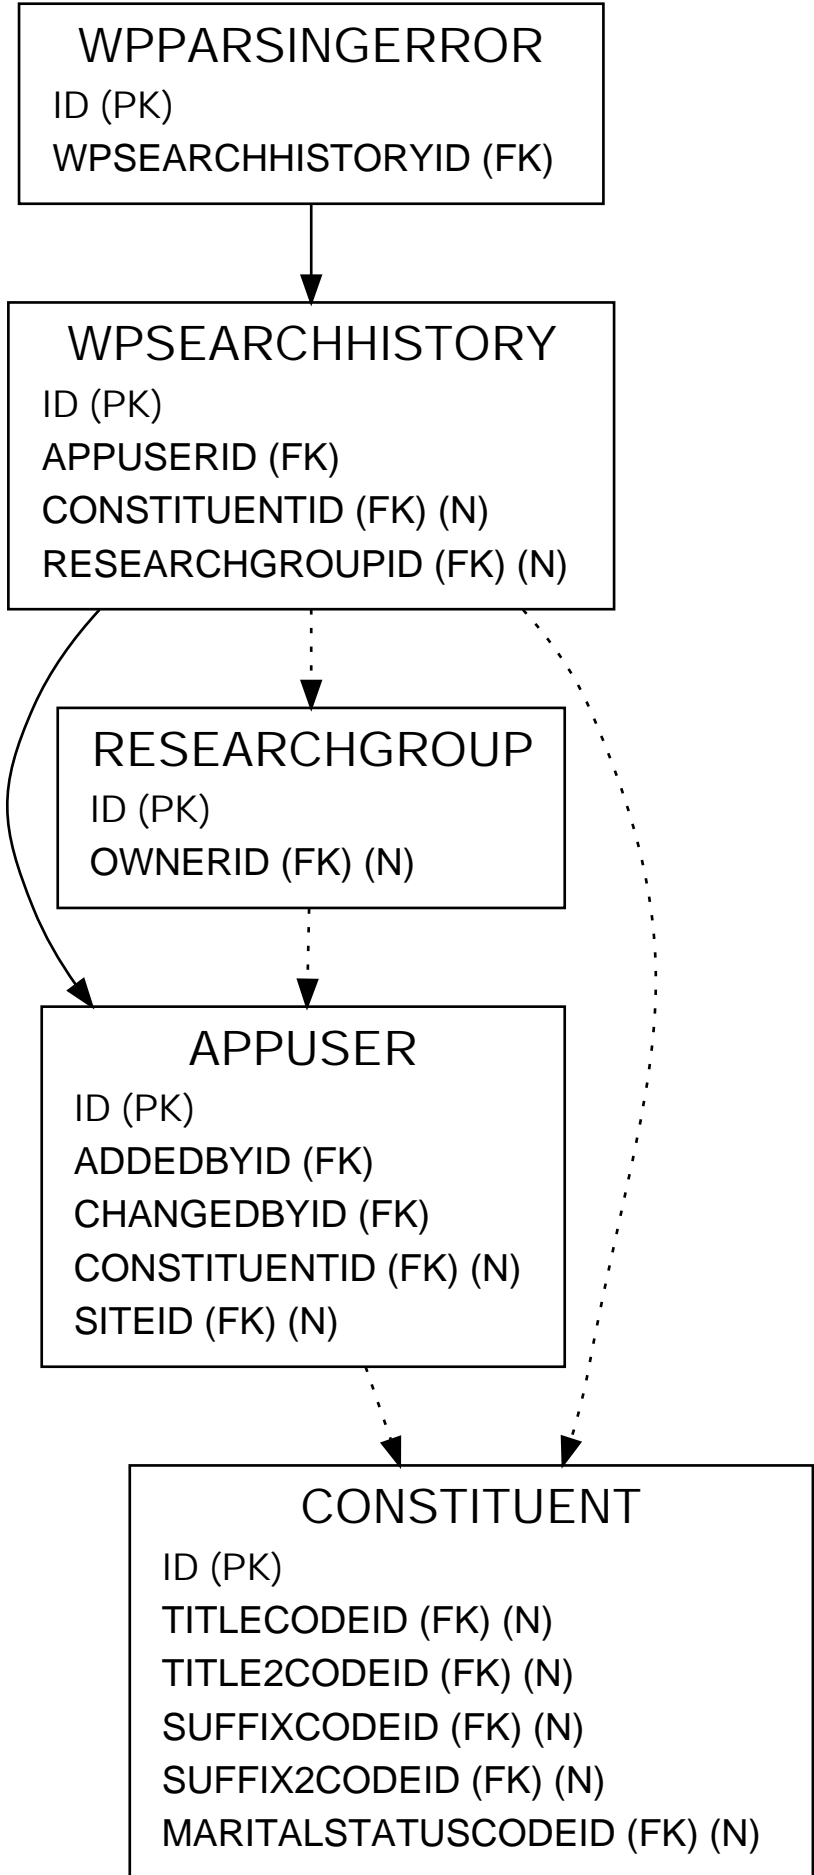

WPSEARCHHISTORY

LEGEND

Italics

(FK)

(N)

—————▶

—————▶

- - - - -▶

= Primary Key Field

= Foreign Key Field

= Nullable Field

= One to One

= One to Many

= Optional Data